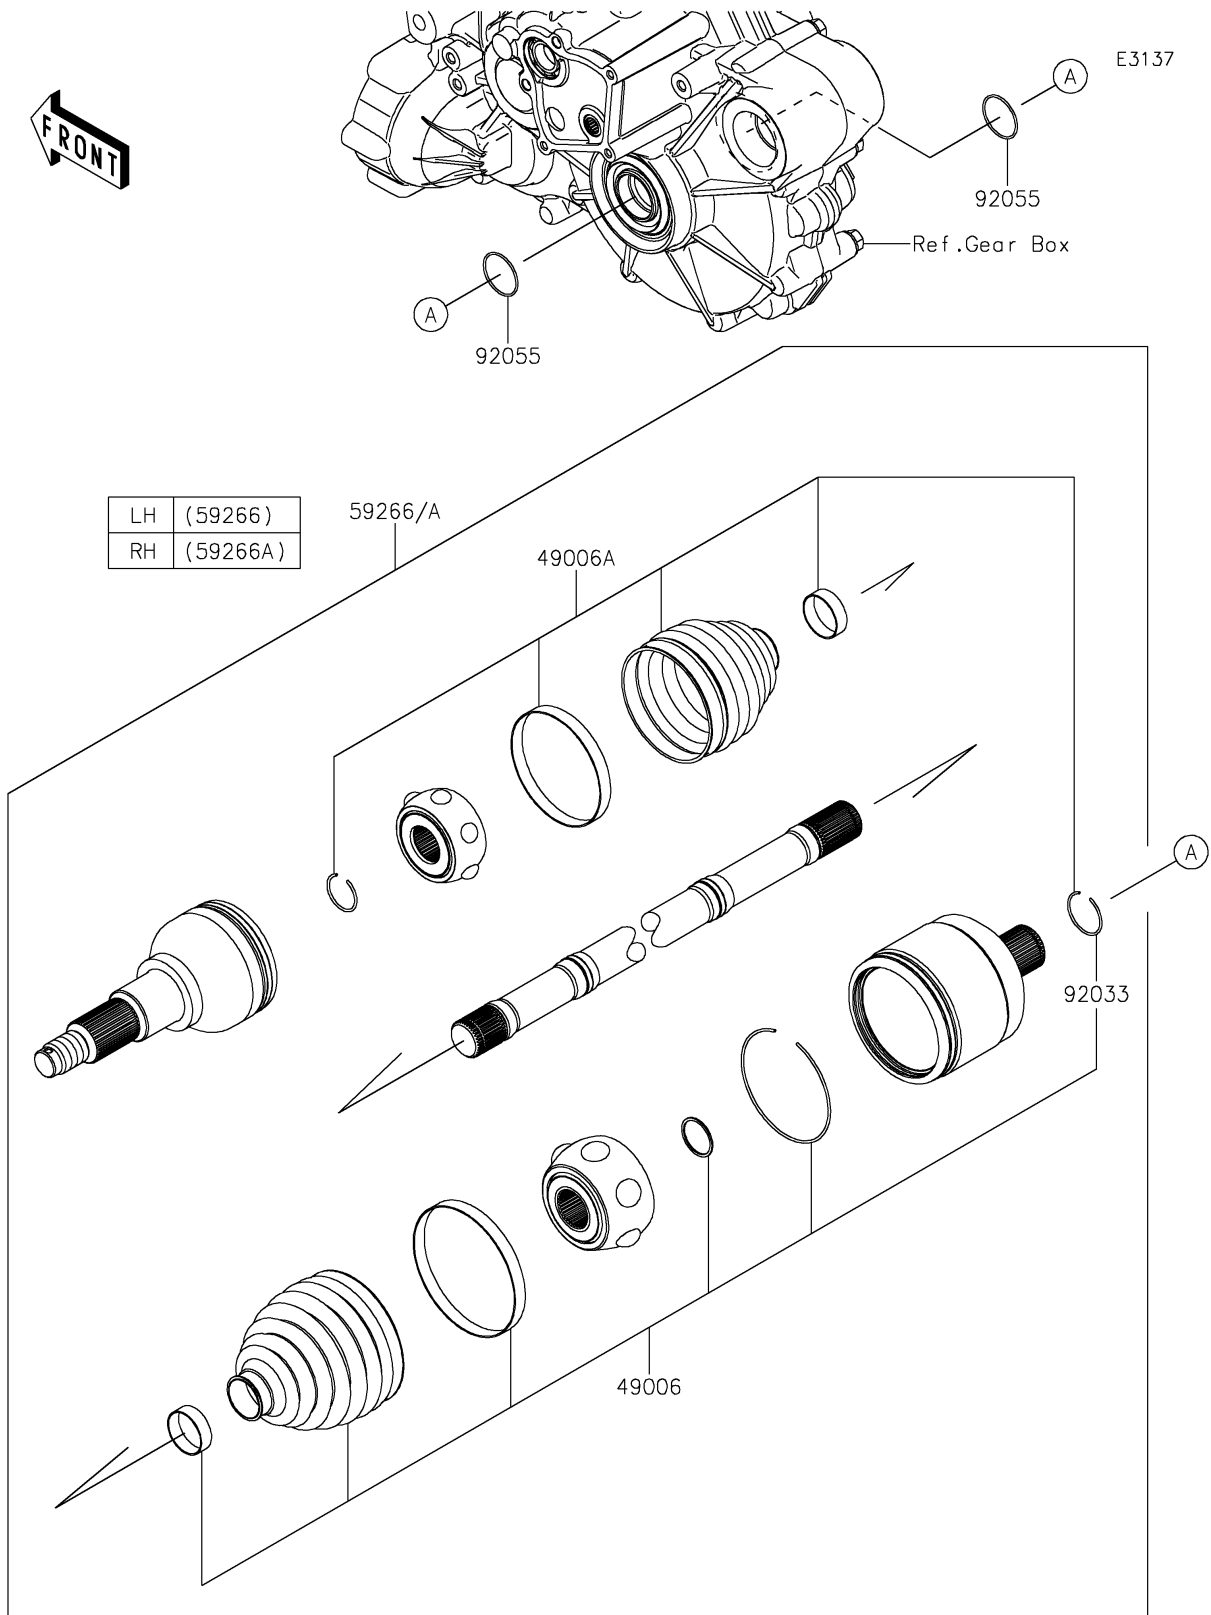

2025 Teryx KRX 1000 Blackout Edition

PARTS DIAGRAM

Drive Shaft-Rear

2025 Teryx KRX 1000 Blackout Edition

PARTS LIST

Drive Shaft-Rear

ITEM NAME	PART NUMBER	QUANTITY
-----------	-------------	----------
