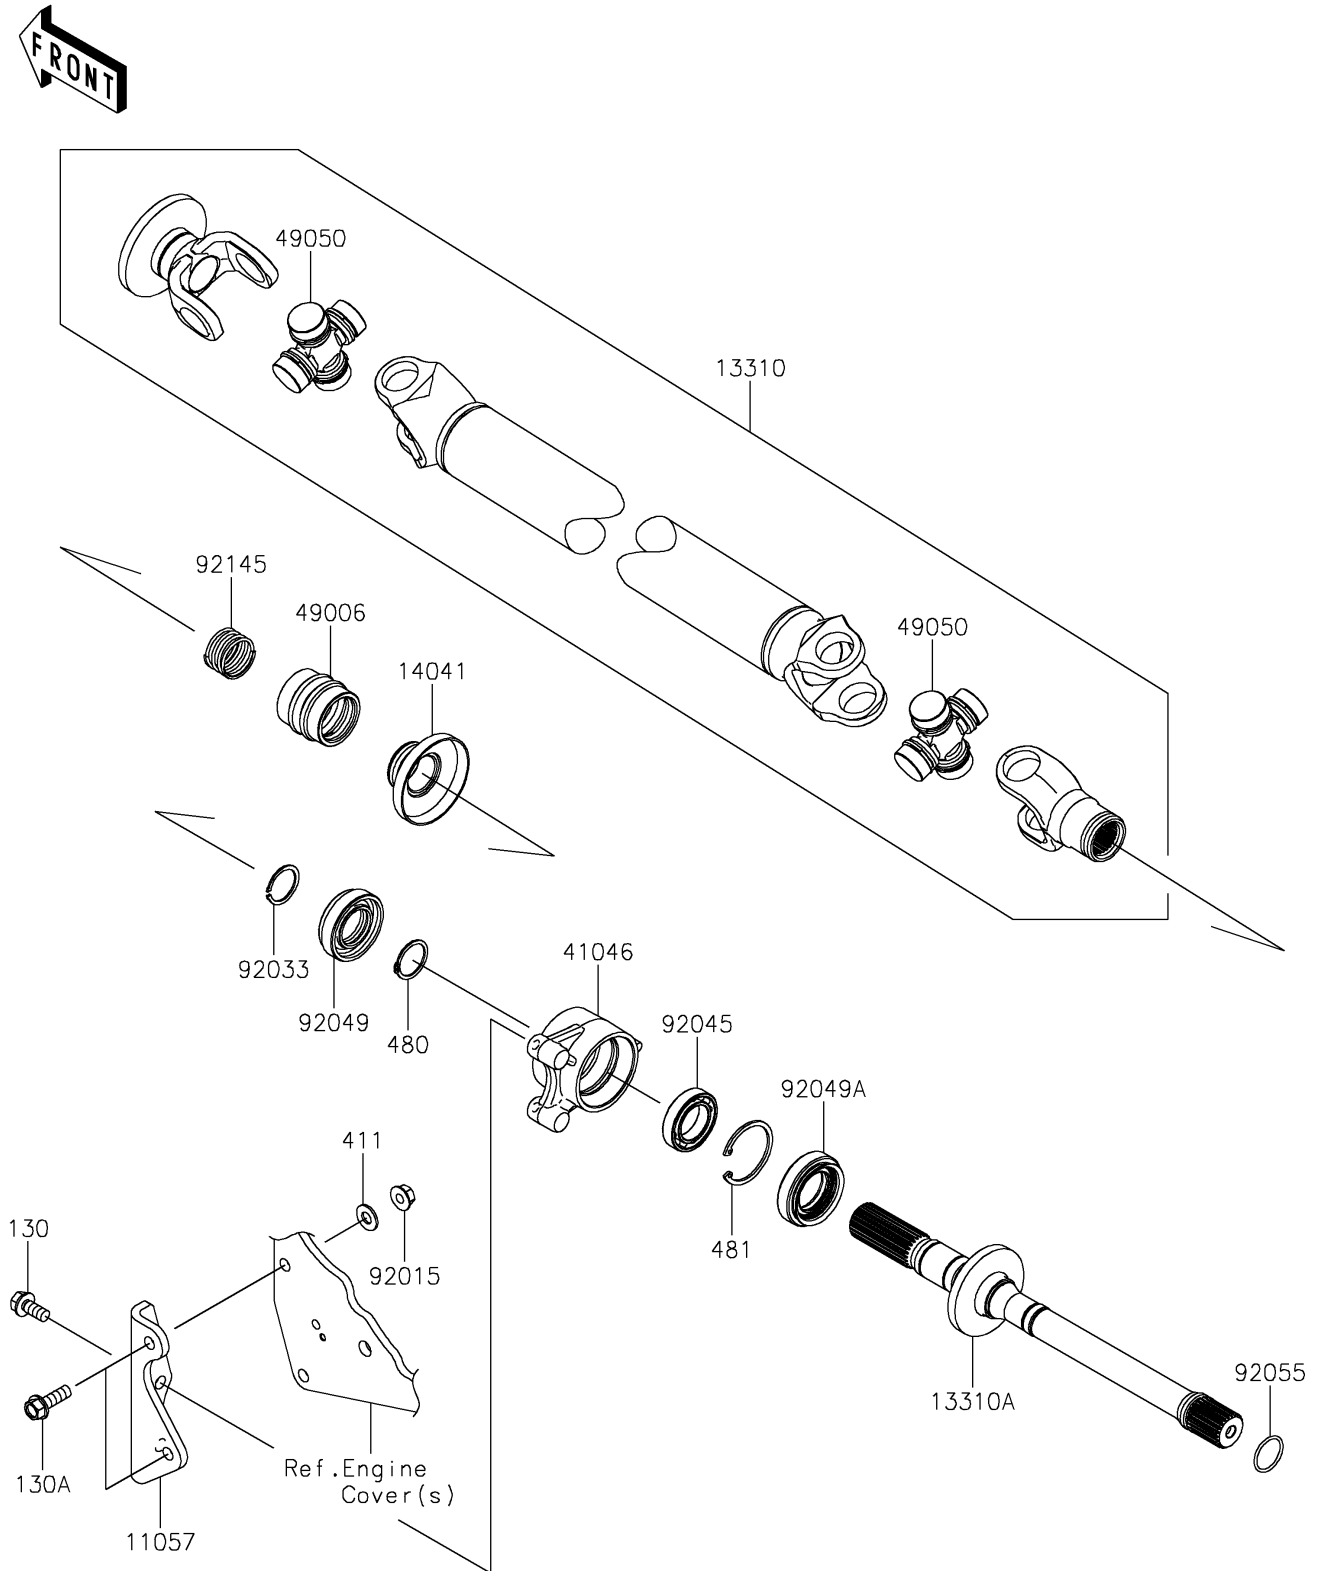

2026 TERYX KRX® 1000 BLACKOUT EDITION

PARTS DIAGRAM Drive Shaft-Propeller

E3135

2026 TERYX KRX[®] 1000 BLACKOUT EDITION

PARTS LIST

Drive Shaft-Propeller

ITEM NAME	PART NUMBER	QUANTITY
-----------	-------------	----------
