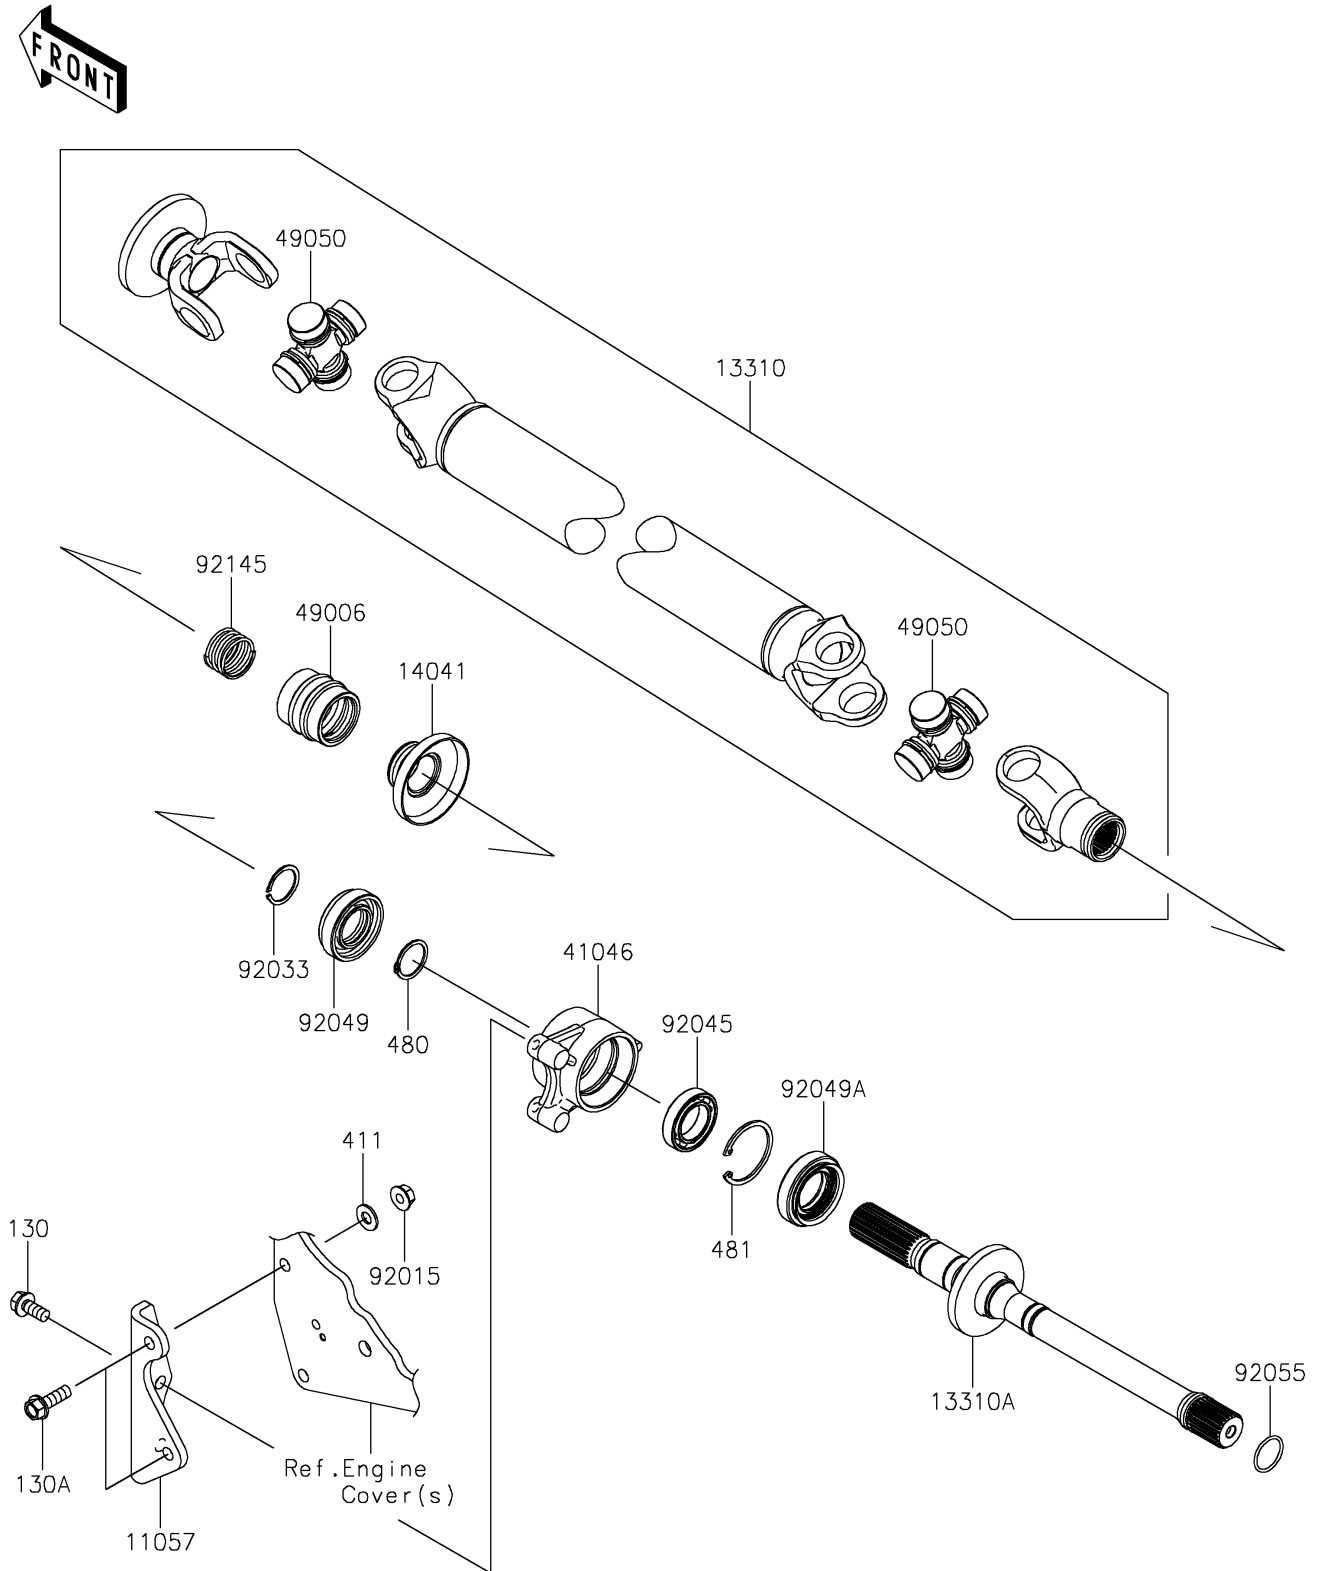

2025 Teryx KRX 1000 Blackout Edition

PARTS DIAGRAM

Drive Shaft-Propeller

E3135

2025 Teryx KRX 1000 Blackout Edition

PARTS LIST

Drive Shaft-Propeller

ITEM NAME	PART NUMBER	QUANTITY
-----------	-------------	----------
