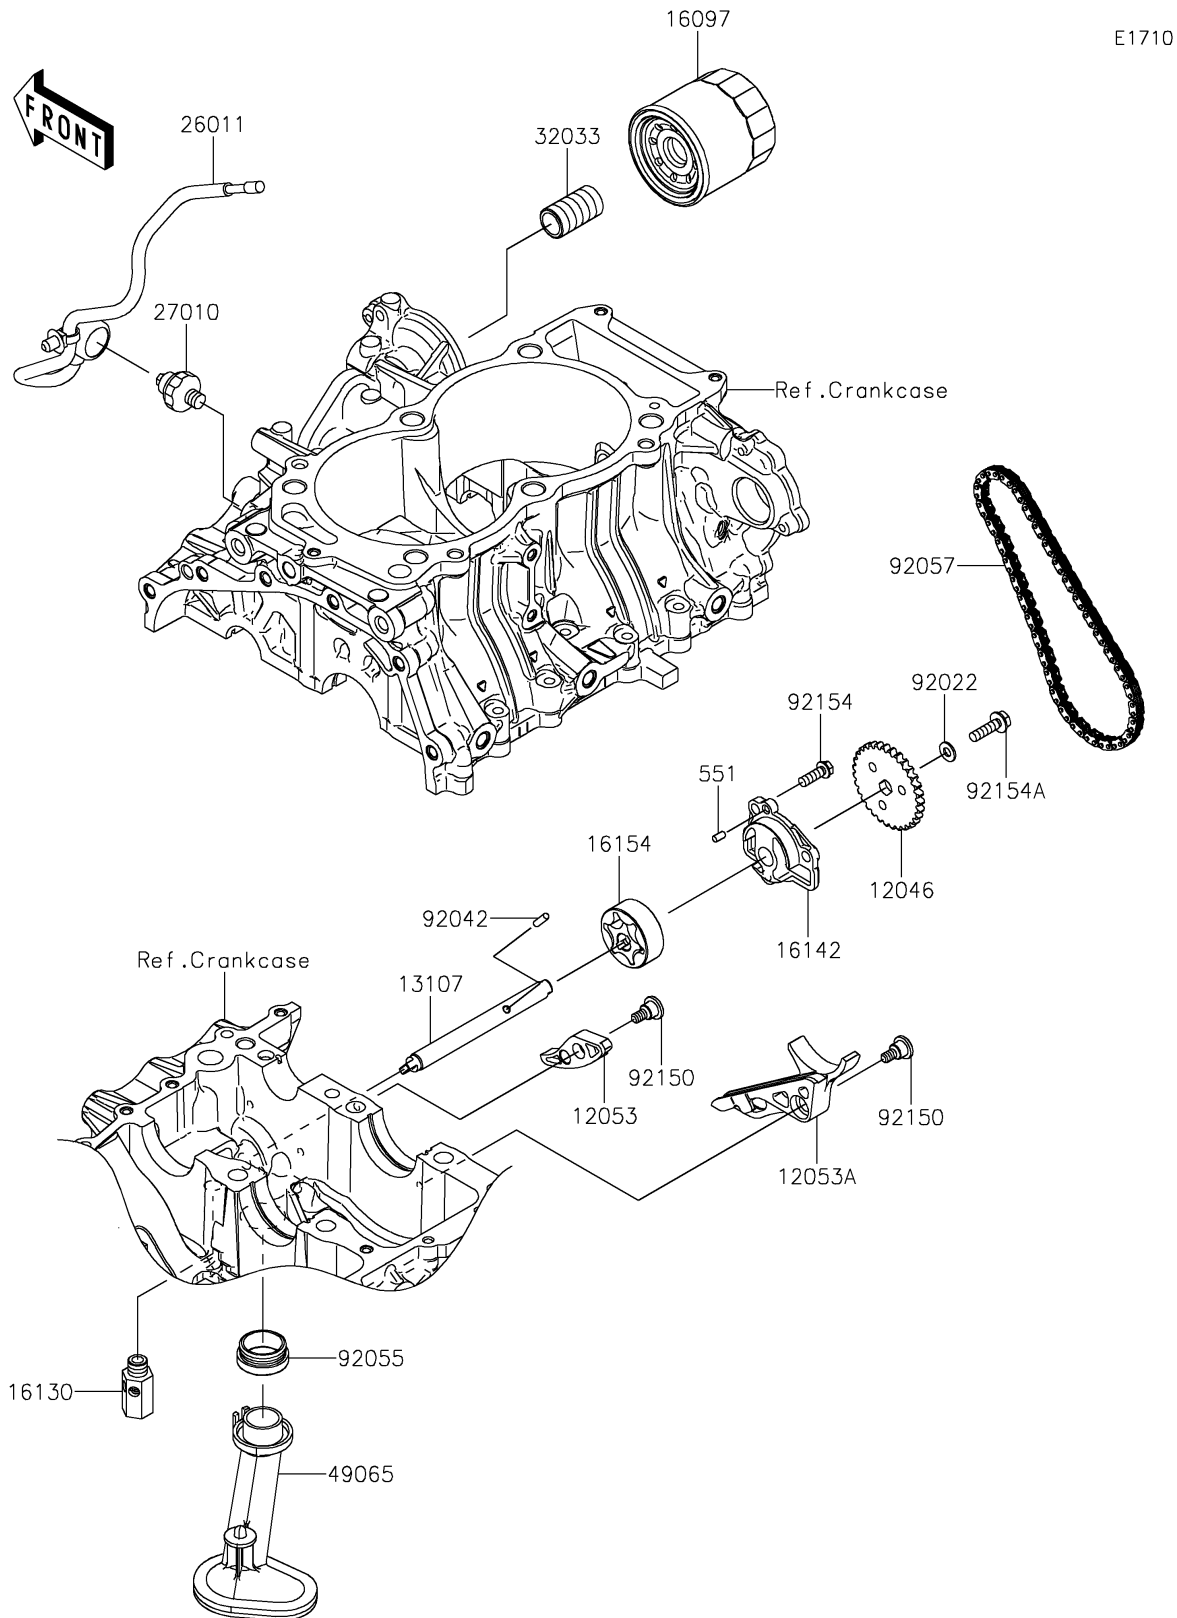

2025 Teryx KRX 1000 Blackout Edition

PARTS DIAGRAM

Oil Pump/Oil Filter

E1710

2025 Teryx KRX 1000 Blackout Edition

PARTS LIST

Oil Pump/Oil Filter

ITEM NAME	PART NUMBER	QUANTITY
-----------	-------------	----------
