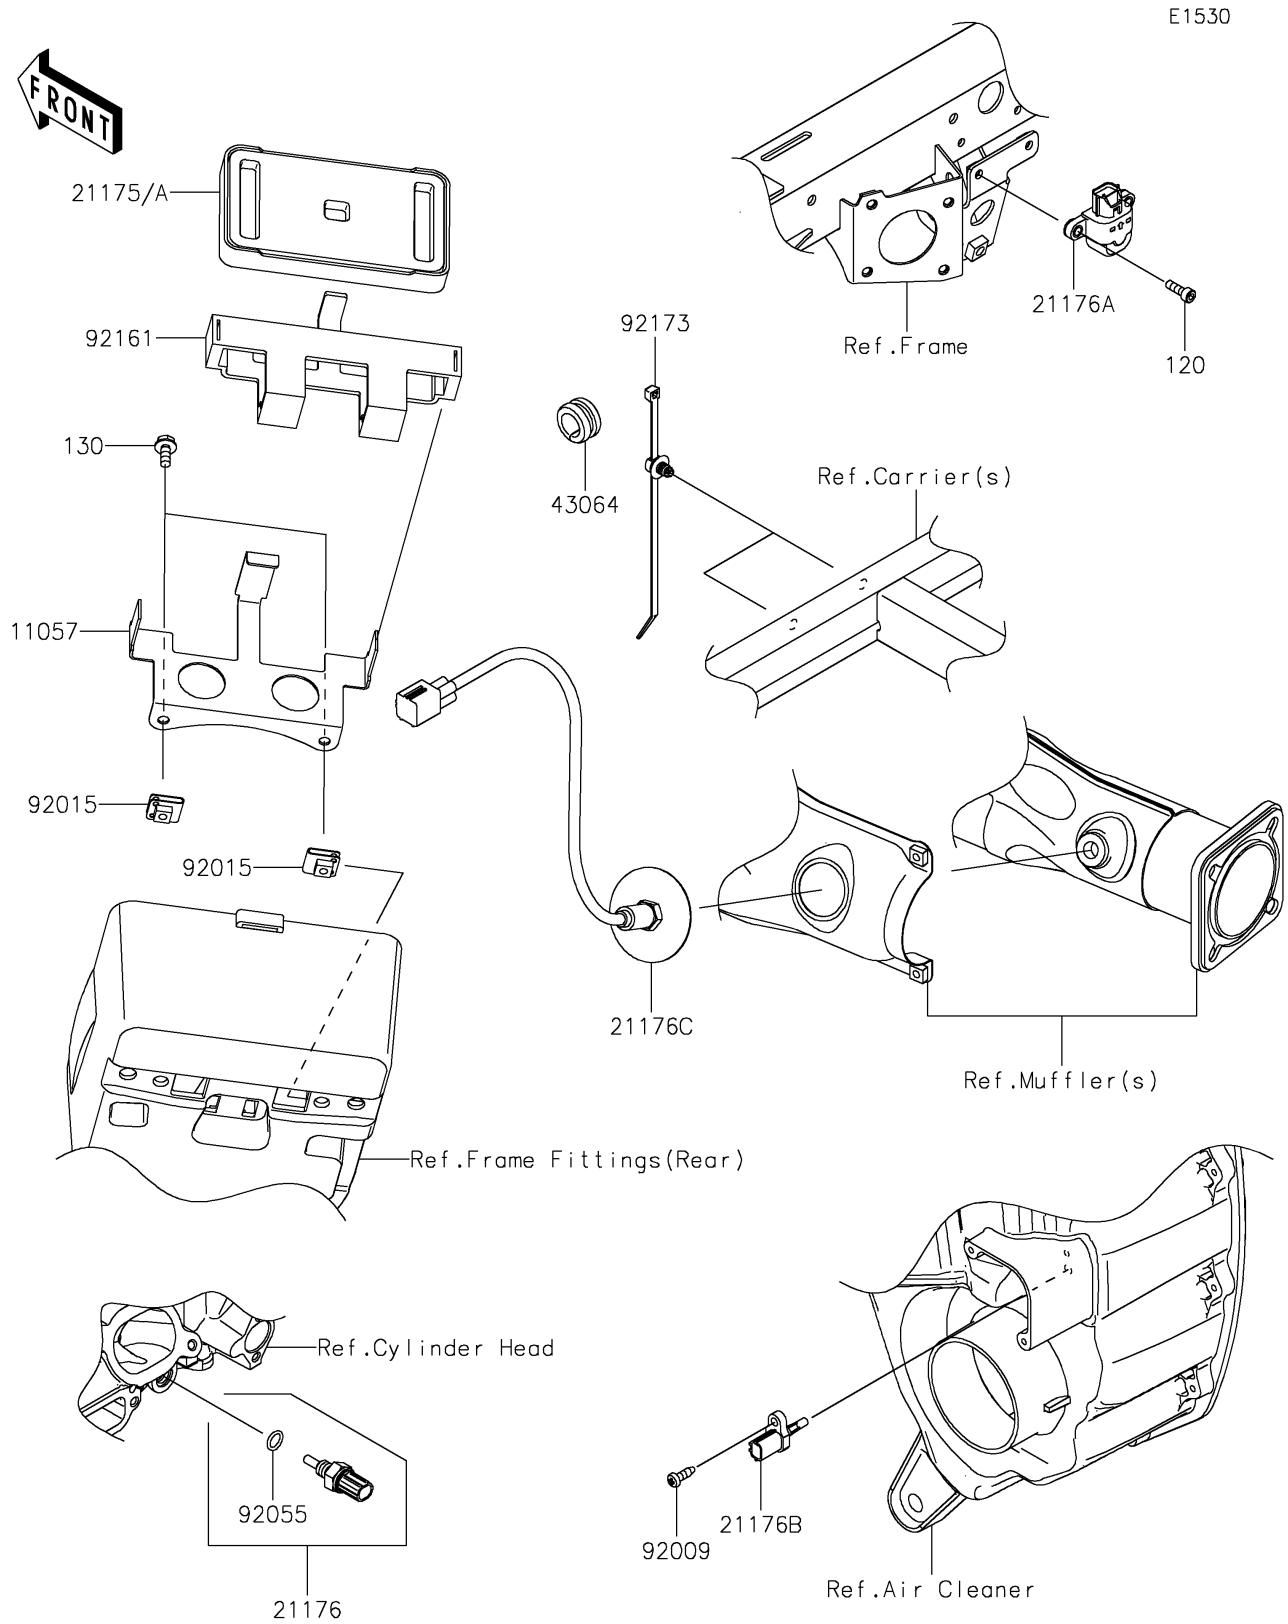

2025 TERYX KRX® 1000 BLACKOUT EDITION

PARTS DIAGRAM

Fuel Injection

2025 TERYX KRX[®] 1000 BLACKOUT EDITION

PARTS LIST

Fuel Injection

ITEM NAME	PART NUMBER	QUANTITY
-----------	-------------	----------
