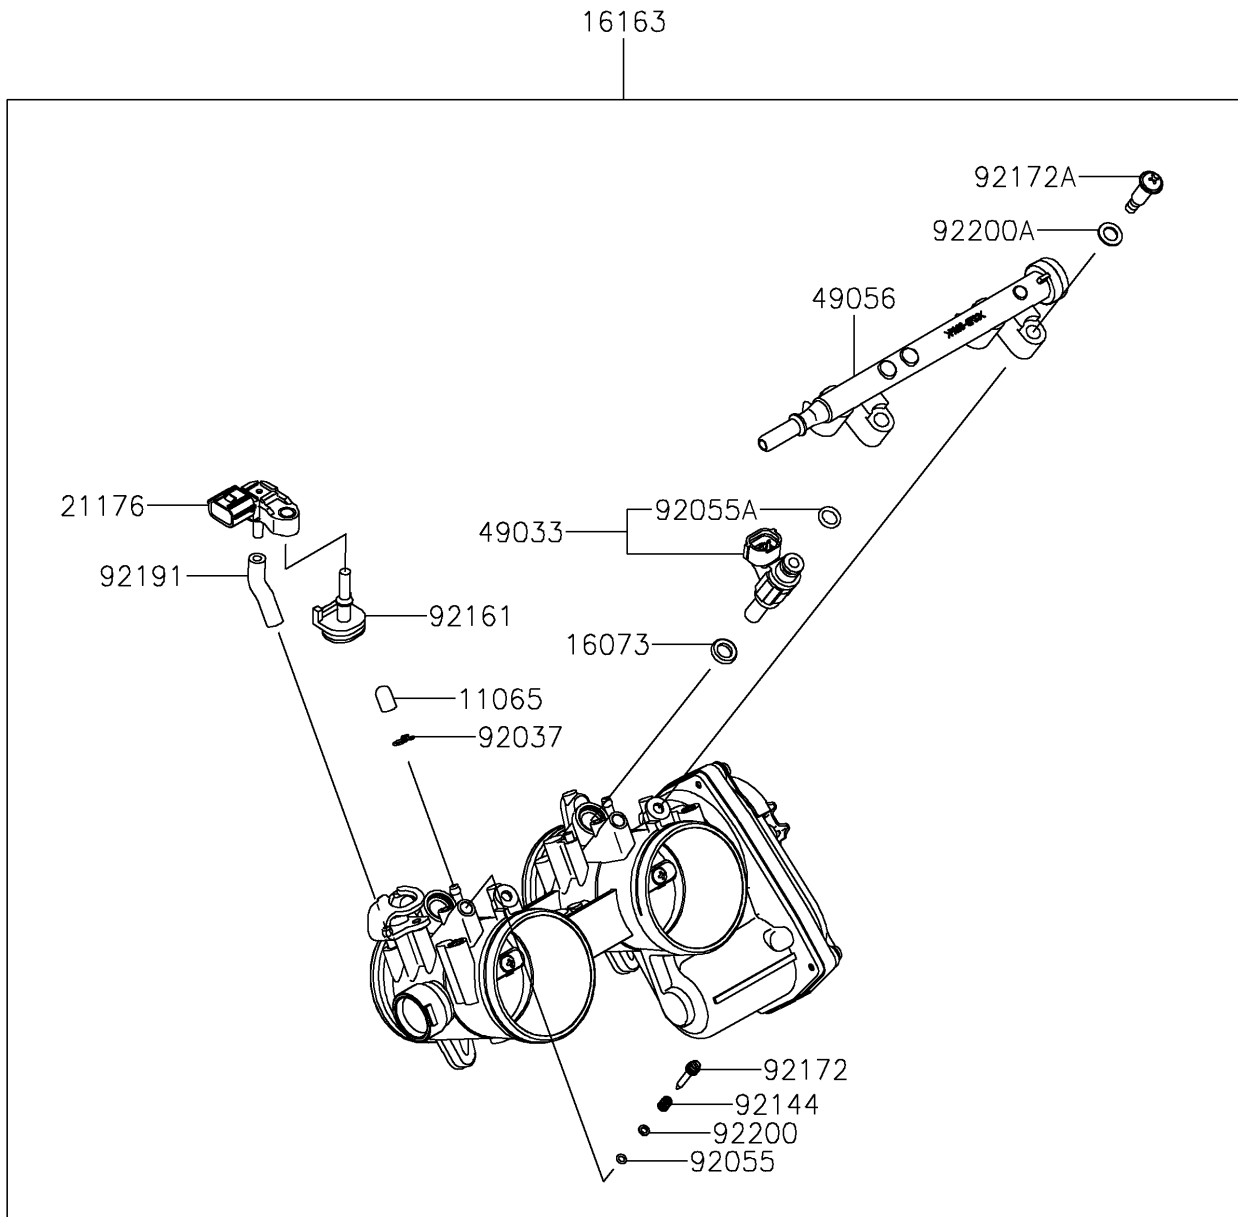

2025 TERYX KRX® 1000 BLACKOUT EDITION

PARTS DIAGRAM

Throttle

E1510

2025 TERYX KRX® 1000 BLACKOUT EDITION

Kawasaki
Let the Good Times Roll®

PARTS LIST

Throttle

ITEM NAME	PART NUMBER	QUANTITY
CAP (Ref # 11065)	11065-0072	2
INSULATOR (Ref # 16073)	16073-0848	2
THROTTLE-ASSY (Ref # 16163)	16163-0991	1
SENSOR,PRESSURE (Ref # 21176)	21176-0906	1
NOZZLE-INJECTION (Ref # 49033)	49033-0040	2
PIPE-INJECTION (Ref # 49056)	49056-0564	1
CLAMP,TUBE (Ref # 92037)	92037-1124	2
RING-O (Ref # 92055)	92055-0840	2
RING-O,INJECTION NOZZLE (Ref # 92055A)	92055-0937	2
SPRING (Ref # 92144)	92144-1674	2
DAMPER (Ref # 92161)	92161-0673	1
SCREW (Ref # 92172)	92172-0156	2
SCREW,PIPE INJECTION (Ref # 92172A)	92172-0828	2
TUBE,3.2X7.4X40 (Ref # 92191)	92191-1551	1
WASHER,PILOT AIR SCREW (Ref # 92200)	92200-1564	2
WASHER (Ref # 92200A)	92200-3807	2