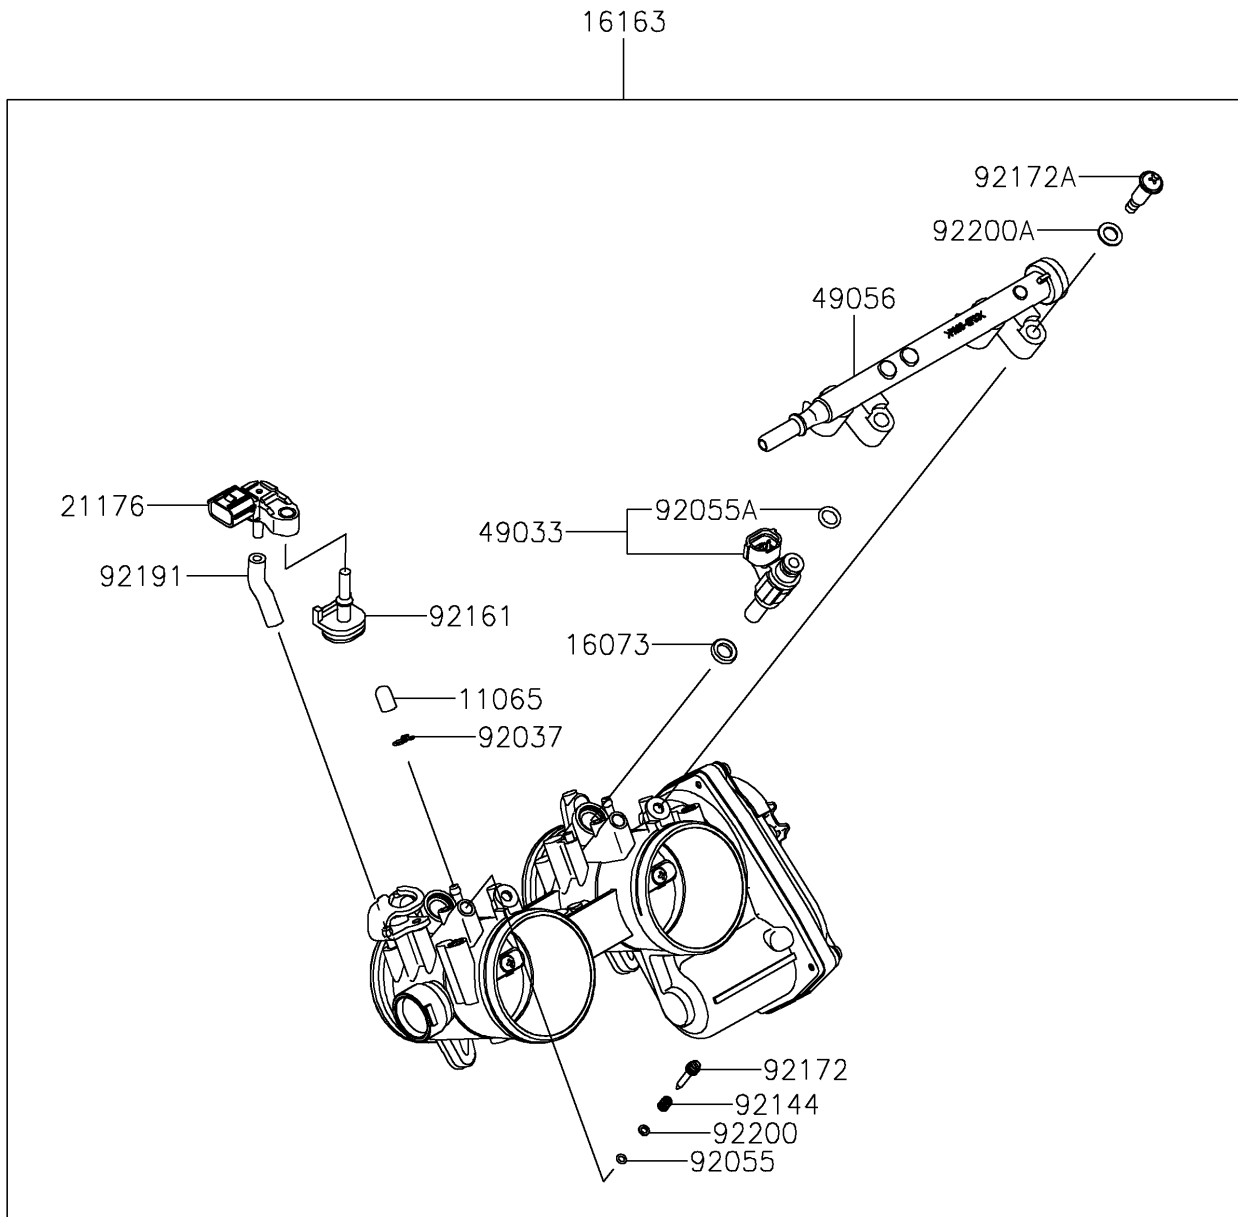

2026 TERYX KRX® 1000 BLACKOUT EDITION

PARTS DIAGRAM

Throttle

E1510

2026 TERYX KRX® 1000 BLACKOUT EDITION

Kawasaki
Let the Good Times Roll®

PARTS LIST

Throttle

ITEM NAME	PART NUMBER	QUANTITY
CAP (Ref # 11065)	11065-0072	2
INSULATOR (Ref # 16073)	16073-0848	2
THROTTLE-ASSY (Ref # 16163)	16163-0991	1
SENSOR,PRESSURE (Ref # 21176)	21176-0906	1
NOZZLE-INJECTION (Ref # 49033)	49033-0040	2
PIPE-INJECTION (Ref # 49056)	49056-0564	1
CLAMP,TUBE (Ref # 92037)	92037-1124	2
RING-O (Ref # 92055)	92055-0840	2
RING-O,INJECTION NOZZLE (Ref # 92055A)	92055-0937	2
SPRING (Ref # 92144)	92144-1674	2
DAMPER (Ref # 92161)	92161-0673	1
SCREW (Ref # 92172)	92172-0156	2
SCREW,PIPE INJECTION (Ref # 92172A)	92172-0828	2
TUBE,3.2X7.4X40 (Ref # 92191)	92191-1551	1
WASHER,PILOT AIR SCREW (Ref # 92200)	92200-1564	2
WASHER (Ref # 92200A)	92200-3807	2