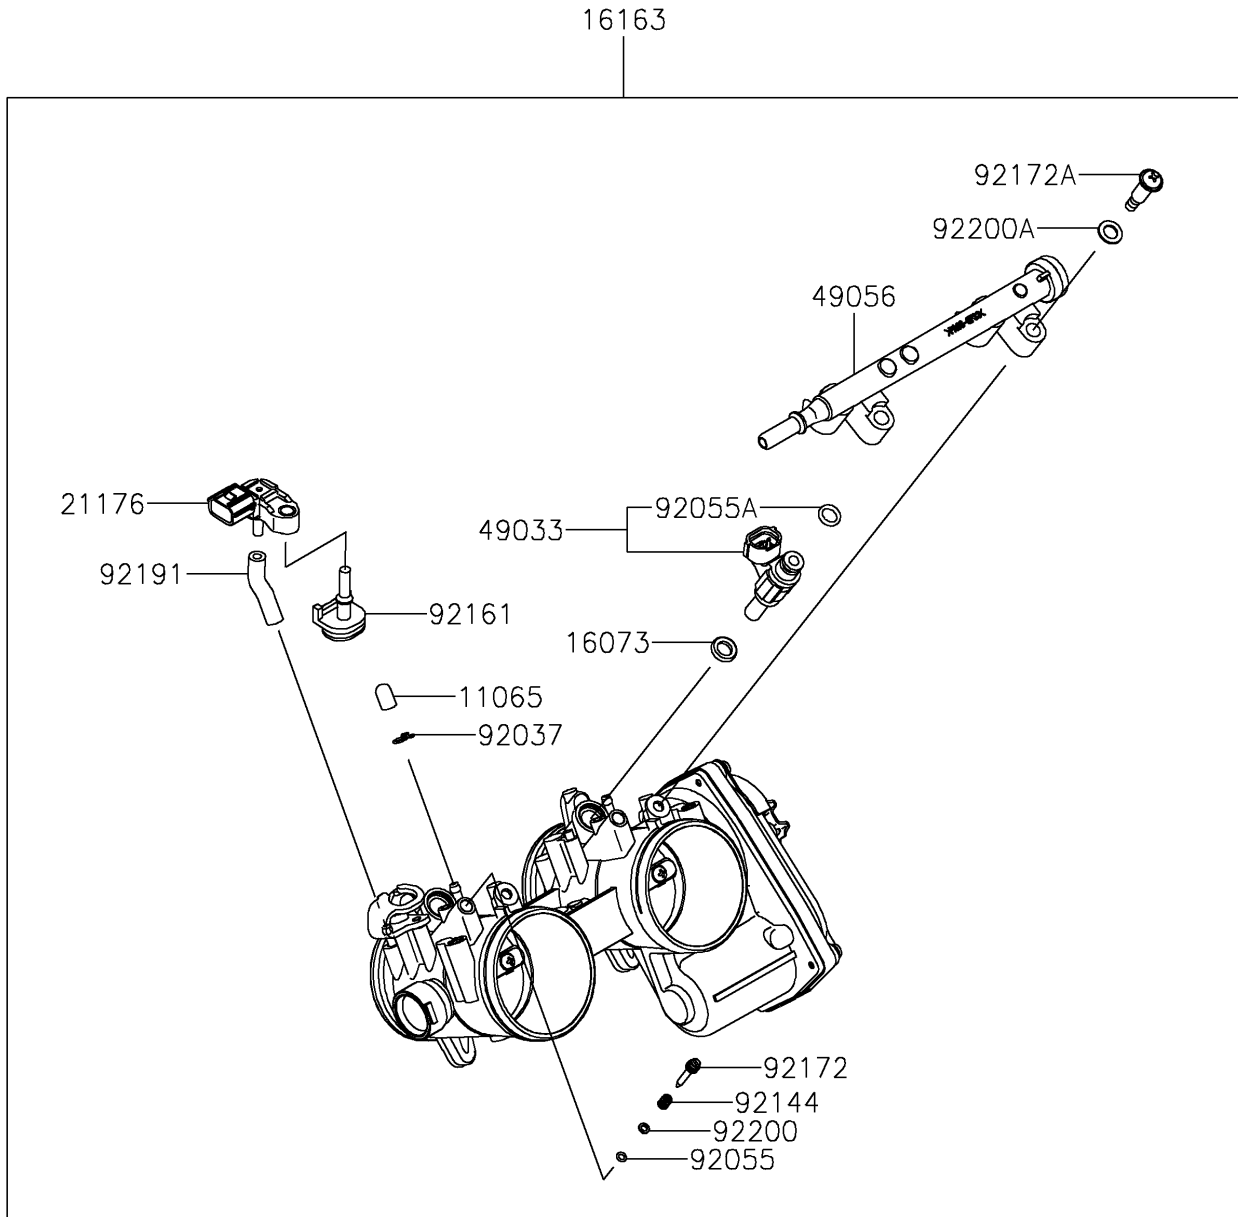

2025 TERYX KRX® 1000 BLACKOUT EDITION

PARTS DIAGRAM

Throttle

E1510

2025 TERYX KRX® 1000 BLACKOUT EDITION

Kawasaki
Let the Good Times Roll®

PARTS LIST

Throttle

ITEM NAME	PART NUMBER	QUANTITY
CAP (Ref # 11065)	11065-0072	2
INSULATOR (Ref # 16073)	16073-0848	2
THROTTLE-ASSY (Ref # 16163)	16163-0991	1
SENSOR,PRESSURE (Ref # 21176)	21176-0906	1
NOZZLE-INJECTION (Ref # 49033)	49033-0040	2
PIPE-INJECTION (Ref # 49056)	49056-0564	1
CLAMP,TUBE (Ref # 92037)	92037-1124	2
RING-O (Ref # 92055)	92055-0840	2
RING-O,INJECTION NOZZLE (Ref # 92055A)	92055-0937	2
SPRING (Ref # 92144)	92144-1674	2
DAMPER (Ref # 92161)	92161-0673	1
SCREW (Ref # 92172)	92172-0156	2
SCREW,PIPE INJECTION (Ref # 92172A)	92172-0828	2
TUBE,3.2X7.4X40 (Ref # 92191)	92191-1551	1
WASHER,PILOT AIR SCREW (Ref # 92200)	92200-1564	2
WASHER (Ref # 92200A)	92200-3807	2