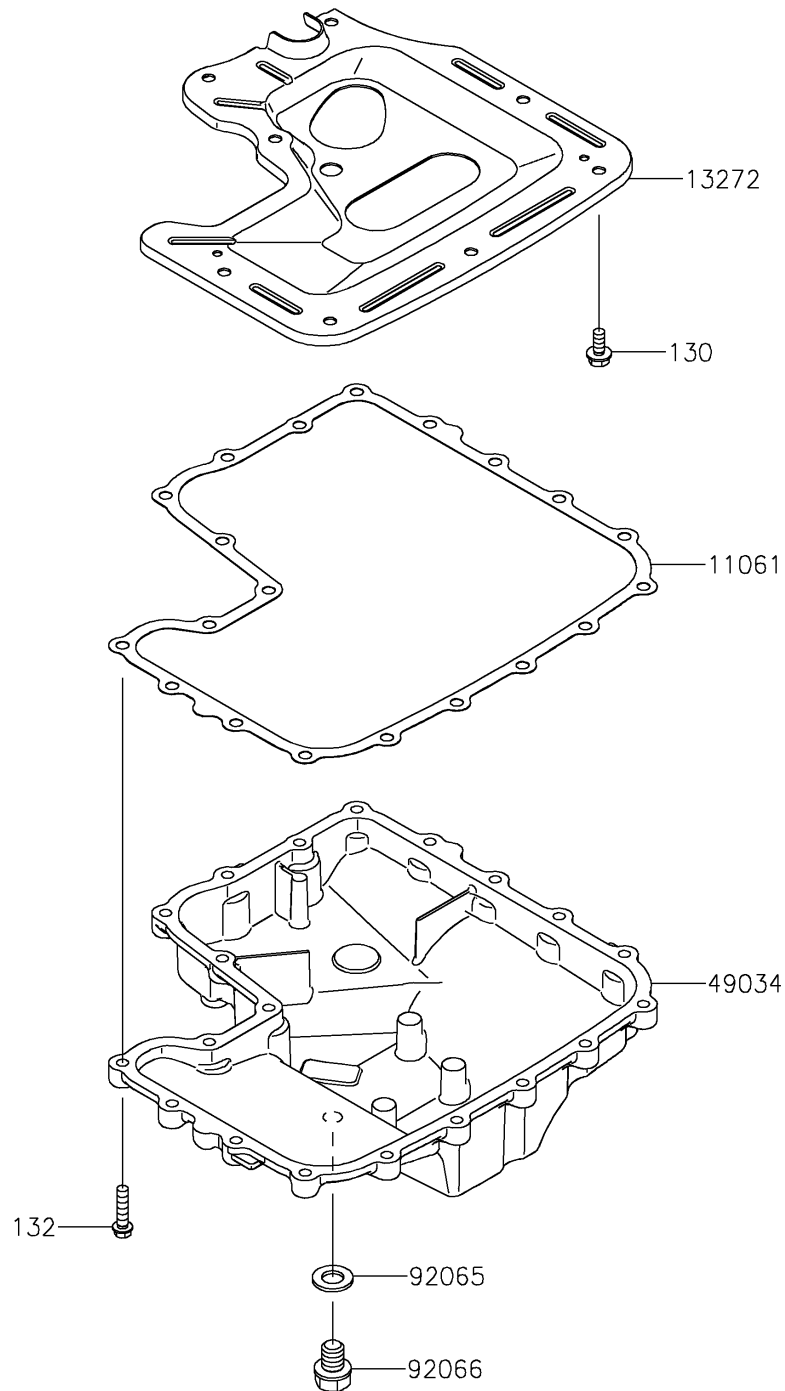

# 2025 TERYX KRX<sup>®</sup> 1000 BLACKOUT EDITION

## PARTS DIAGRAM

### Oil Pan

E1434

## PARTS LIST

Oil Pan

ITEM NAME	PART NUMBER	QUANTITY
-----------	-------------	----------

---