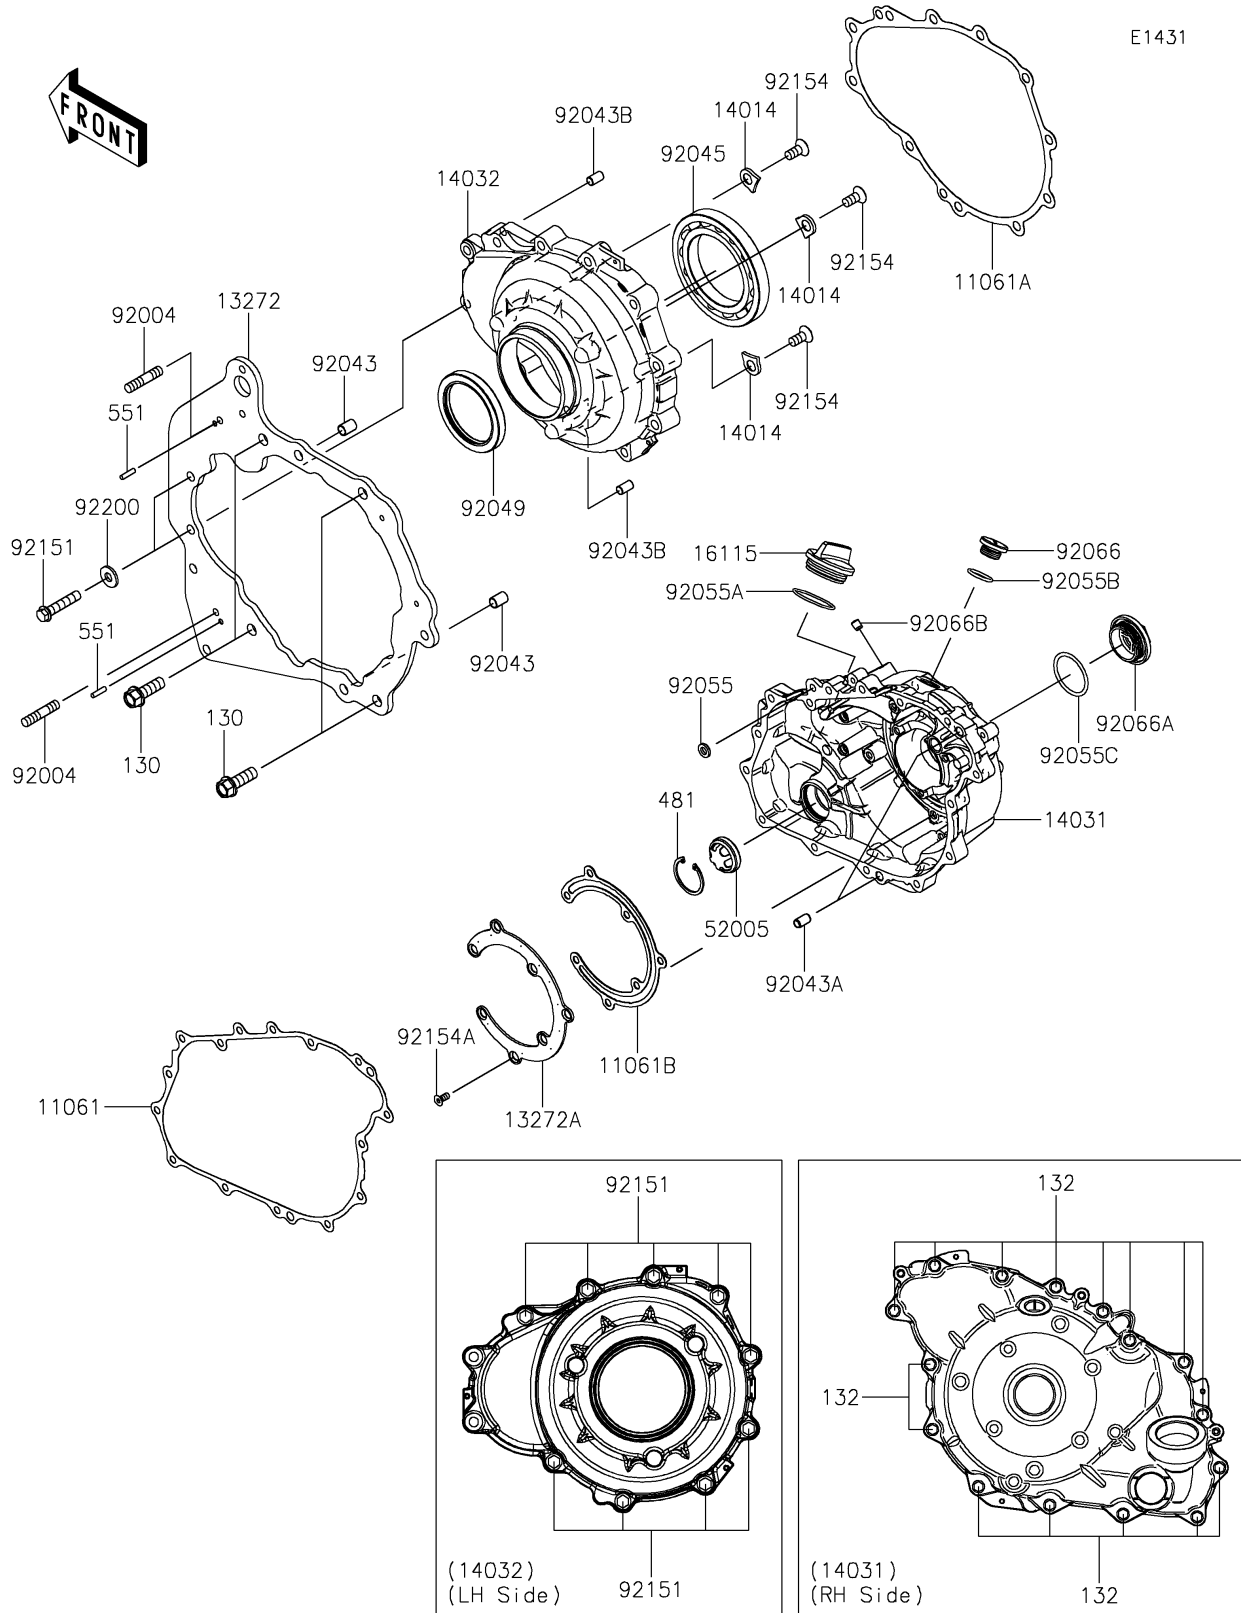

2025 TERYX KRX® 1000 BLACKOUT EDITION

PARTS DIAGRAM

Engine Cover(s)

2025 TERYX KRX[®] 1000 BLACKOUT EDITION

PARTS LIST

Engine Cover(s)

ITEM NAME

PART NUMBER

QUANTITY
