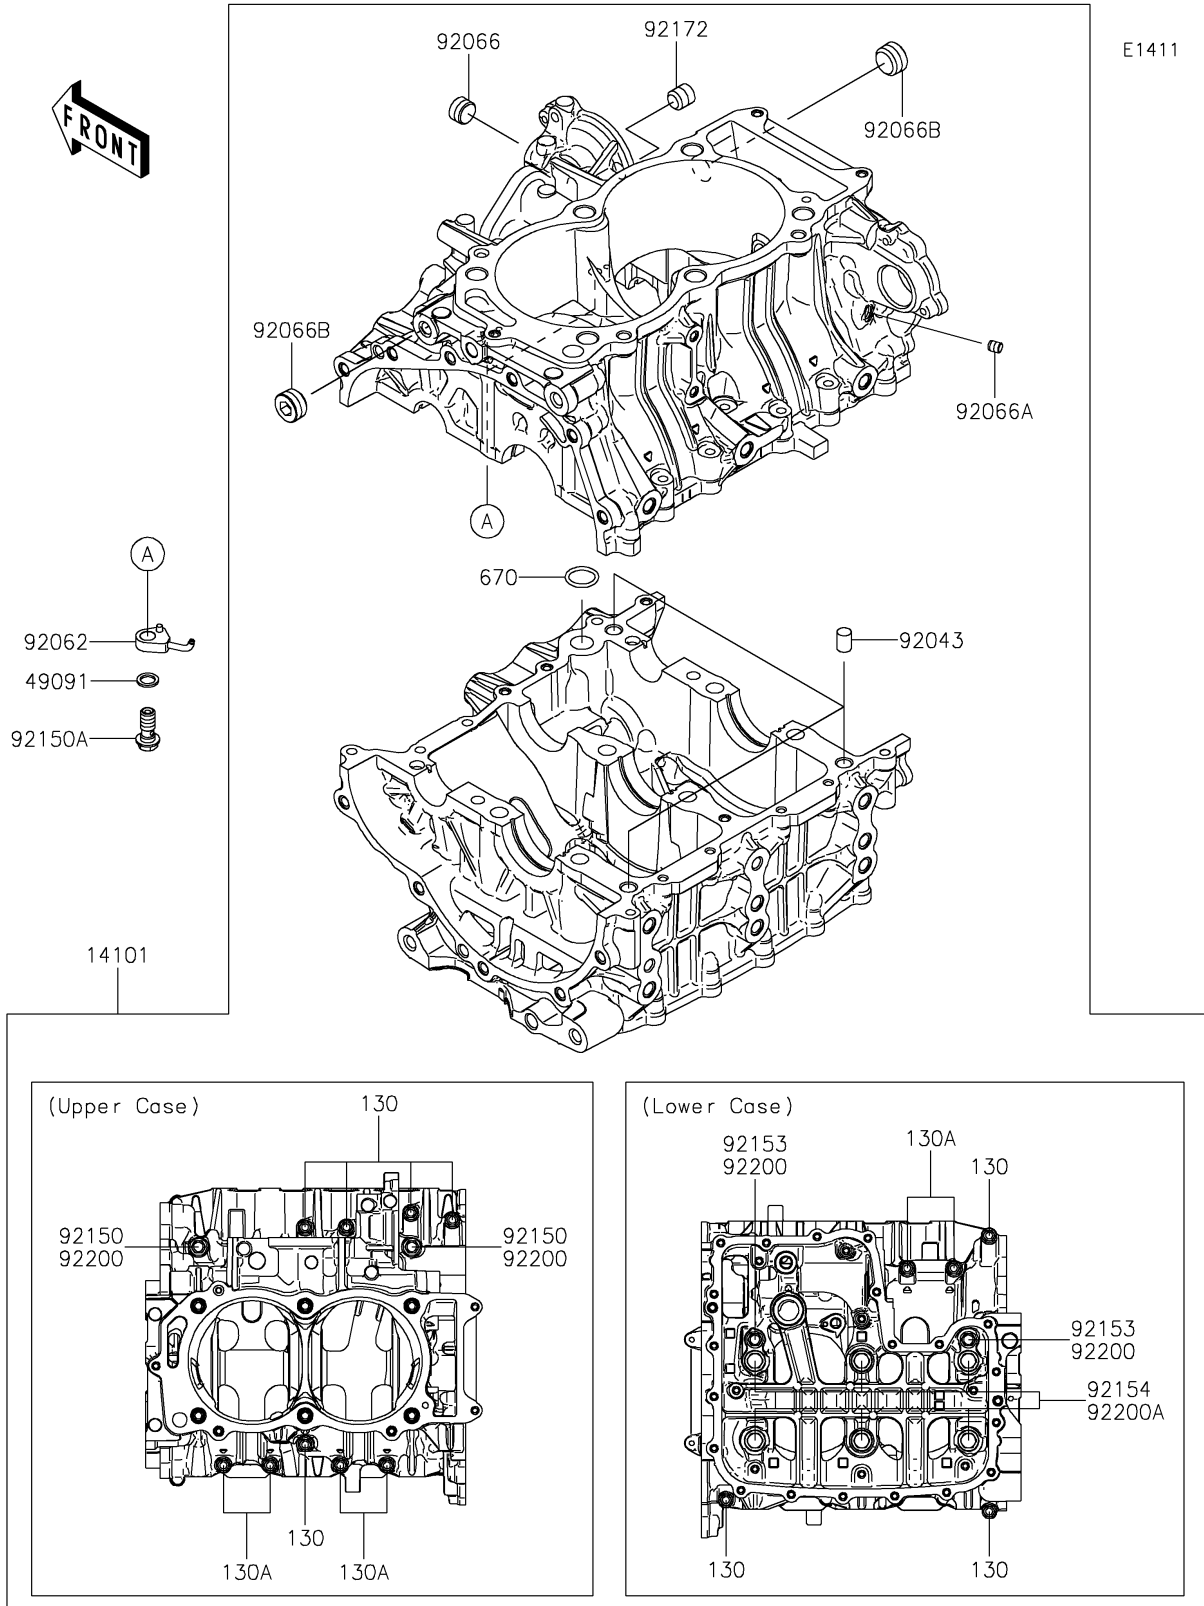

2025 Teryx KRX 1000 Blackout Edition

PARTS DIAGRAM

Crankcase

2025 Teryx KRX 1000 Blackout Edition

PARTS LIST

Crankcase

ITEM NAME	PART NUMBER	QUANTITY
-----------	-------------	----------
