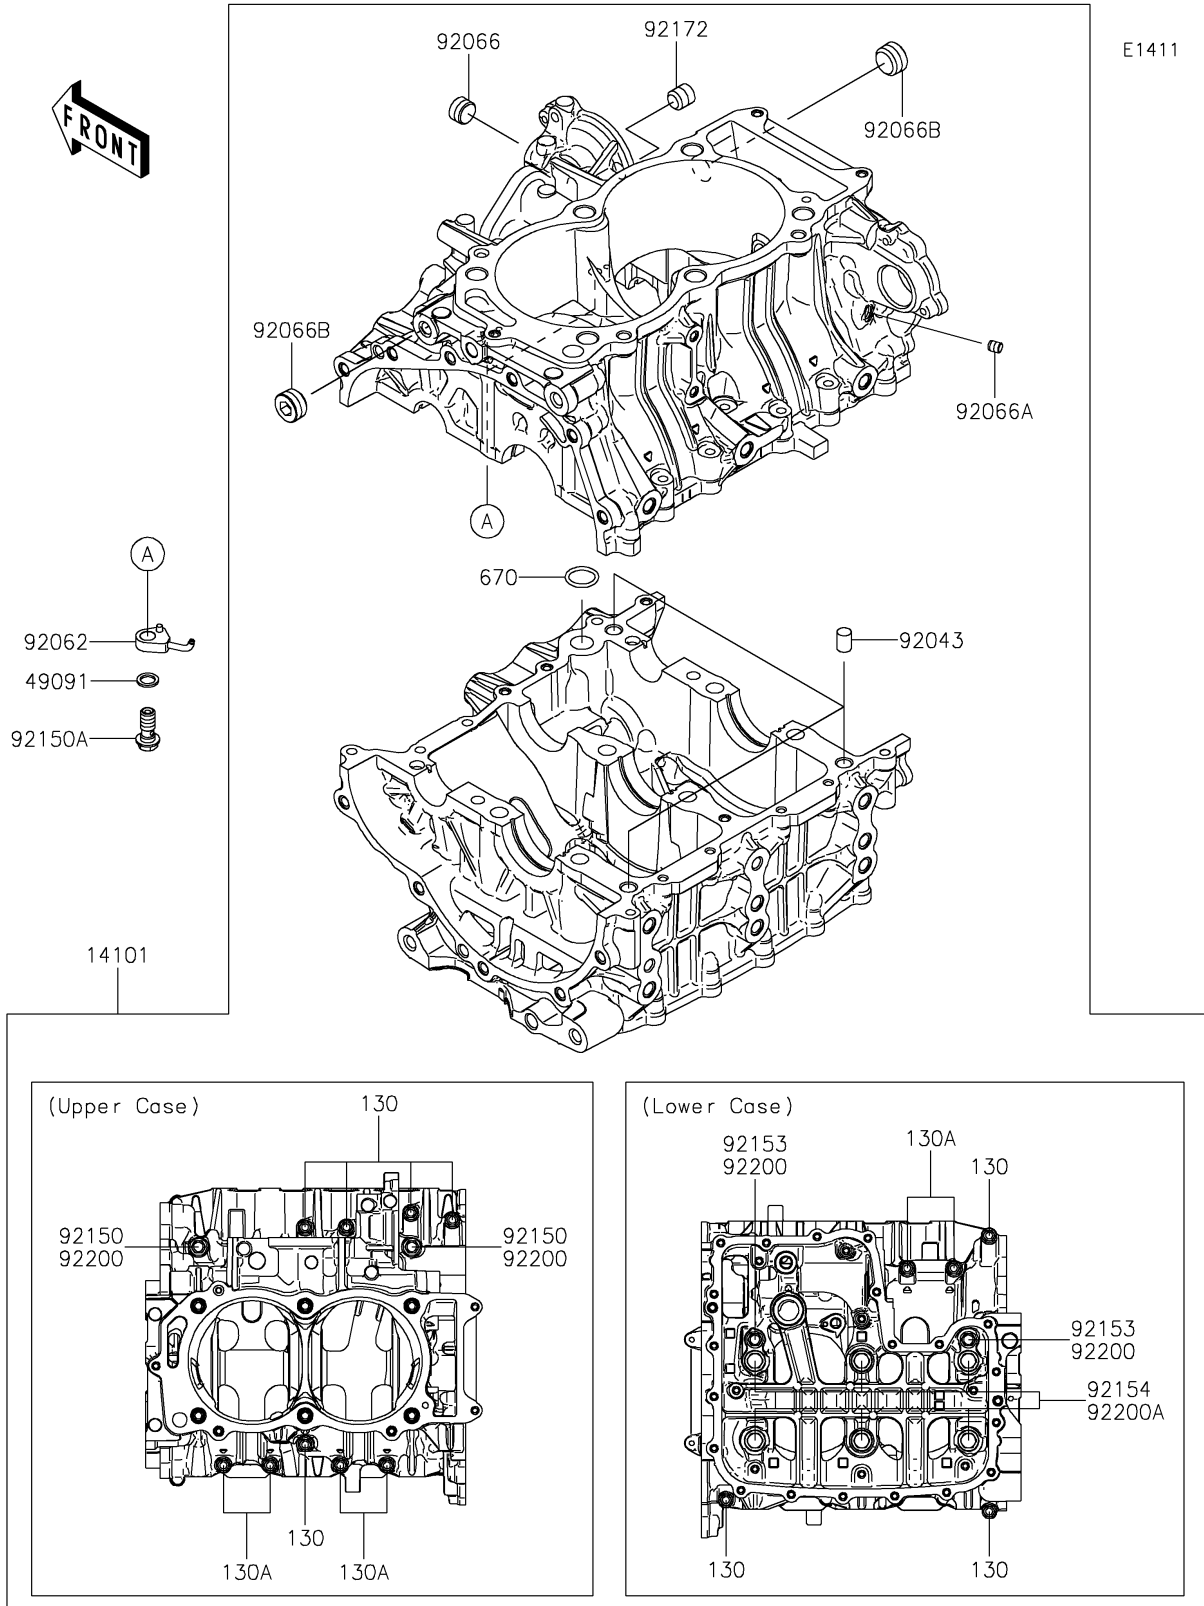

2026 Teryx KRX 1000 Blackout Edition

PARTS DIAGRAM

Crankcase

2026 Teryx KRX 1000 Blackout Edition

PARTS LIST

Crankcase

ITEM NAME	PART NUMBER	QUANTITY
SET-CRANKCASE (Ref # 14101)	14101-0087	1
WASHER-SEAL,10.1X14.5X1.5 (Ref # 49091)	49091-0001	2
PIN,10X14 (Ref # 92043)	92043-1506	3
NOZZLE,OIL JET (Ref # 92062)	92062-0566	2
PLUG (Ref # 92066)	92066-0836	1
PLUG,OIL LINE,7.2X8 (Ref # 92066A)	92066-1012	1
PLUG (Ref # 92066B)	92066-3779	2
BOLT,8X70 (Ref # 92150)	92150-1483	2
BOLT,BANJO,10X23 (Ref # 92150A)	92150-1641	2
BOLT,FLANGED,8X90 (Ref # 92153)	92153-1632	2
BOLT (Ref # 92154)	92154-3912	6
SCREW (Ref # 92172)	92172-1266	1
WASHER,8.2X16X1.6 (Ref # 92200)	92200-0047	4
WASHER,11.5X20.5X3.2 (Ref # 92200A)	92200-0727	6
BOLT-FLANGED,6X55 (Ref # 130)	130CA0655	8
BOLT-FLANGED,6X45 (Ref # 130A)	130CB0645	6
O RING,18MM (Ref # 670)	670D2018	1