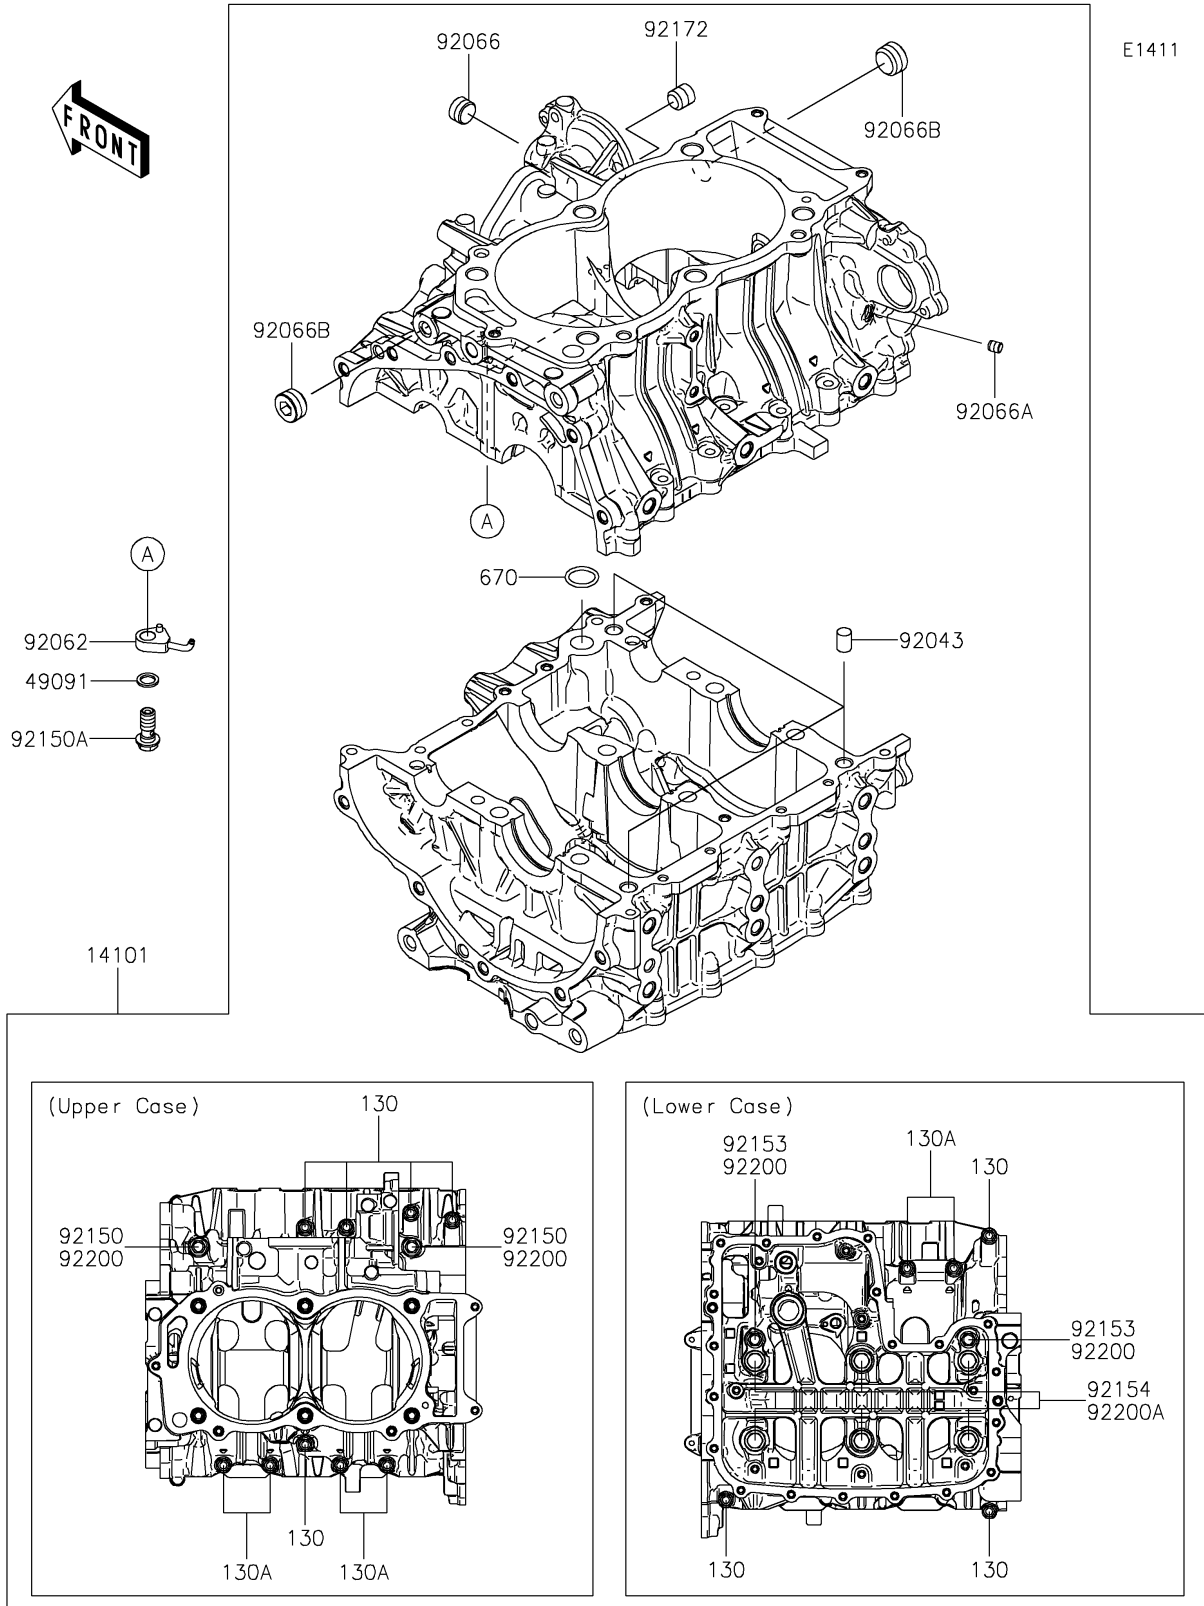

2026 TERYX KRX® 1000 BLACKOUT EDITION

PARTS DIAGRAM

Crankcase

2026 TERYX KRX® 1000 BLACKOUT EDITION

Kawasaki
Let the Good Times Roll®

PARTS LIST

Crankcase

| ITEM NAME | PART NUMBER | QUANTITY |
|---|-------------|----------|
| SET-CRANKCASE (Ref # 14101) | 14101-0087 | 1 |
| WASHER-SEAL,10.1X14.5X1.5 (Ref # 49091) | 49091-0001 | 2 |
| PIN,10X14 (Ref # 92043) | 92043-1506 | 3 |
| NOZZLE,OIL JET (Ref # 92062) | 92062-0566 | 2 |
| PLUG (Ref # 92066) | 92066-0836 | 1 |
| PLUG,OIL LINE,7.2X8 (Ref # 92066A) | 92066-1012 | 1 |
| PLUG (Ref # 92066B) | 92066-3779 | 2 |
| BOLT,8X70 (Ref # 92150) | 92150-1483 | 2 |
| BOLT,BANJO,10X23 (Ref # 92150A) | 92150-1641 | 2 |
| BOLT,FLANGED,8X90 (Ref # 92153) | 92153-1632 | 2 |
| BOLT (Ref # 92154) | 92154-3912 | 6 |
| SCREW (Ref # 92172) | 92172-1266 | 1 |
| WASHER,8.2X16X1.6 (Ref # 92200) | 92200-0047 | 4 |
| WASHER,11.5X20.5X3.2 (Ref # 92200A) | 92200-0727 | 6 |
| BOLT-FLANGED,6X55 (Ref # 130) | 130CA0655 | 8 |
| BOLT-FLANGED,6X45 (Ref # 130A) | 130CB0645 | 6 |
| O RING,18MM (Ref # 670) | 670D2018 | 1 |