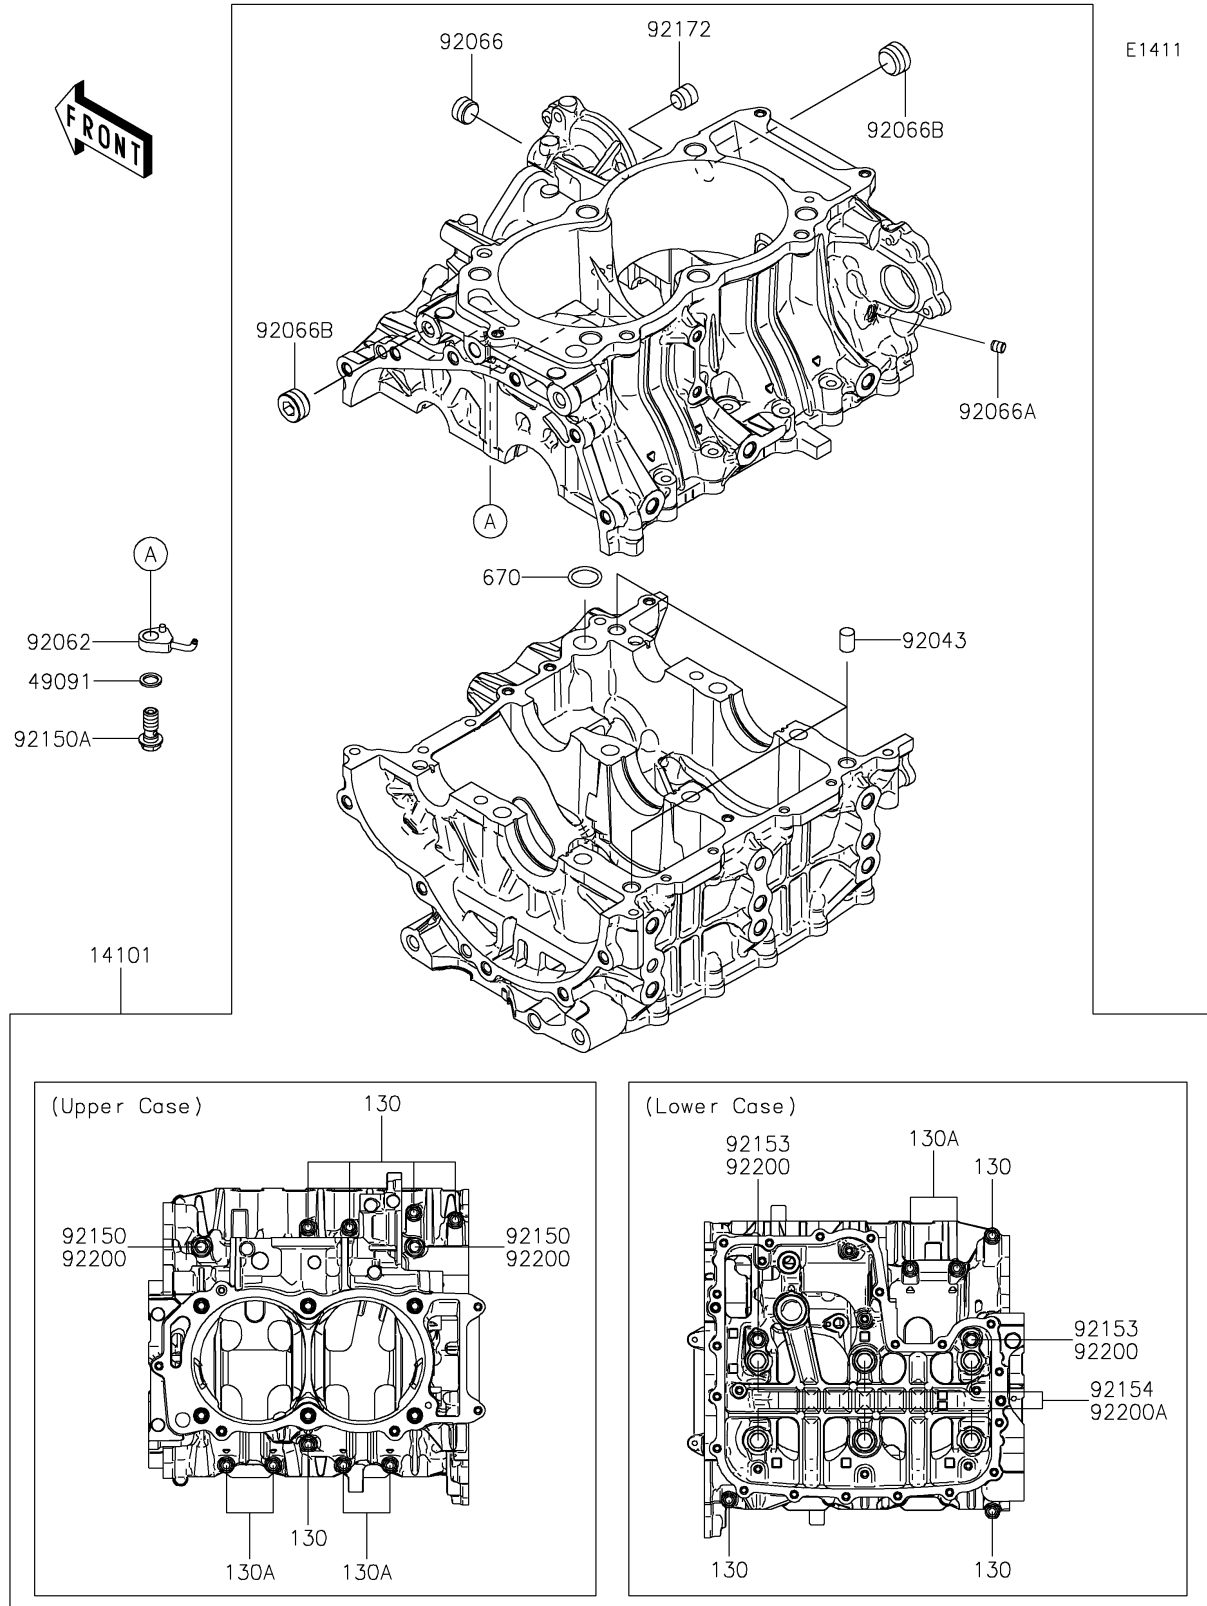

2025 TERYX KRX® 1000 BLACKOUT EDITION

PARTS DIAGRAM

Crankcase

2025 TERYX KRX® 1000 BLACKOUT EDITION

Kawasaki
Let the Good Times Roll®

PARTS LIST

Crankcase

ITEM NAME	PART NUMBER	QUANTITY
SET-CRANKCASE (Ref # 14101)	14101-0087	1
WASHER-SEAL,10.1X14.5X1.5 (Ref # 49091)	49091-0001	2
PIN,10X14 (Ref # 92043)	92043-1506	3
NOZZLE,OIL JET (Ref # 92062)	92062-0566	2
PLUG (Ref # 92066)	92066-0836	1
PLUG,OIL LINE,7.2X8 (Ref # 92066A)	92066-1012	1
PLUG (Ref # 92066B)	92066-3779	2
BOLT,8X70 (Ref # 92150)	92150-1483	2
BOLT,BANJO,10X23 (Ref # 92150A)	92150-1641	2
BOLT,FLANGED,8X90 (Ref # 92153)	92153-1632	2
BOLT (Ref # 92154)	92154-3912	6
SCREW (Ref # 92172)	92172-1266	1
WASHER,8.2X16X1.6 (Ref # 92200)	92200-0047	4
WASHER,11.5X20.5X3.2 (Ref # 92200A)	92200-0727	6
BOLT-FLANGED,6X55 (Ref # 130)	130CA0655	8
BOLT-FLANGED,6X45 (Ref # 130A)	130CB0645	6
O RING,18MM (Ref # 670)	670D2018	1