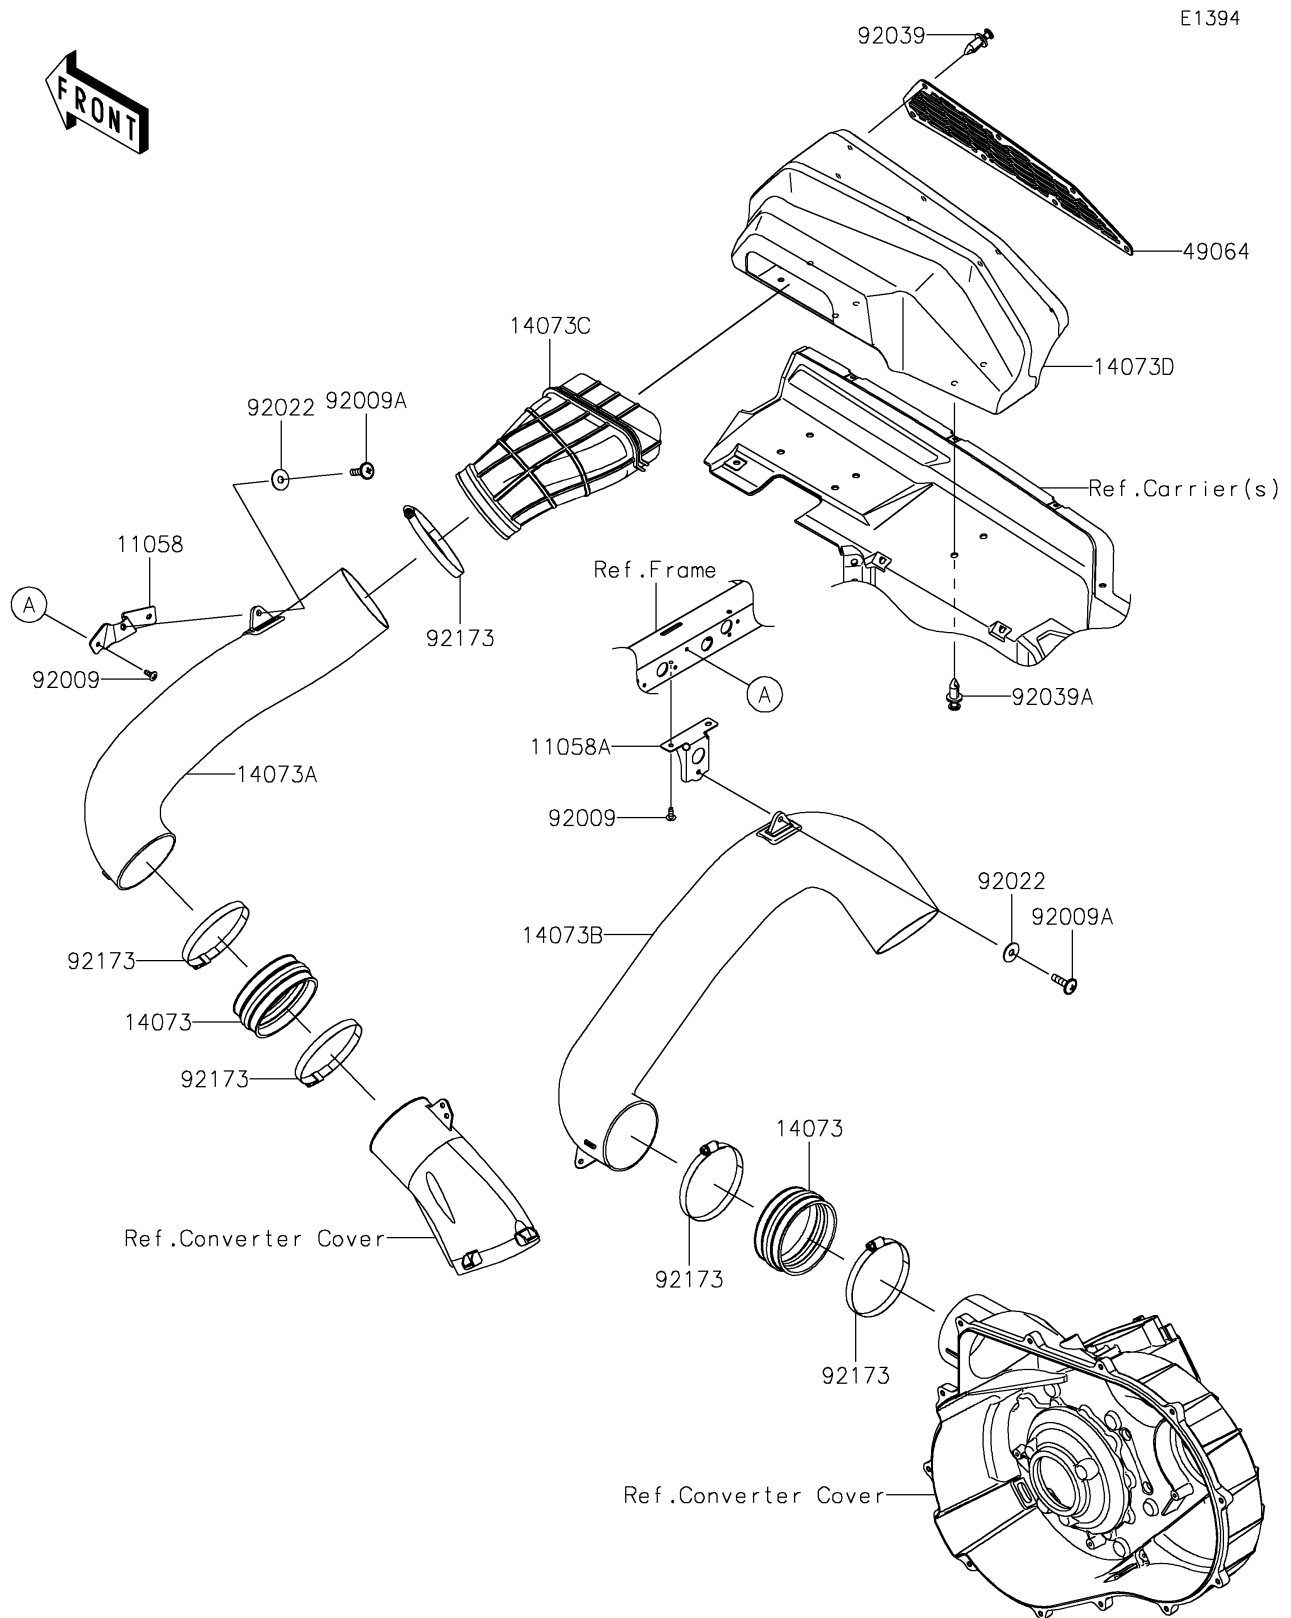

2025 TERYX KRX® 1000 BLACKOUT EDITION

PARTS DIAGRAM

Air Cleaner-Belt Converter

2025 TERYX KRX® 1000 BLACKOUT EDITION

PARTS LIST

Air Cleaner-Belt Converter

ITEM NAME	PART NUMBER	QUANTITY
BRACKET (Ref # 11058)	11058-1656	1
BRACKET (Ref # 11058A)	11058-1657	1
DUCT (Ref # 14073)	14073-0909	2
DUCT,INTAKE (Ref # 14073A)	14073-0910	1
DUCT,EXHAUST (Ref # 14073B)	14073-0911	1
DUCT (Ref # 14073C)	14073-0919	1
DUCT (Ref # 14073D)	14073-0955	1
FILTER-AIR (Ref # 49064)	49064-0013	1
SCREW,TAPPING,6X16 (Ref # 92009)	92009-1166	4
SCREW,6X22 (Ref # 92009A)	92009-1441	2
WASHER,PLAIN,6.5X20X1 (Ref # 92022)	92022-165	2
RIVET,TWO-PIECE CLIP (Ref # 92039)	92039-0818	7
RIVET (Ref # 92039A)	92039-0865	6
CLAMP,130MM (Ref # 92173)	92173-1938	5