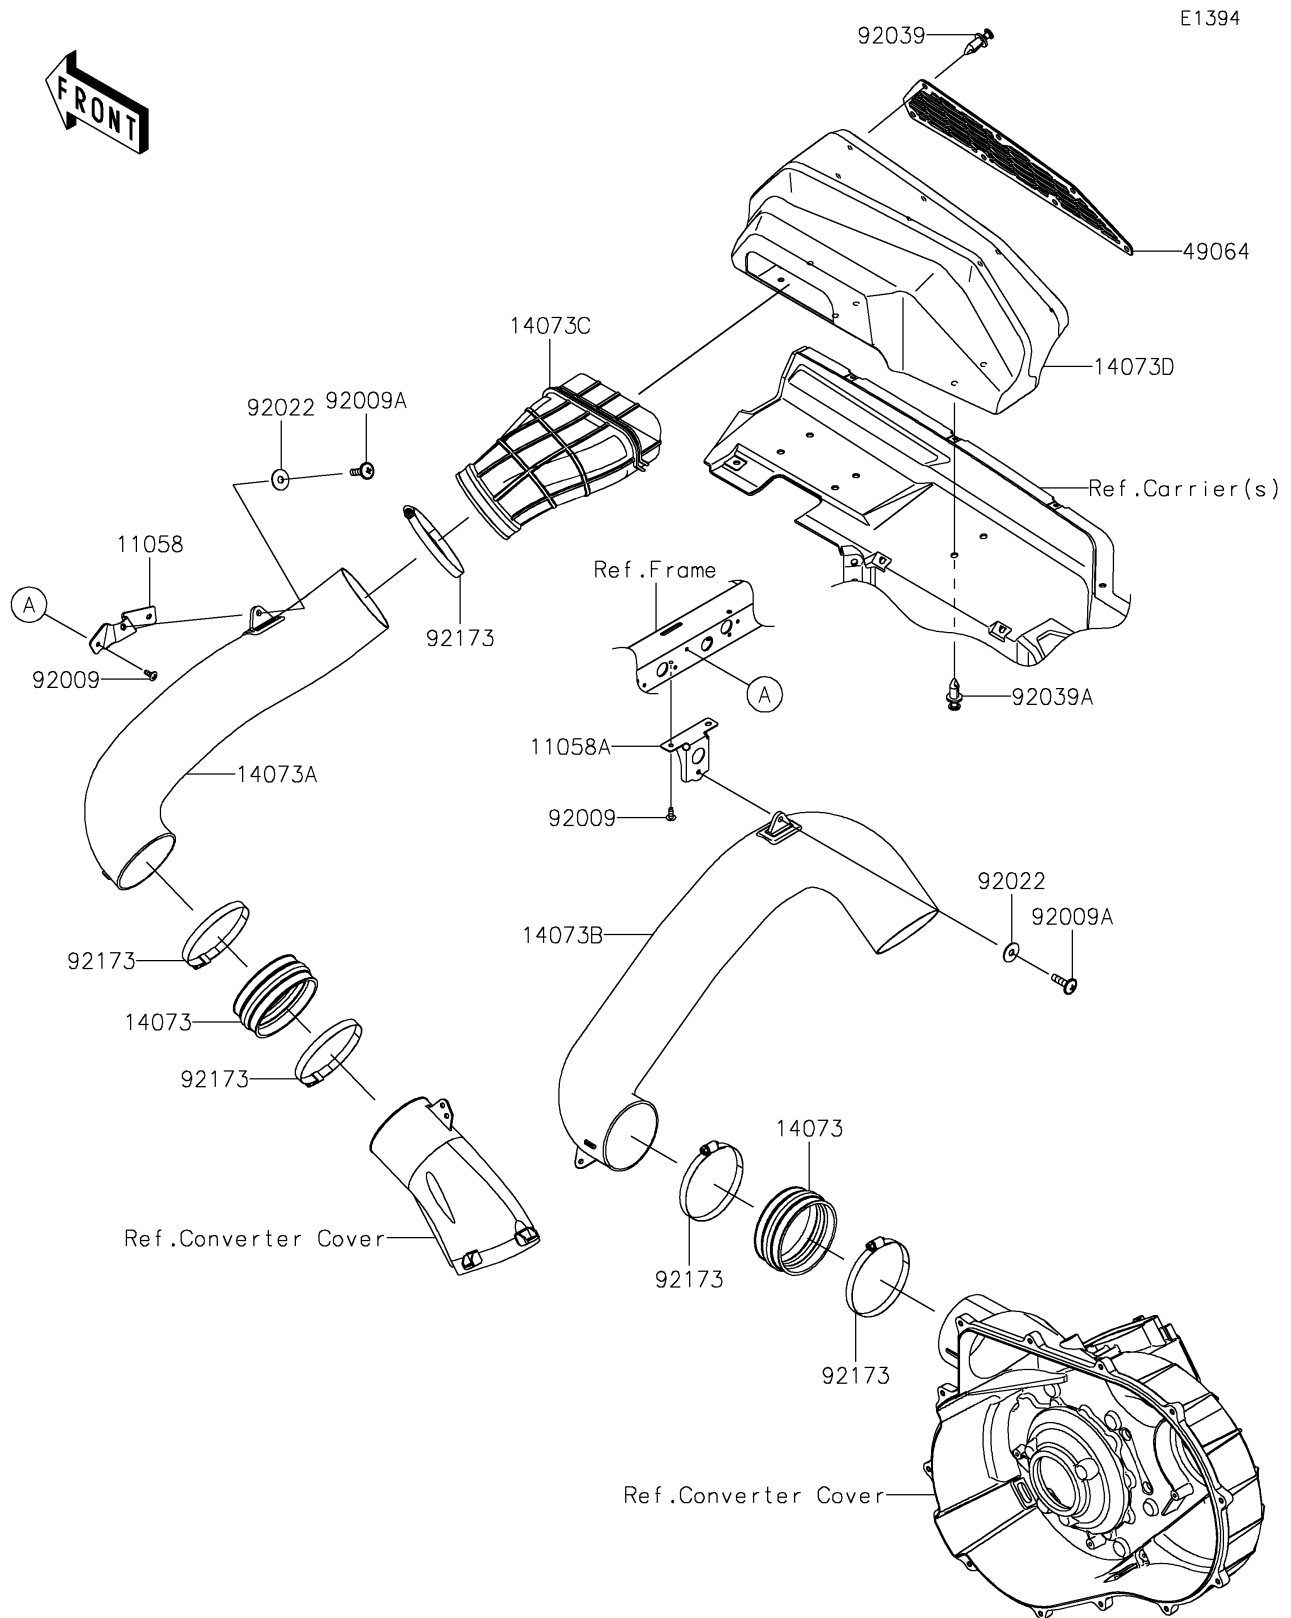

2026 Teryx KRX 1000 Blackout Edition

PARTS DIAGRAM

Air Cleaner-Belt Converter