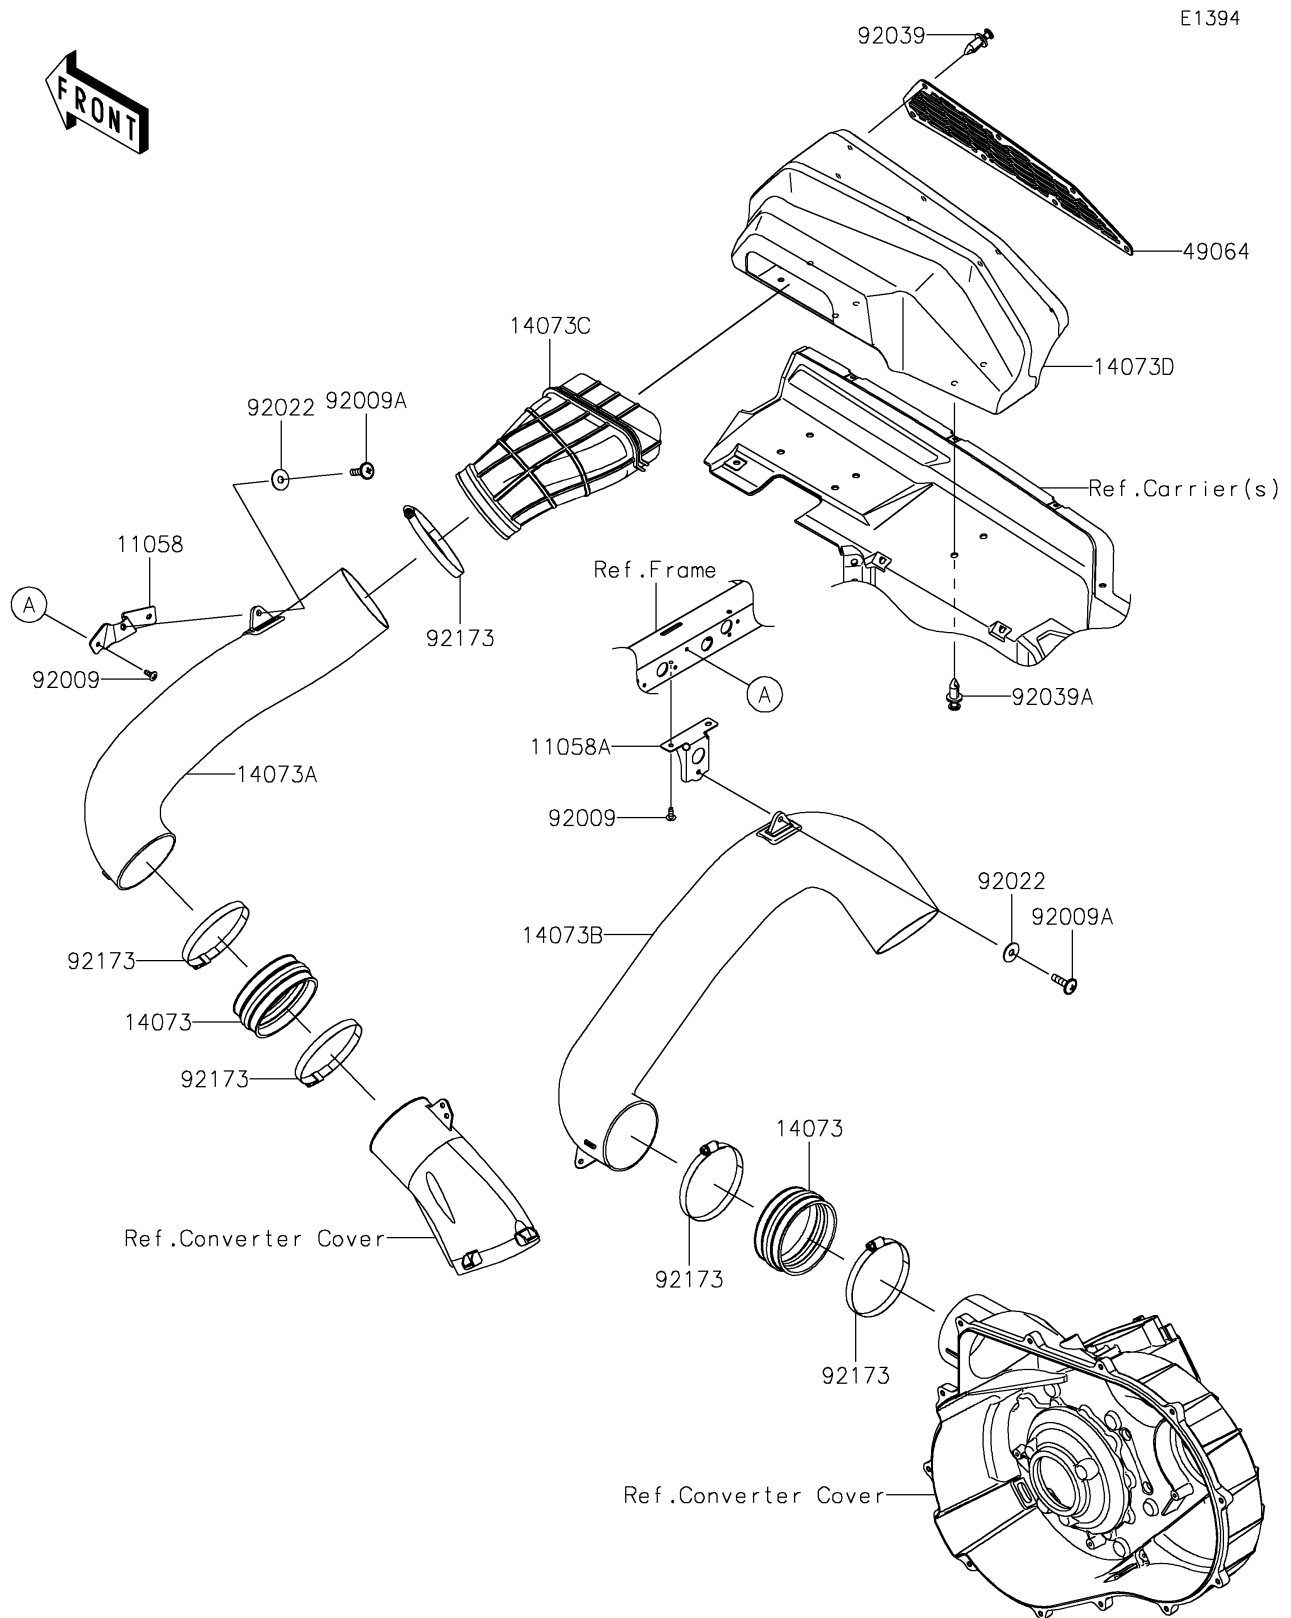

2026 TERYX KRX® 1000 BLACKOUT EDITION

PARTS DIAGRAM

Air Cleaner-Belt Converter

2026 TERYX KRX® 1000 BLACKOUT EDITION

Kawasaki
Let the Good Times Roll®

PARTS LIST

Air Cleaner-Belt Converter

ITEM NAME	PART NUMBER	QUANTITY
BRACKET (Ref # 11058)	11058-1656	1
BRACKET (Ref # 11058A)	11058-1657	1
DUCT (Ref # 14073)	14073-0909	2
DUCT,INTAKE (Ref # 14073A)	14073-0910	1
DUCT,EXHAUST (Ref # 14073B)	14073-0911	1
DUCT (Ref # 14073C)	14073-0919	1
DUCT (Ref # 14073D)	14073-0955	1
FILTER-AIR (Ref # 49064)	49064-0013	1
SCREW,TAPPING,6X16 (Ref # 92009)	92009-1166	4
SCREW,6X22 (Ref # 92009A)	92009-1441	2
WASHER,PLAIN,6.5X20X1 (Ref # 92022)	92022-165	2
RIVET,TWO-PIECE CLIP (Ref # 92039)	92039-0818	7
RIVET (Ref # 92039A)	92039-0865	6
CLAMP,130MM (Ref # 92173)	92173-1938	5