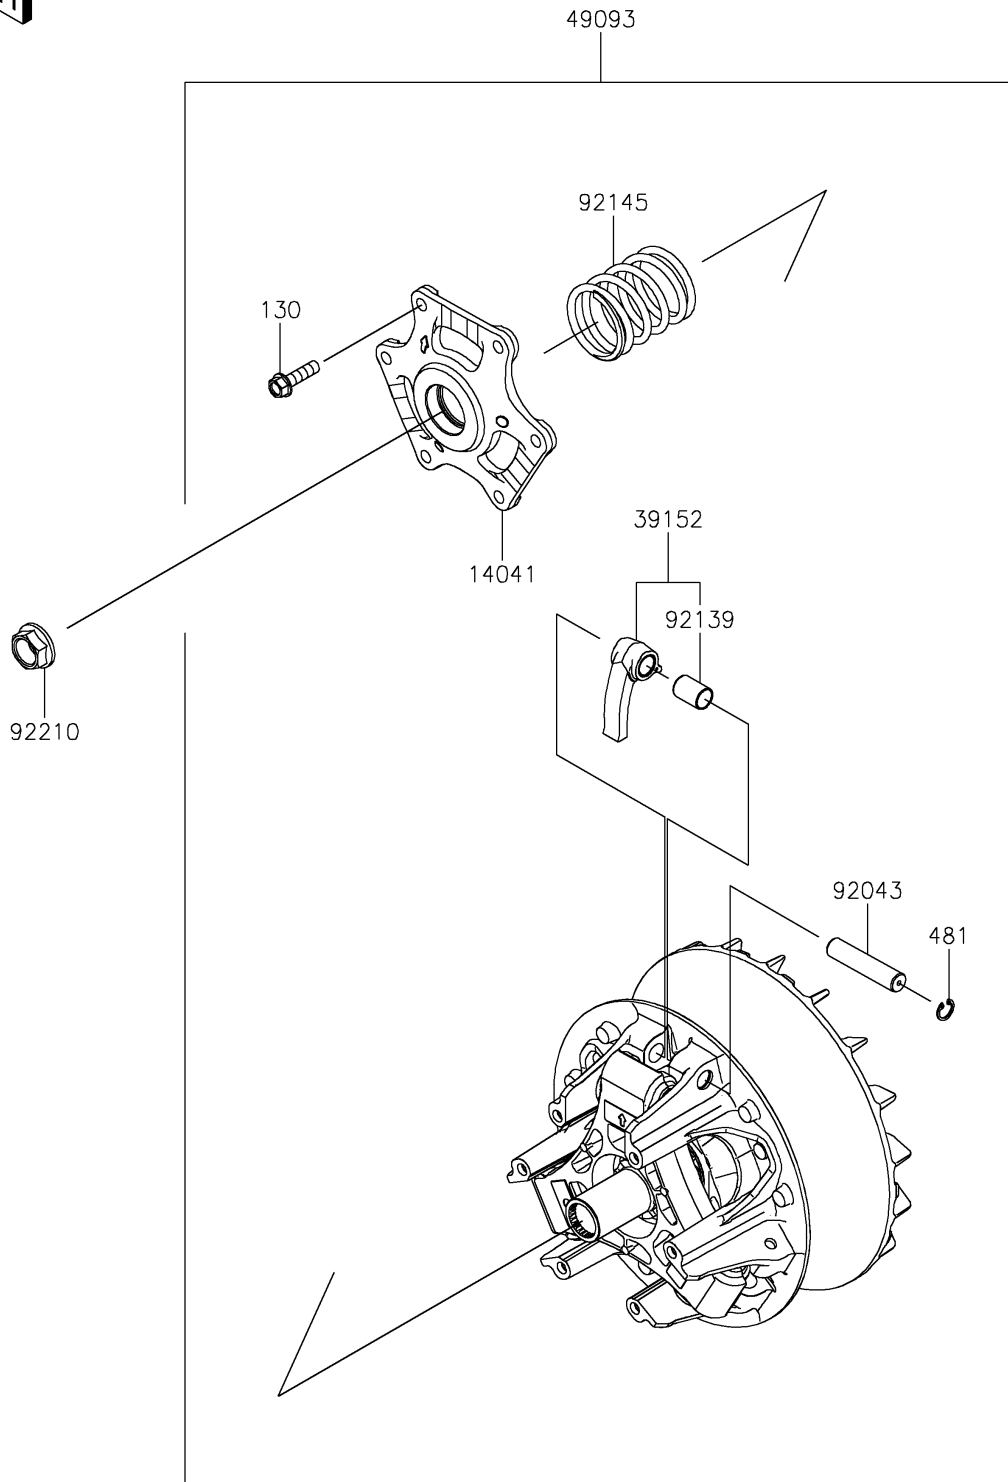

2026 TERYX KRX® 1000 BLACKOUT EDITION

PARTS DIAGRAM

Drive Converter

E1391

2026 TERYX KRX[®] 1000 BLACKOUT EDITION

PARTS LIST

Drive Converter

ITEM NAME	PART NUMBER	QUANTITY
-----------	-------------	----------
