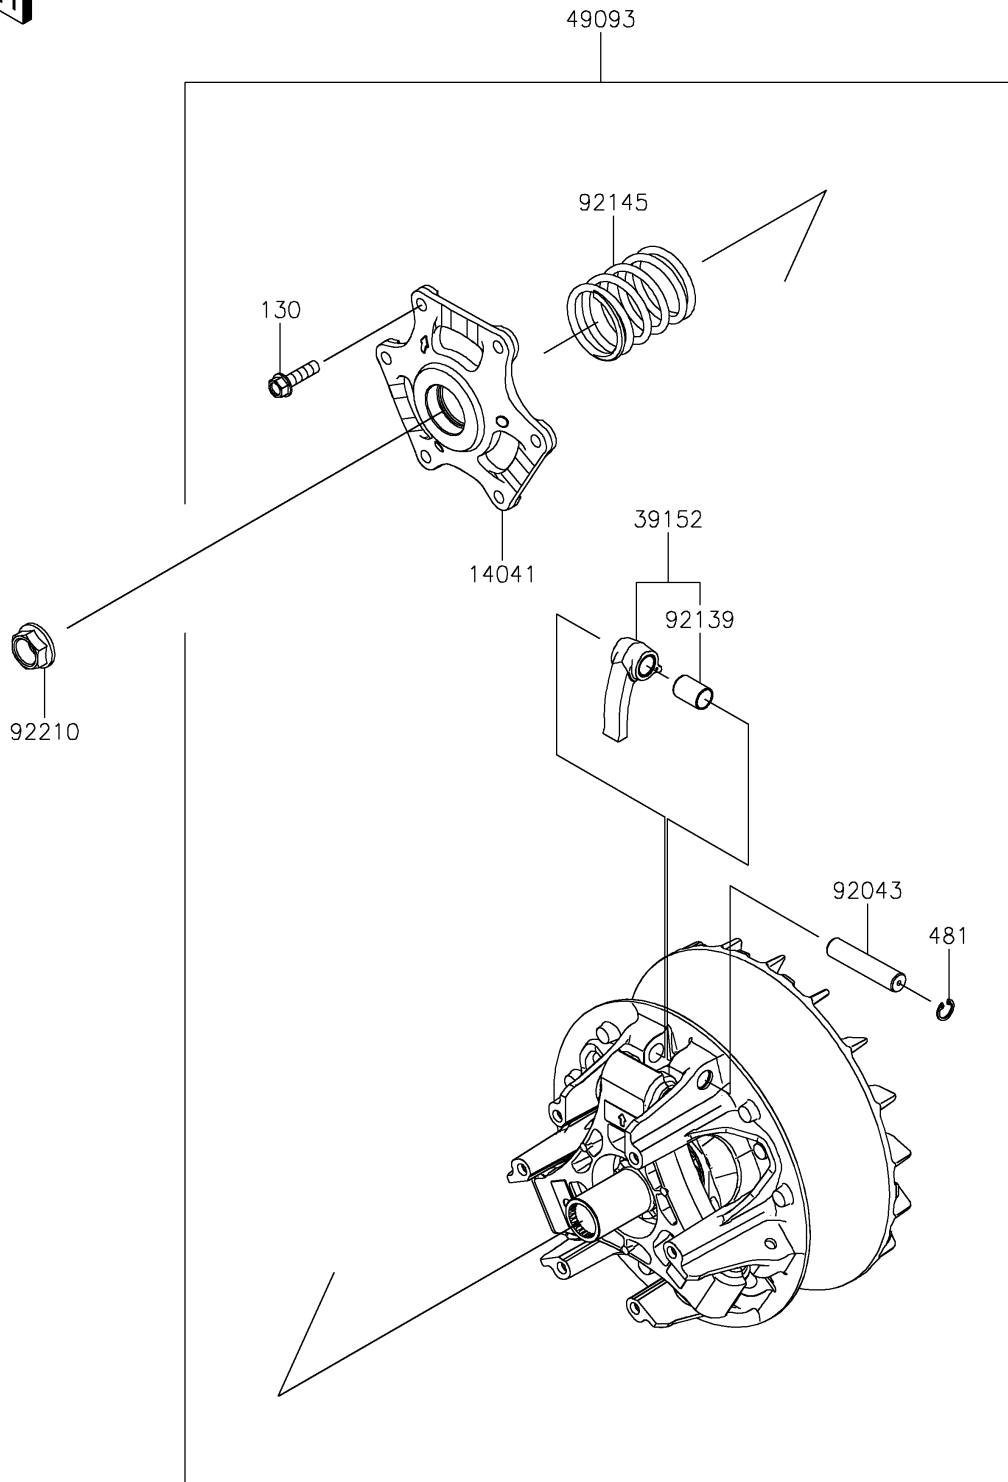

2025 Teryx KRX 1000 Blackout Edition

PARTS DIAGRAM

Drive Converter

E1391

2025 Teryx KRX 1000 Blackout Edition

PARTS LIST

Drive Converter

ITEM NAME	PART NUMBER	QUANTITY
-----------	-------------	----------
