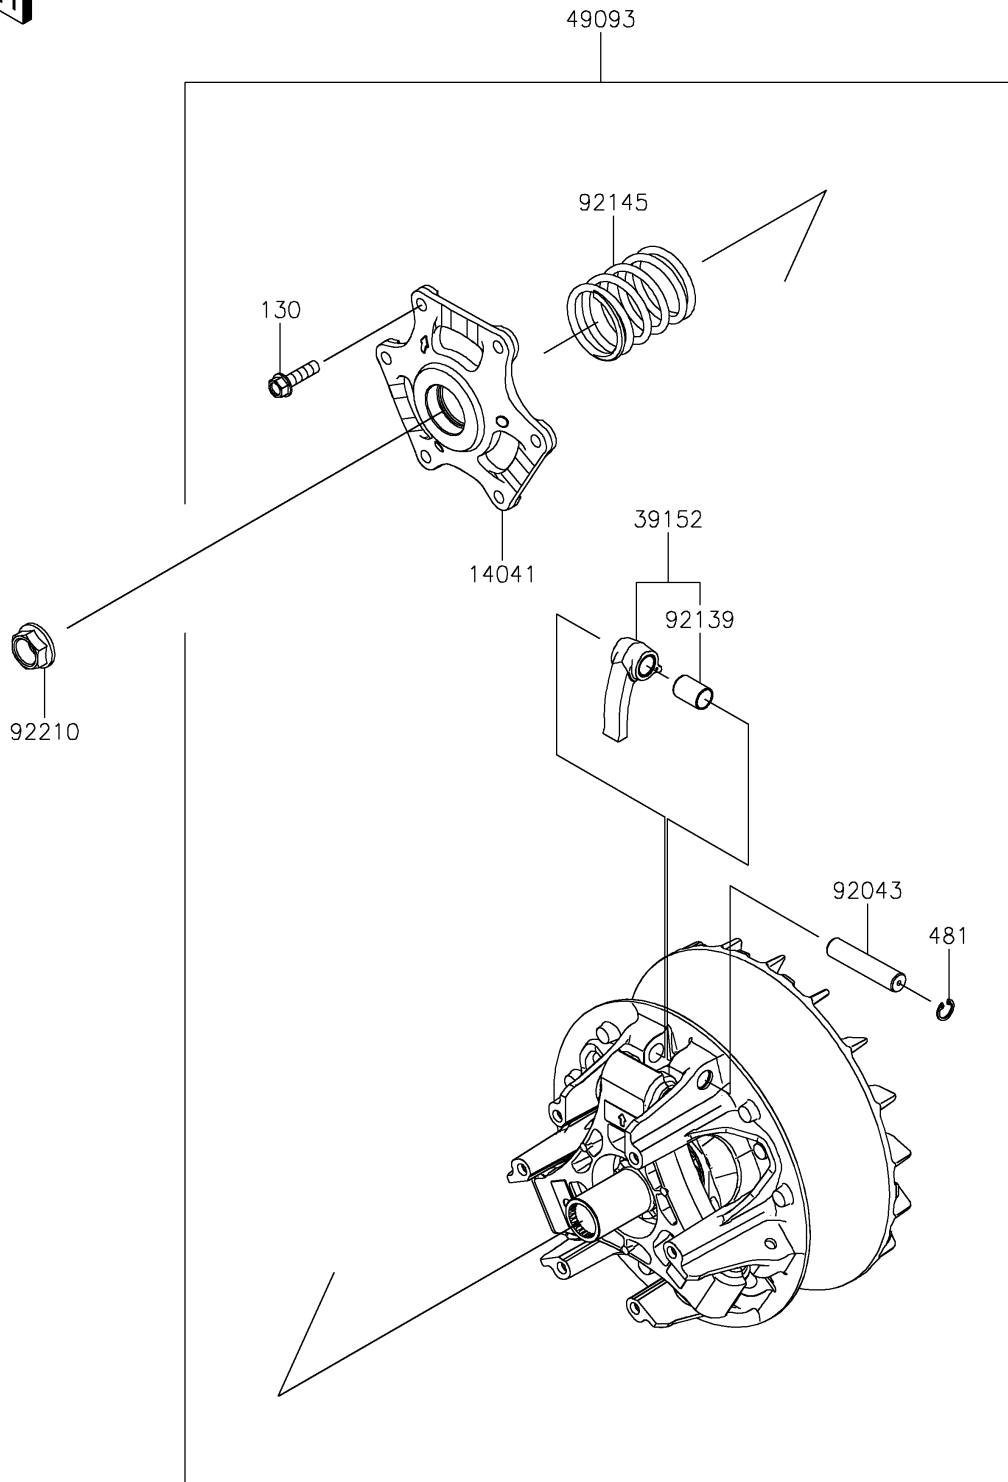

2025 TERYX KRX[®] 1000 BLACKOUT EDITION

PARTS DIAGRAM

Drive Converter

E1391

2025 TERYX KRX[®] 1000 BLACKOUT EDITION

PARTS LIST

Drive Converter

ITEM NAME	PART NUMBER	QUANTITY
-----------	-------------	----------
