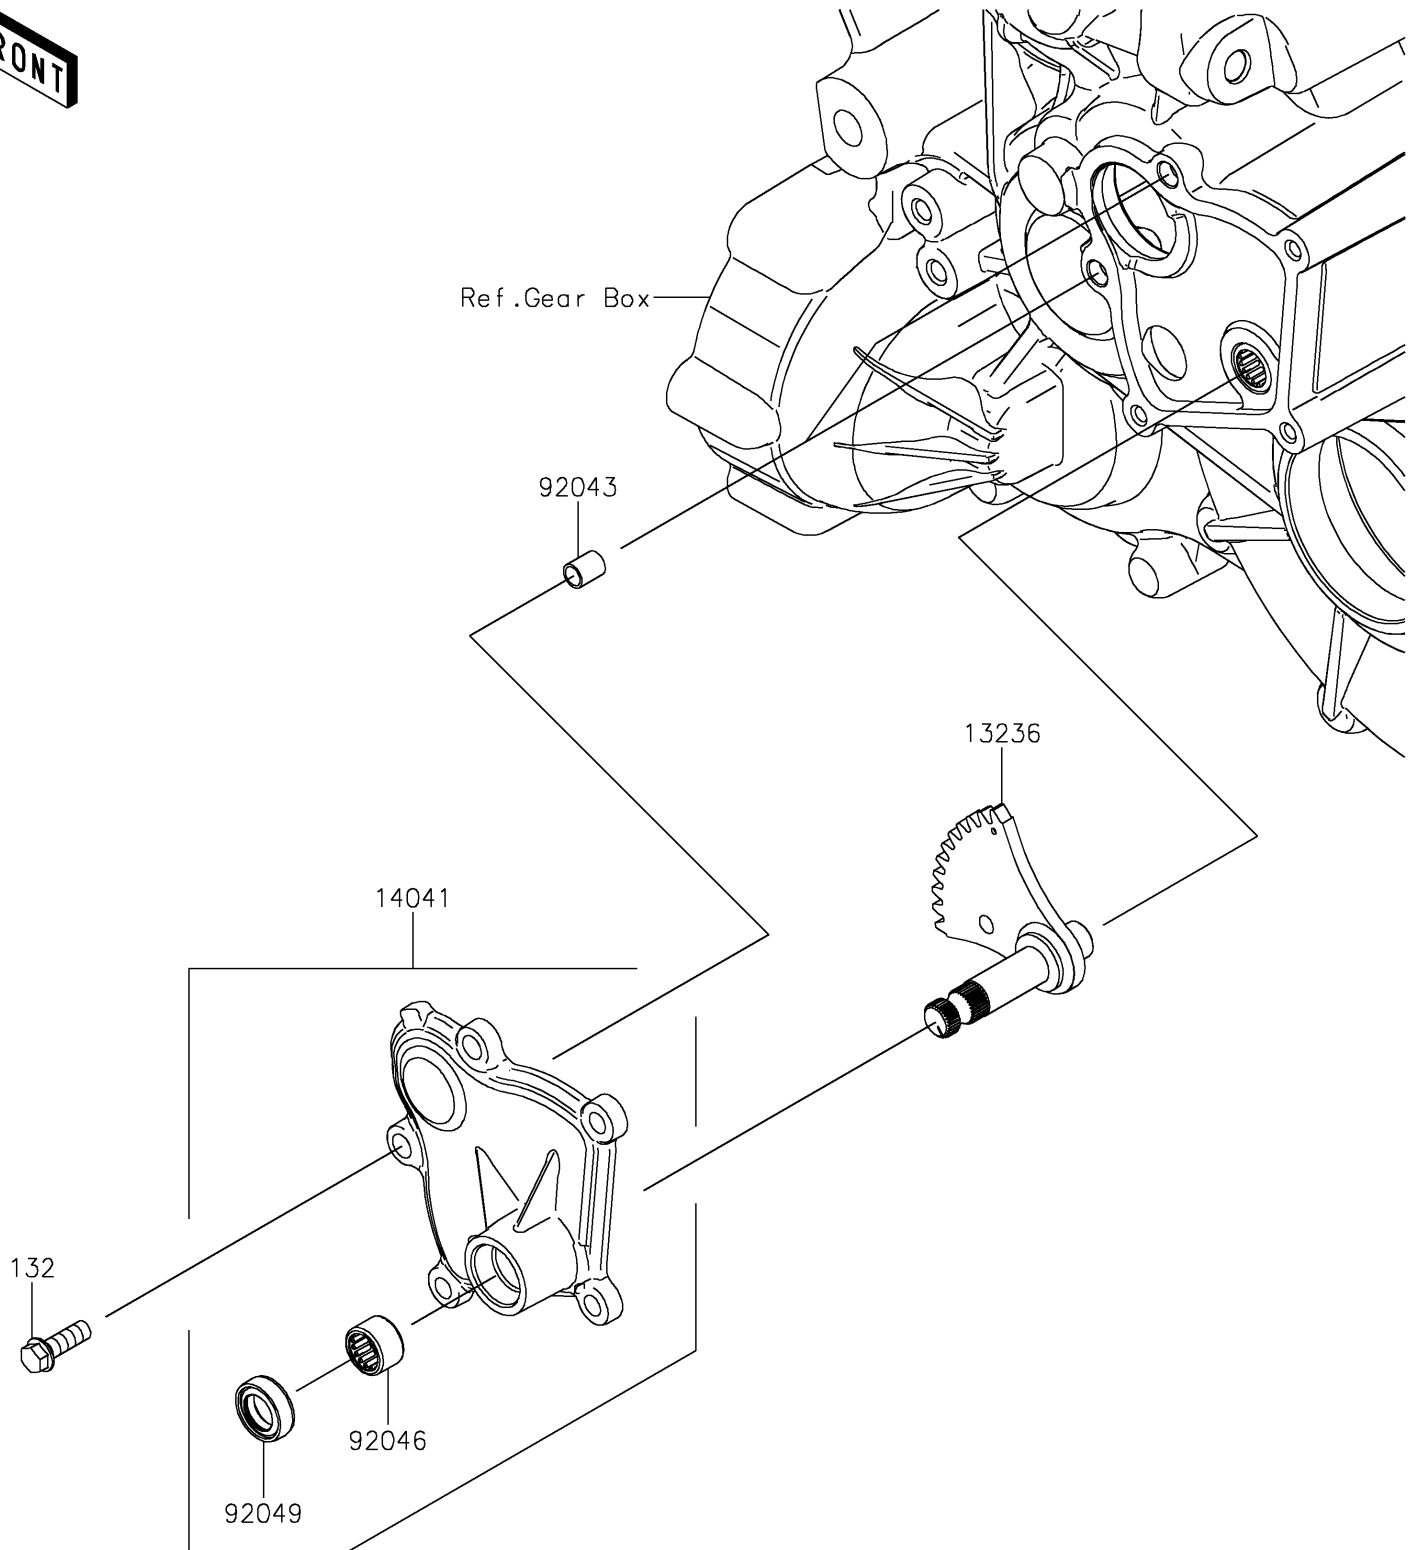

2025 Teryx KRX 1000 Blackout Edition

PARTS DIAGRAM

Gear Change Mechanism

E1370

2025 Teryx KRX 1000 Blackout Edition

PARTS LIST

Gear Change Mechanism

ITEM NAME	PART NUMBER	QUANTITY
-----------	-------------	----------
