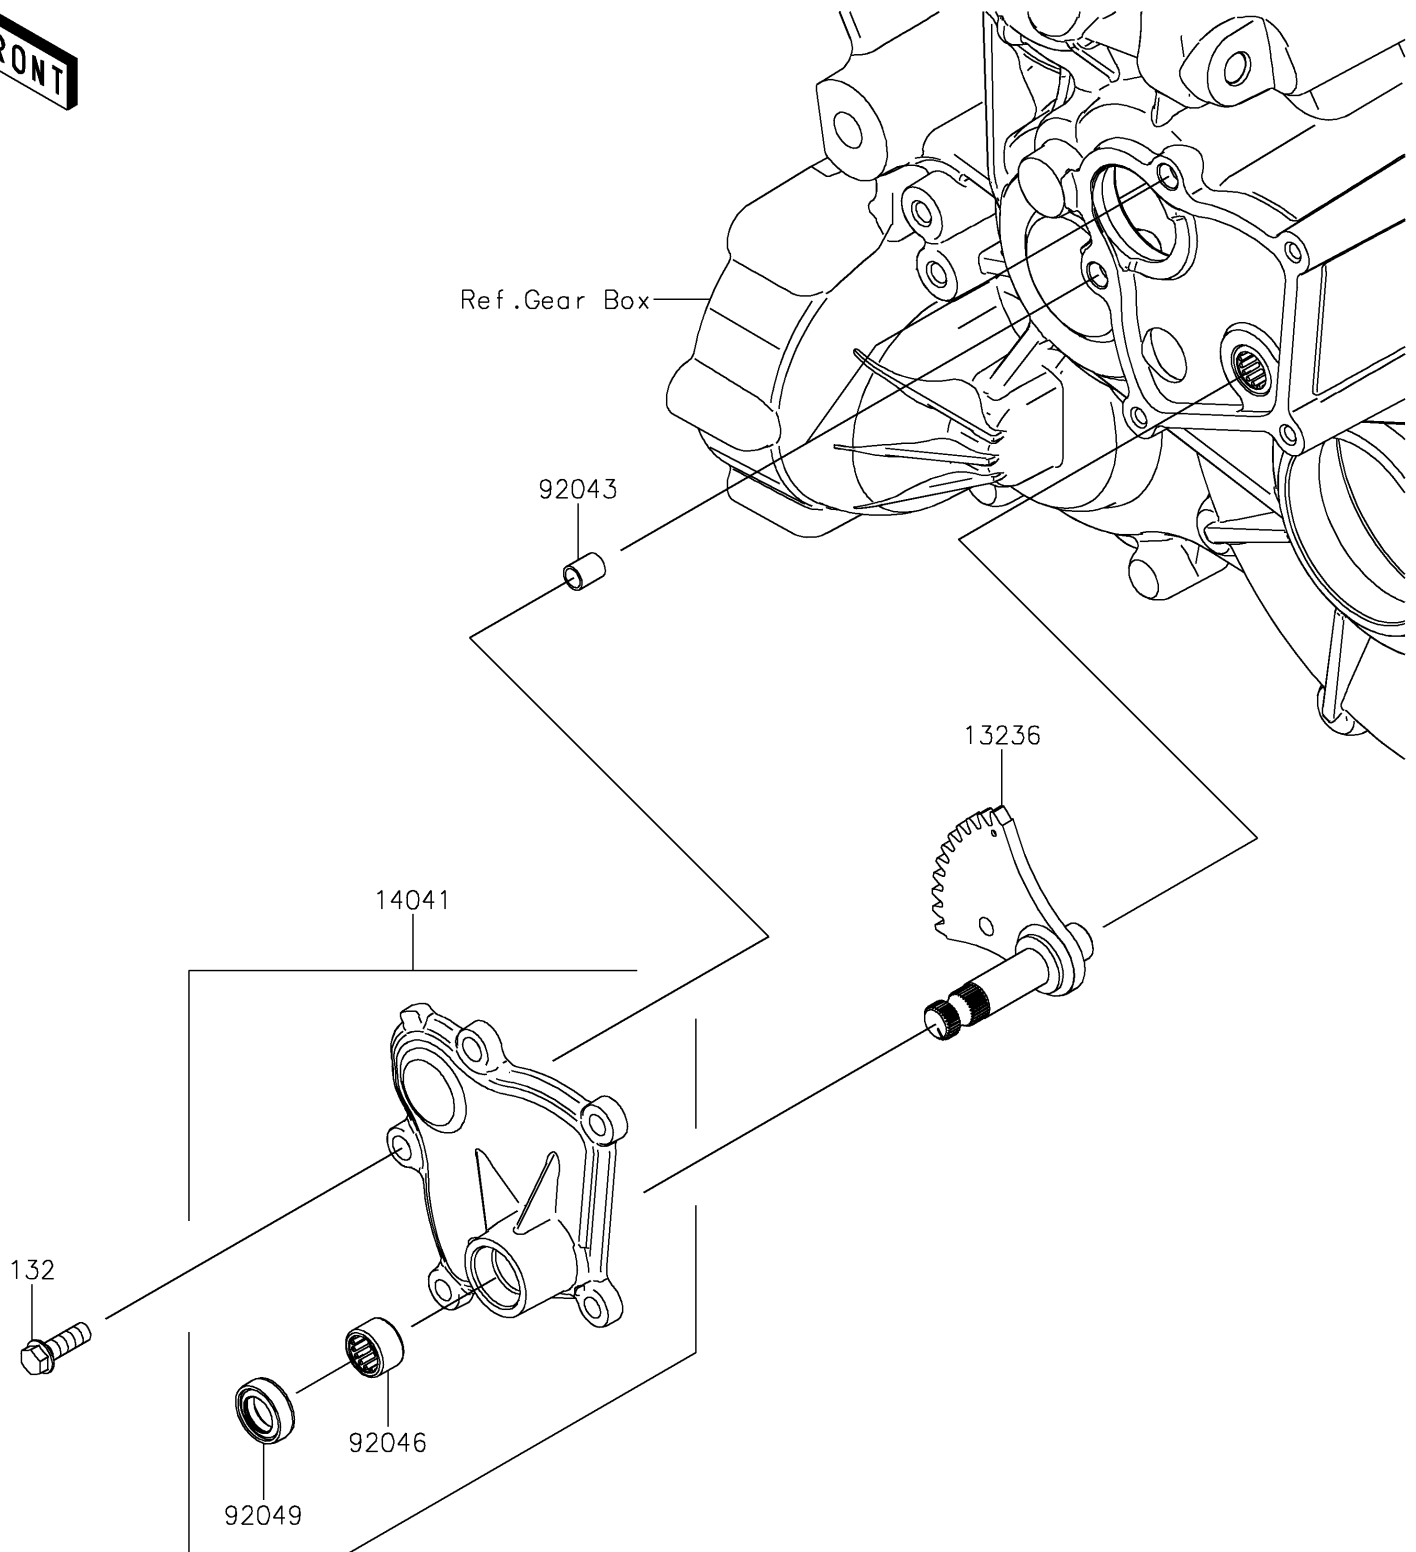

2025 TERYX KRX[®] 1000 BLACKOUT EDITION

Kawasaki
Let the Good Times Roll[®]

PARTS DIAGRAM

Gear Change Mechanism

E1370

2025 TERYX KRX[®] 1000 BLACKOUT EDITION

PARTS LIST

Gear Change Mechanism

ITEM NAME	PART NUMBER	QUANTITY
-----------	-------------	----------
