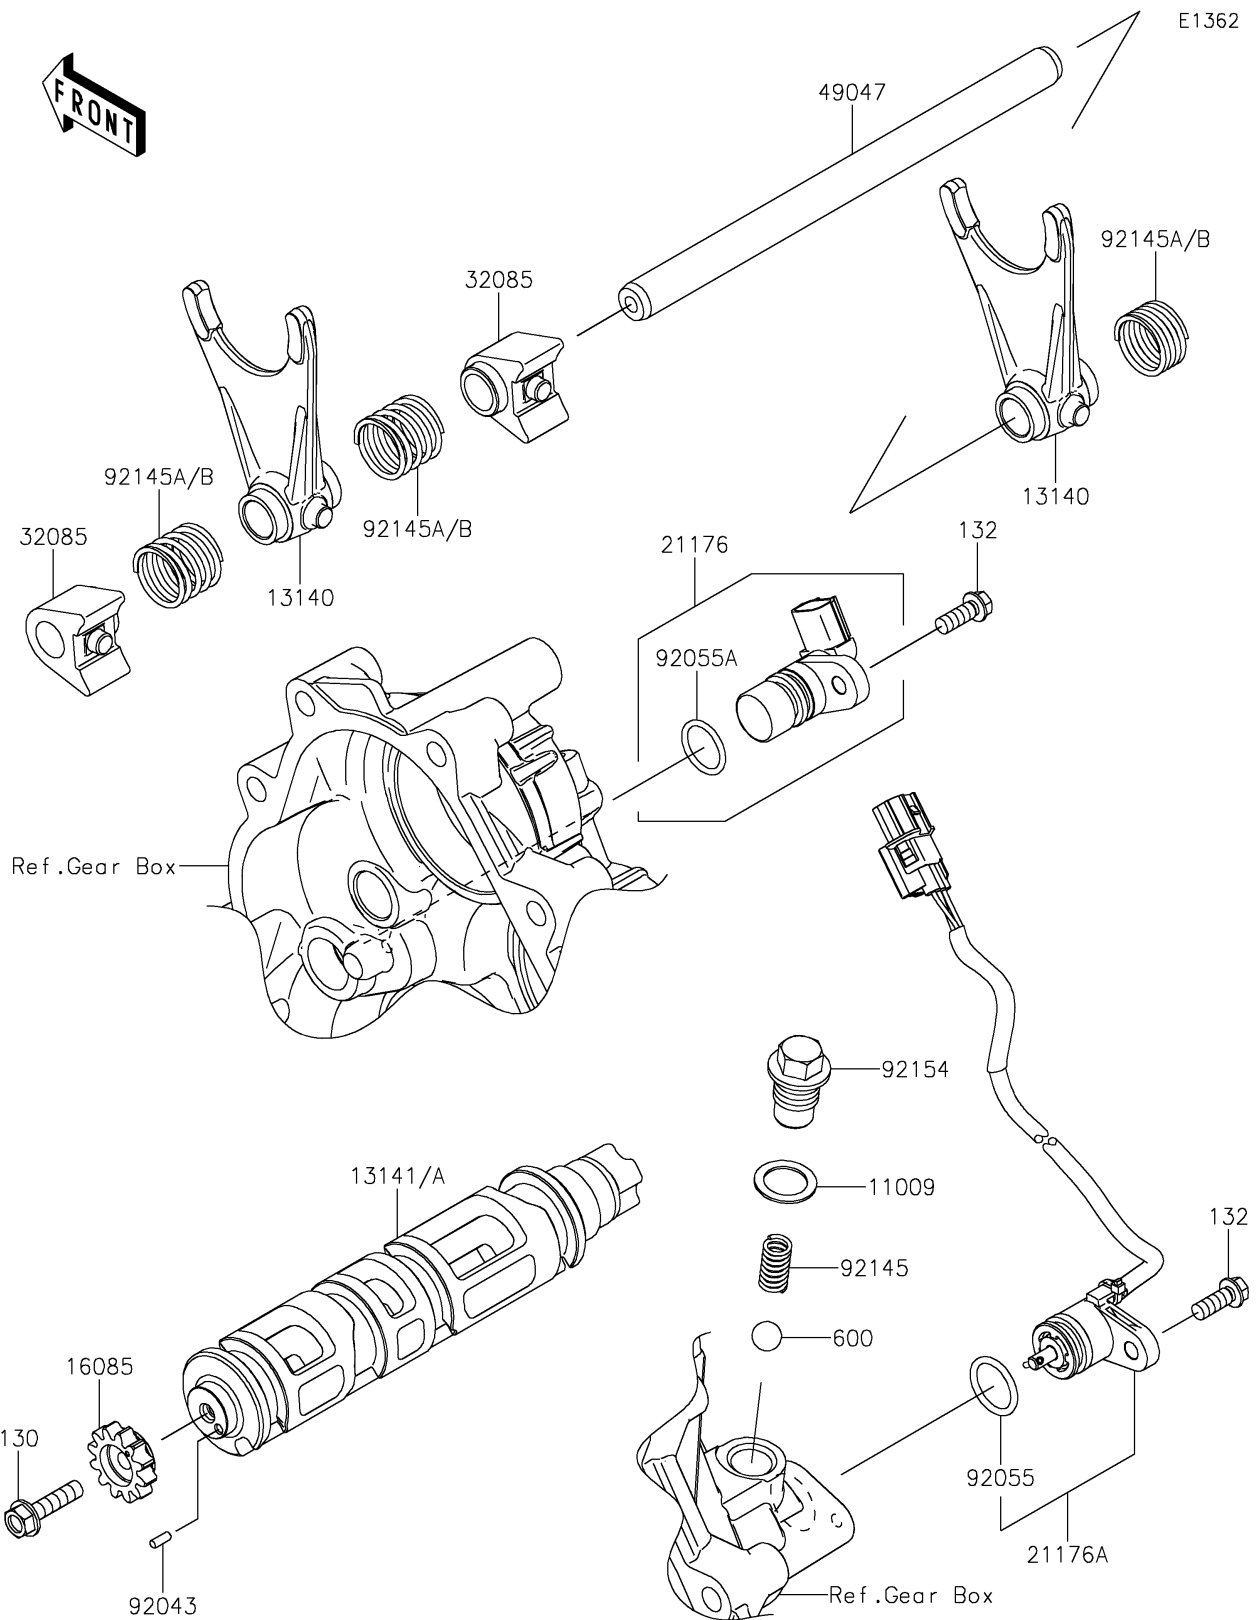

# 2025 Teryx KRX 1000 Blackout Edition

## PARTS DIAGRAM

### Gear Change Drum/Shift Fork(s)

## PARTS LIST

Gear Change Drum/Shift Fork(s)

**ITEM NAME**

**PART NUMBER**

**QUANTITY**

---