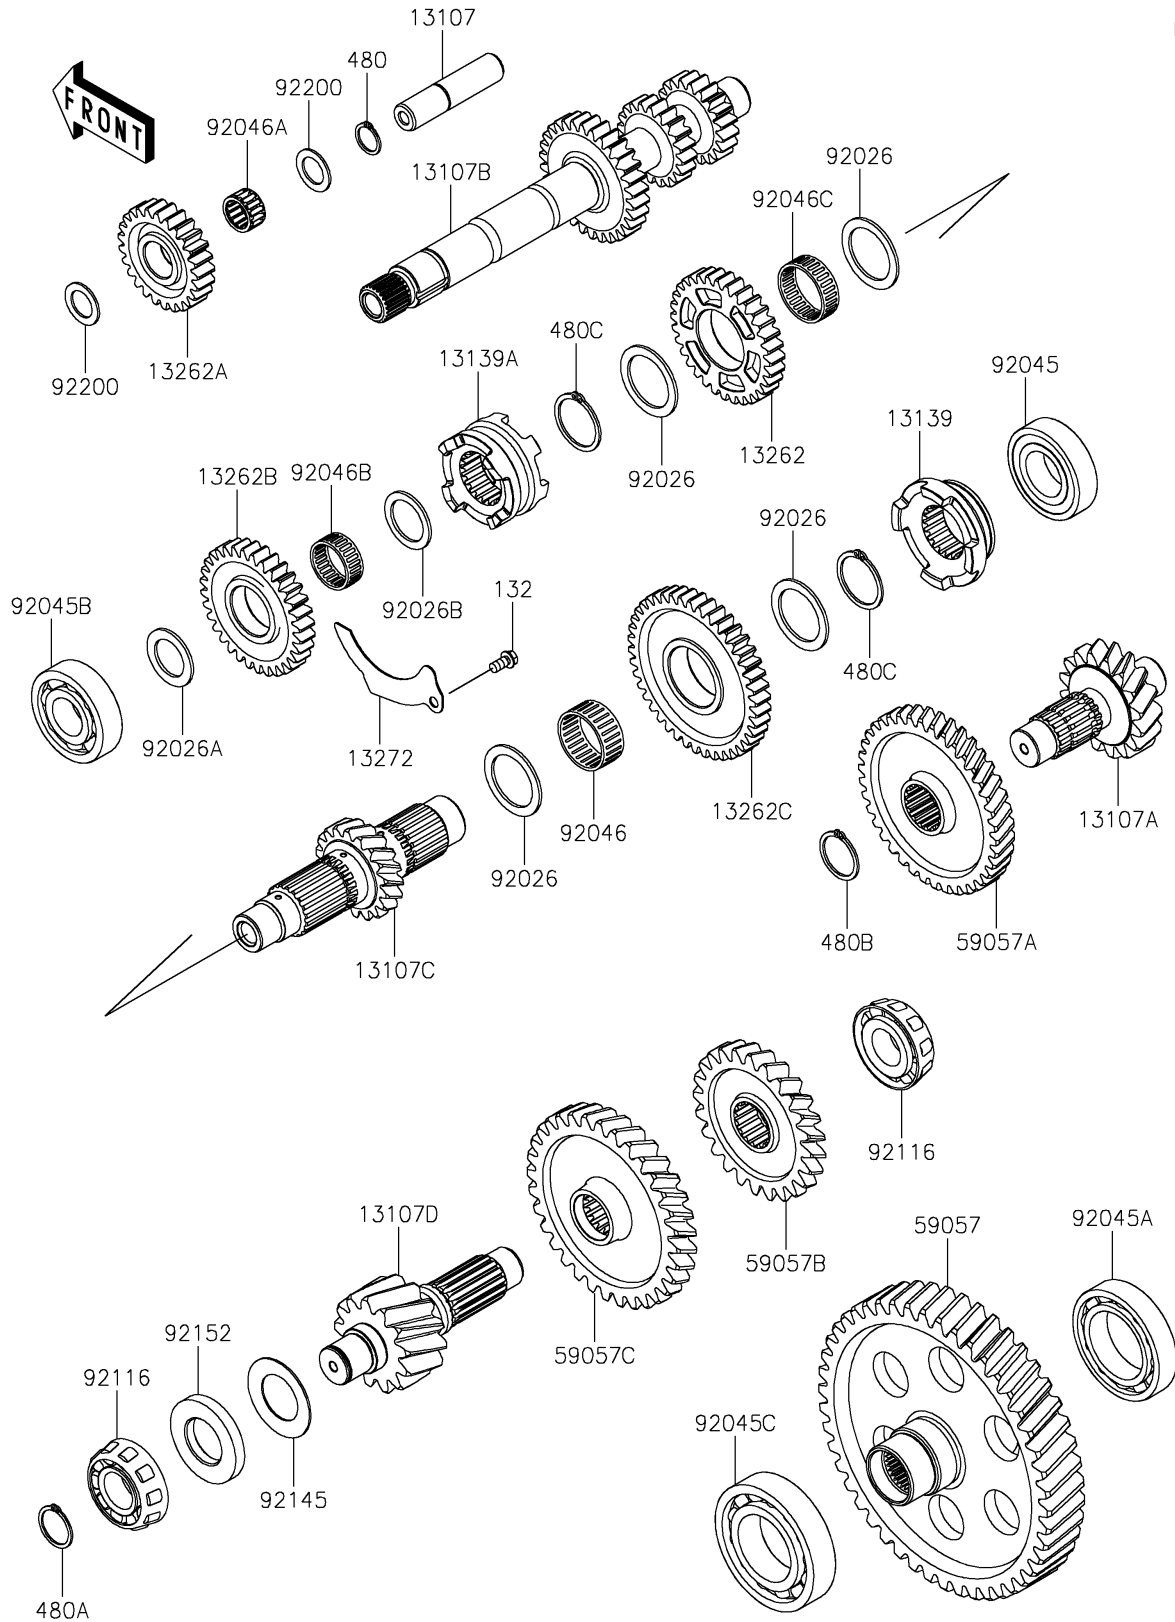

2025 TERYX KRX® 1000 BLACKOUT EDITION

PARTS DIAGRAM

Transmission

E1361

2025 TERYX KRX[®] 1000 BLACKOUT EDITION

PARTS LIST Transmission

ITEM NAME	PART NUMBER	QUANTITY
-----------	-------------	----------
