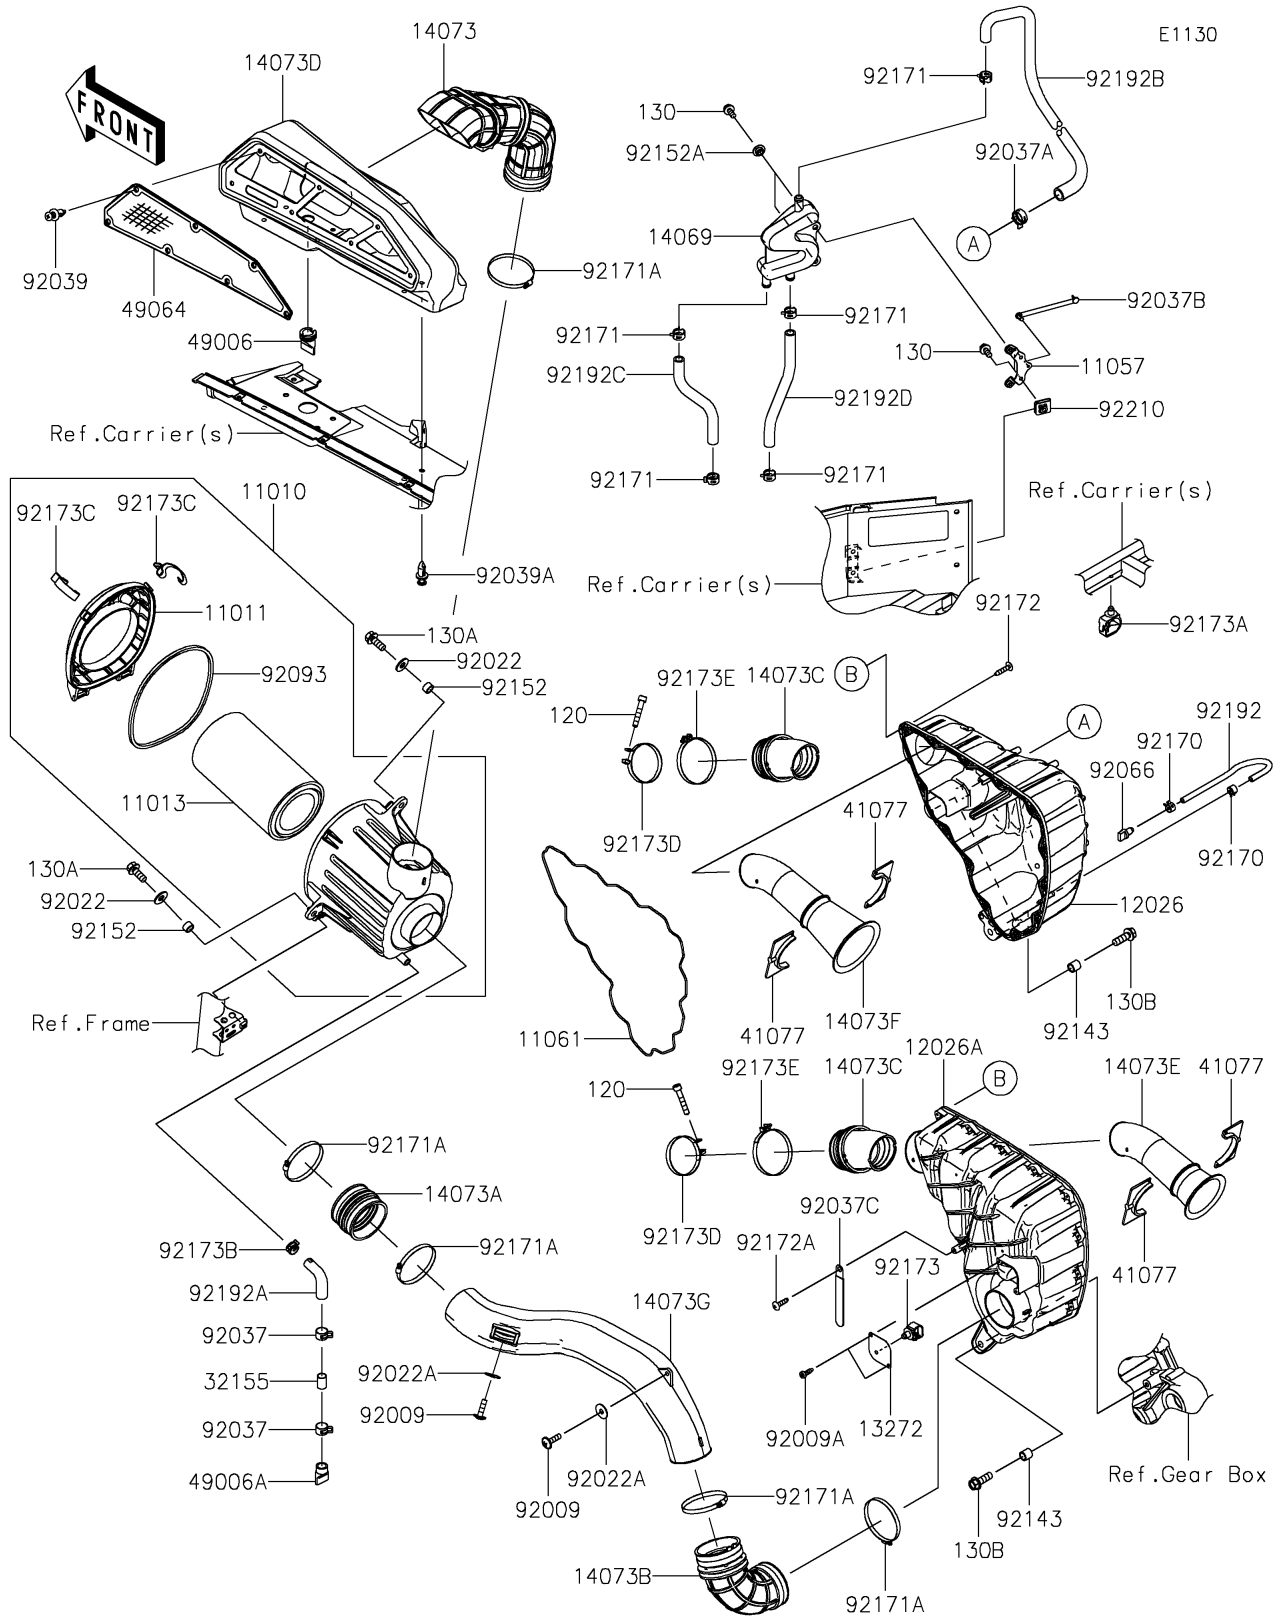

2026 Teryx KRX 1000 Blackout Edition

PARTS DIAGRAM

Air Cleaner