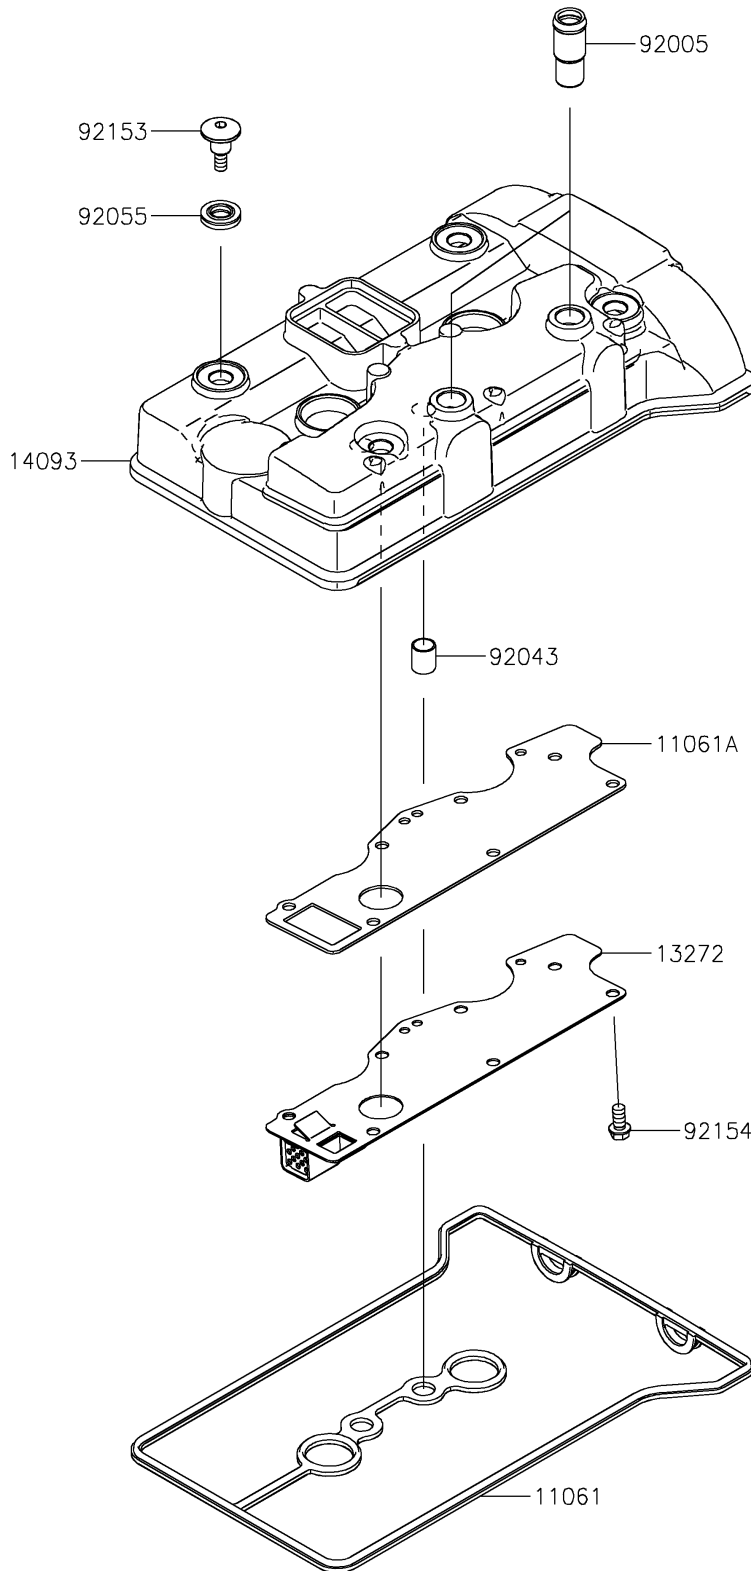

2025 Teryx KRX 1000 Blackout Edition

PARTS DIAGRAM Cylinder Head Cover

E1112

2025 Teryx KRX 1000 Blackout Edition

PARTS LIST

Cylinder Head Cover

ITEM NAME	PART NUMBER	QUANTITY
-----------	-------------	----------
