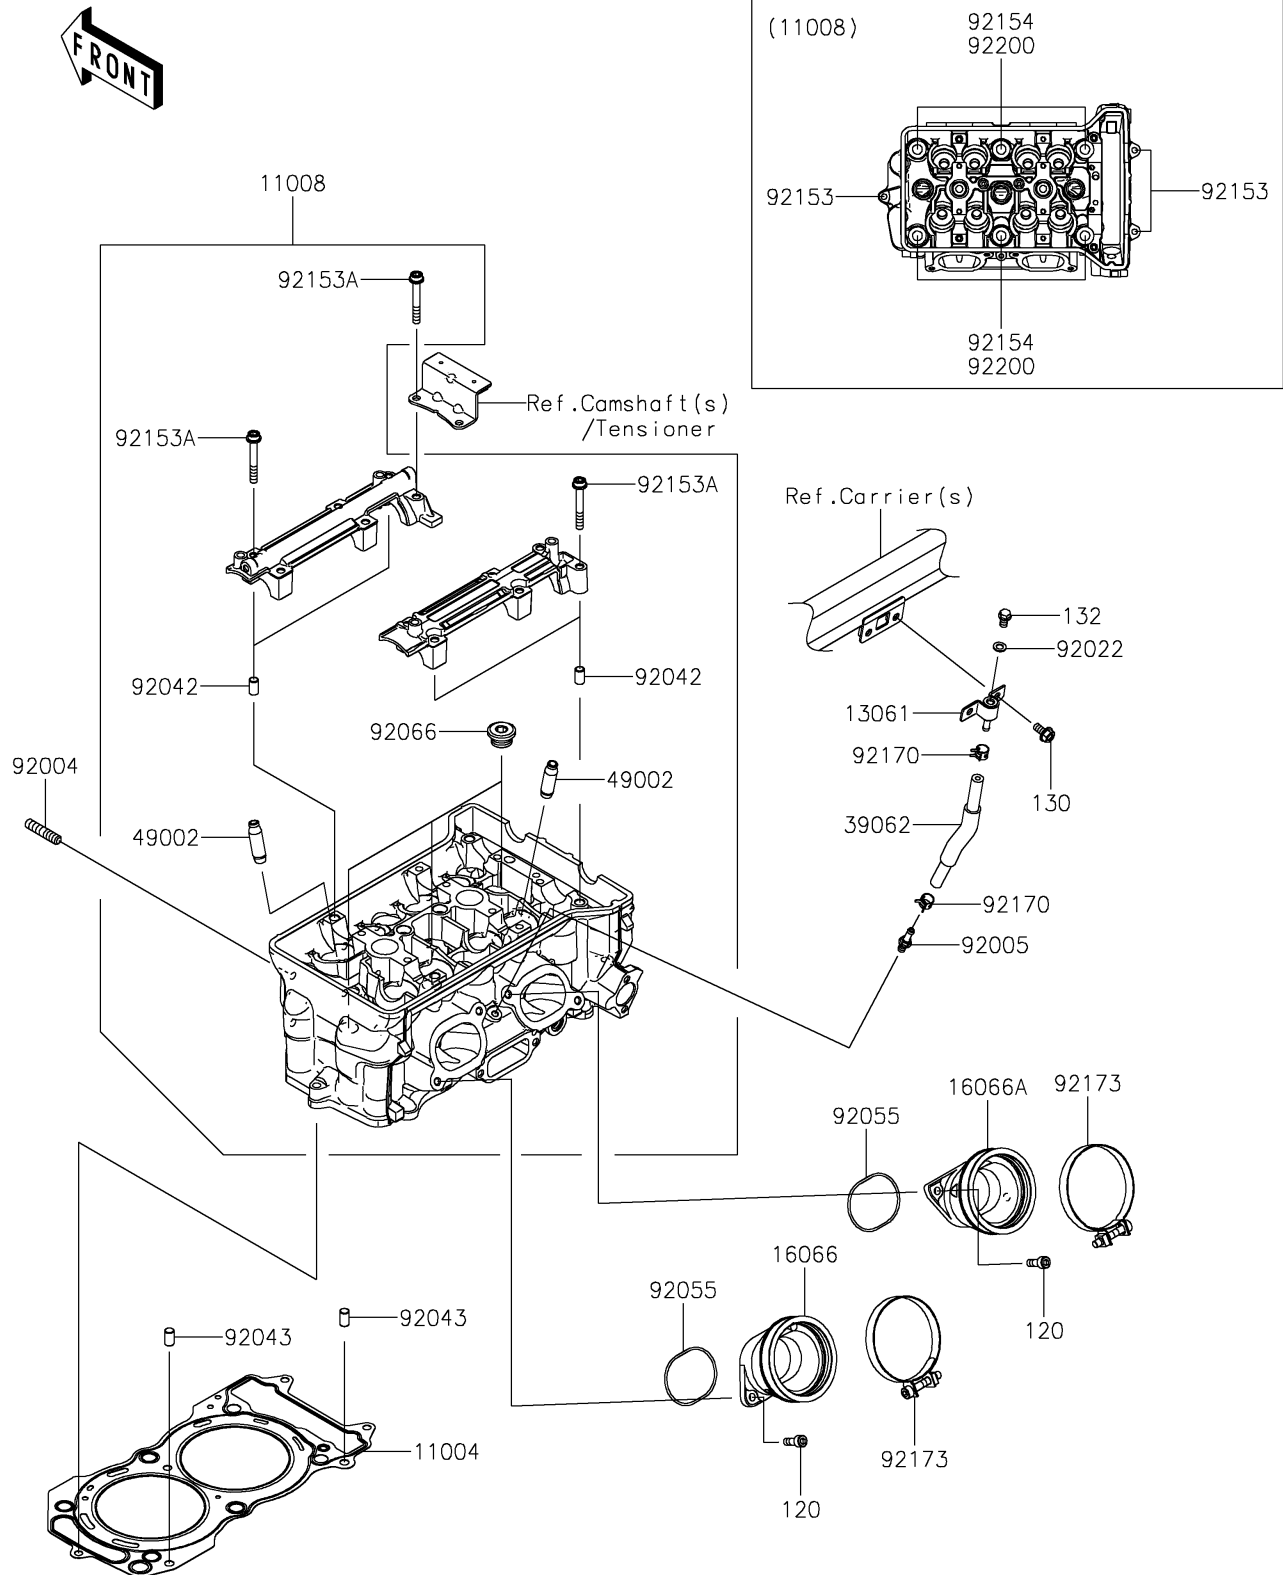

2025 Teryx KRX 1000 Blackout Edition

PARTS DIAGRAM

Cylinder Head

E1111

2025 Teryx KRX 1000 Blackout Edition

PARTS LIST Cylinder Head

| ITEM NAME | PART NUMBER | QUANTITY |
|-----------|-------------|----------|
|-----------|-------------|----------|
