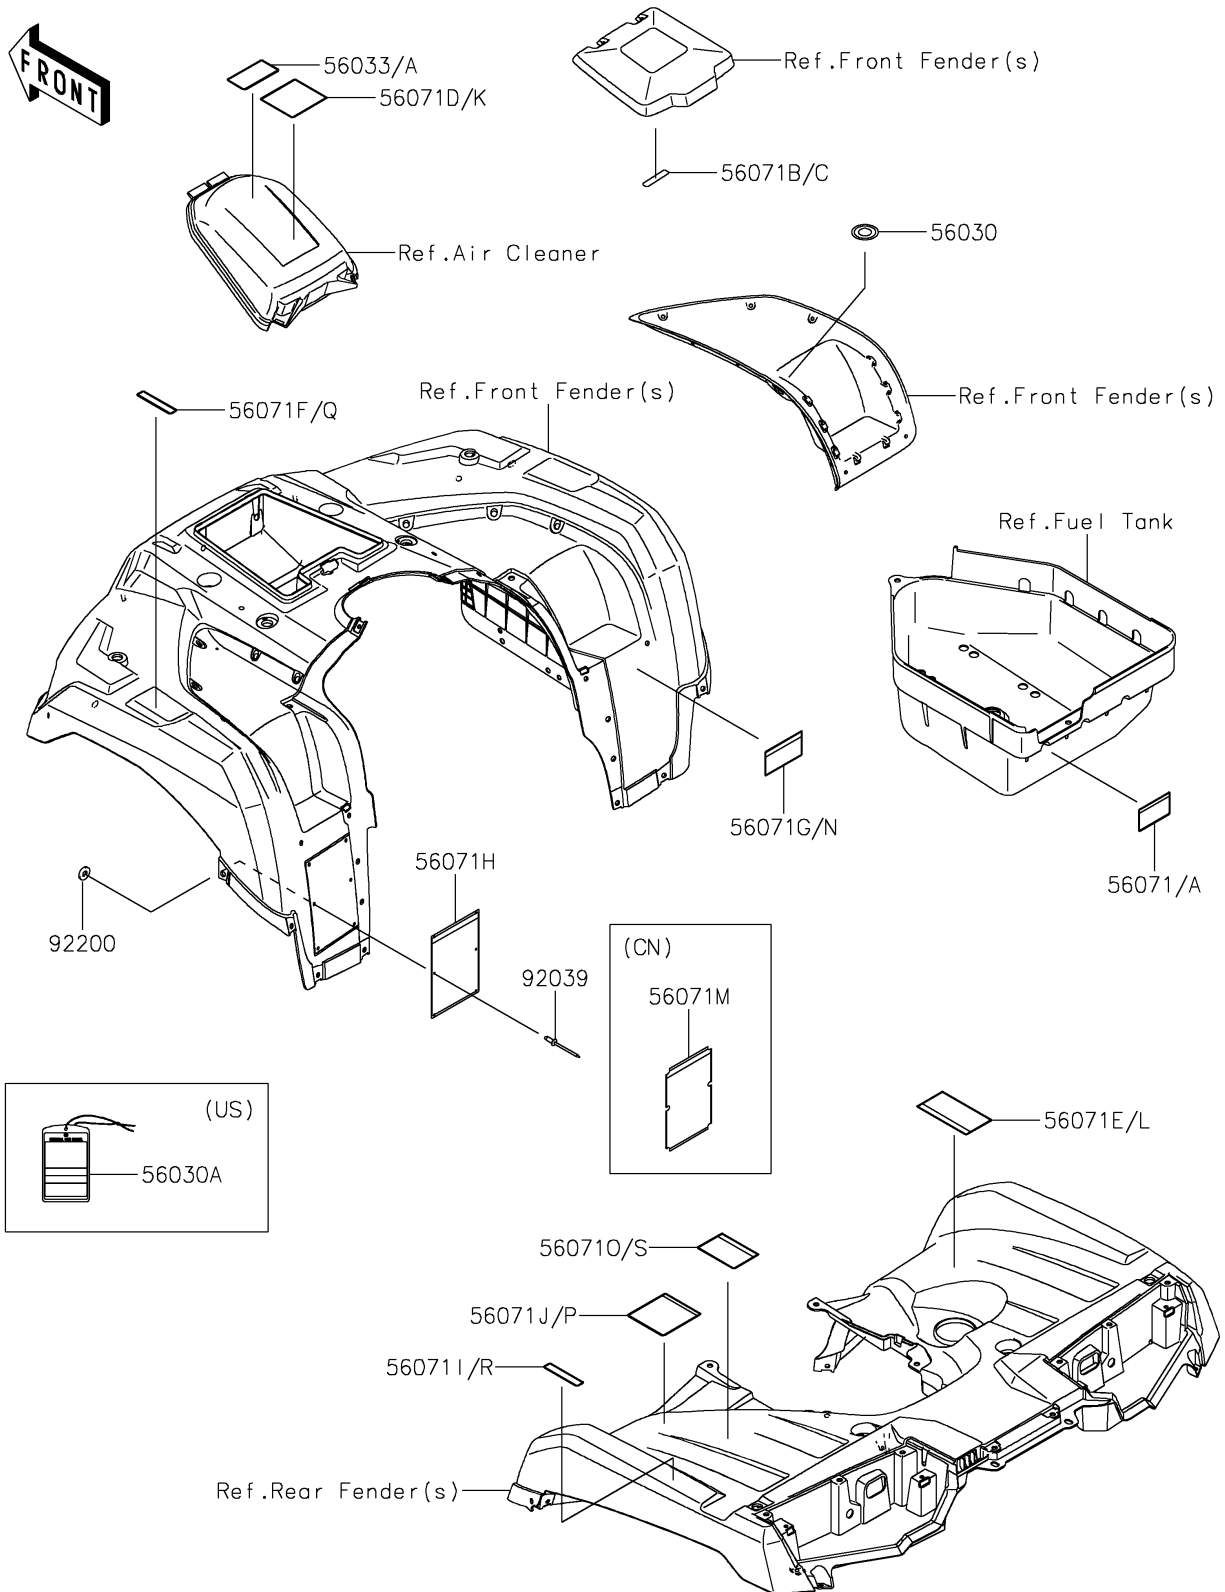

## PARTS DIAGRAM

### Labels

F2860

## PARTS LIST

### Labels

ITEM NAME	PART NUMBER	QUANTITY
LABEL,IGNITION SWITCH (Ref # 56030)	56030-0018	1
LABEL,HANGTAG (Ref # 56030A)	56030-0194	1
LABEL-MANUAL,AIR CLEANER (Ref # 56033)	56033-1504	1
LABEL-WARNING,TOWING (Ref # 56071)	56071-0079	1
LABEL-WARNING,STORAGE (Ref # 56071B)	56071-0199	1
LABEL-WARNING,UNDER 16 (Ref # 56071D)	56071-1232	1
LABEL-WARNING,DRIVE BELT (Ref # 56071E)	56071-1233	1
LABEL-WARNING,MAX LOAD 40KG (Ref # 56071F)	56071-1234	1
LABEL-WARNING,SHIFT LEVER (Ref # 56071G)	56071-1236	1
LABEL-WARNING,SERIOUS INJURY (Ref # 56071H)	56071-1237	1
LABEL-WARNING,MAXIMUM LOAD (Ref # 56071I)	56071-1238	1
LABEL-WARNING,TIRE&LOAD (Ref # 56071J)	56071-1239	1
LABEL-WARNING,NO PASSENGER (Ref # 56071S)	56071-1257	1
RIVET,3.2X8 (Ref # 92039)	92039-3763	6
WASHER,3.5X8X1 (Ref # 92200)	92200-1251	6