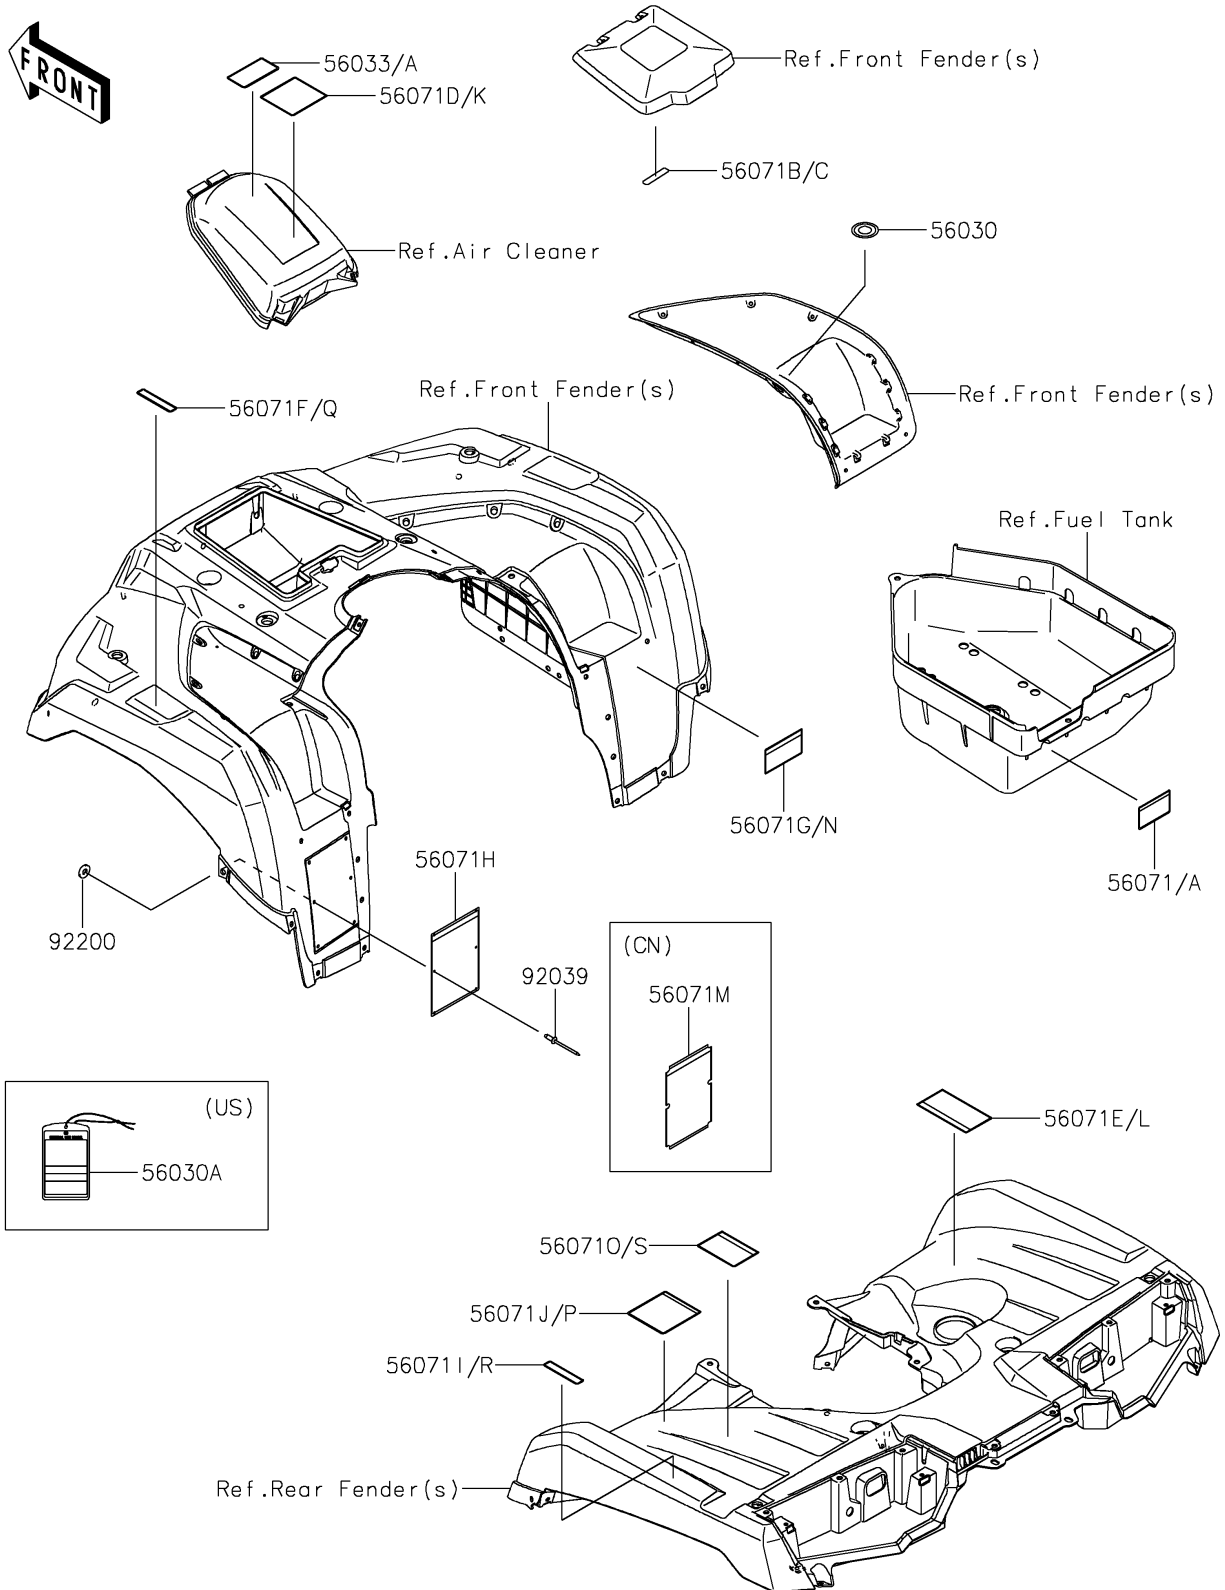

2025 BRUTE FORCE® 750 EPS

PARTS DIAGRAM

Labels

F2860

2025 BRUTE FORCE® 750 EPS

PARTS LIST

Labels

ITEM NAME	PART NUMBER	QUANTITY
LABEL,IGNITION SWITCH (Ref # 56030)	56030-0018	1
LABEL,HANGTAG (Ref # 56030A)	56030-0194	1
LABEL-MANUAL,AIR CLEANER (Ref # 56033)	56033-1504	1
LABEL-WARNING,TOWING (Ref # 56071)	56071-0079	1
LABEL-WARNING,STORAGE (Ref # 56071B)	56071-0199	1
LABEL-WARNING,UNDER 16 (Ref # 56071D)	56071-1232	1
LABEL-WARNING,DRIVE BELT (Ref # 56071E)	56071-1233	1
LABEL-WARNING,MAX LOAD 40KG (Ref # 56071F)	56071-1234	1
LABEL-WARNING,SHIFT LEVER (Ref # 56071G)	56071-1236	1
LABEL-WARNING,SERIOUS INJURY (Ref # 56071H)	56071-1237	1
LABEL-WARNING,MAXIMUM LOAD (Ref # 56071I)	56071-1238	1
LABEL-WARNING,TIRE&LOAD (Ref # 56071J)	56071-1239	1
LABEL-WARNING,NO PASSENGER (Ref # 56071S)	56071-1257	1
RIVET,3.2X8 (Ref # 92039)	92039-3763	6
WASHER,3.5X8X1 (Ref # 92200)	92200-1251	6