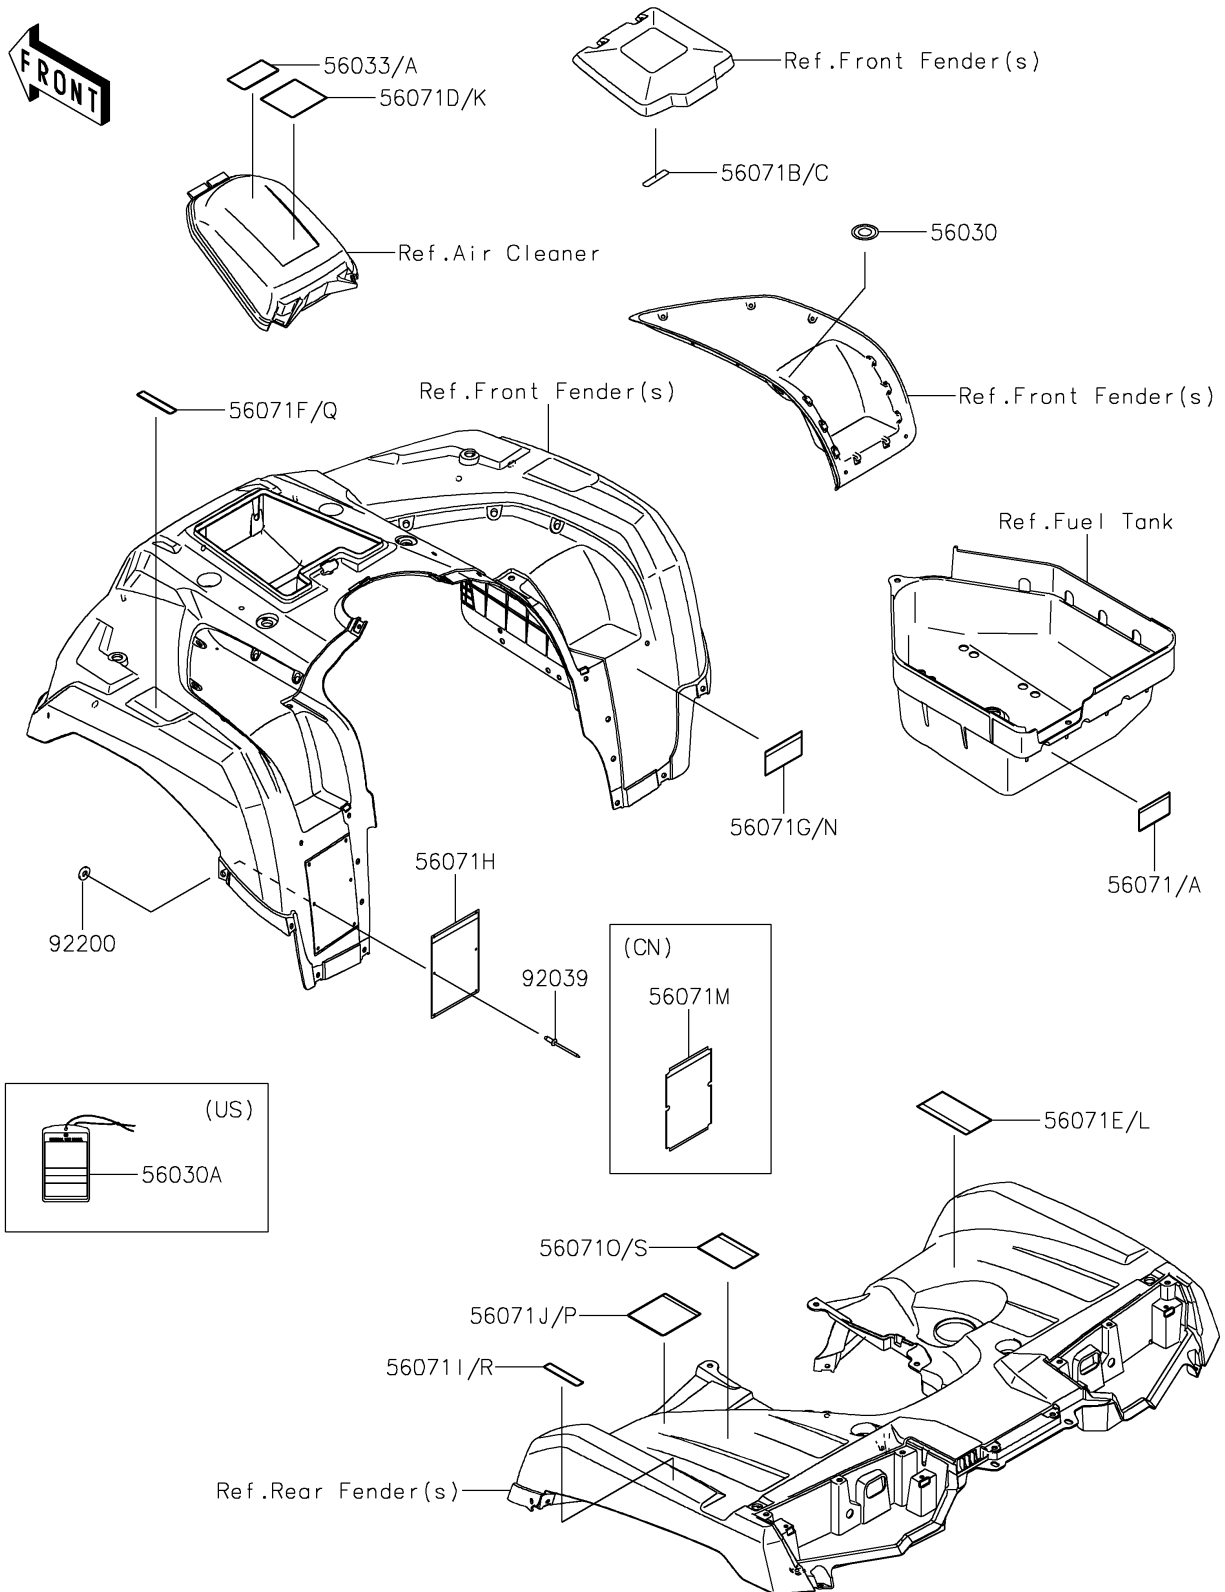

2024 BRUTE FORCE® 750 EPS

PARTS DIAGRAM

Labels

F2860

2024 BRUTE FORCE® 750 EPS

PARTS LIST

Labels

ITEM NAME	PART NUMBER	QUANTITY
LABEL,IGNITION SWITCH (Ref # 56030)	56030-0018	1
LABEL-MANUAL,AIR CLEANER (Ref # 56033)	56033-1504	1
LABEL-WARNING,TOWING (Ref # 56071)	56071-0079	1
LABEL-WARNING,STORAGE (Ref # 56071B)	56071-0199	1
LABEL-WARNING,UNDER 16 (Ref # 56071D)	56071-1232	1
LABEL-WARNING,DRIVE BELT (Ref # 56071E)	56071-1233	1
LABEL-WARNING,MAX LOAD 40KG (Ref # 56071F)	56071-1234	1
LABEL-WARNING,SHIFT LEVER (Ref # 56071G)	56071-1236	1
LABEL-WARNING,SERIOUS INJURY (Ref # 56071H)	56071-1237	1
LABEL-WARNING,MAXIMUM LOAD (Ref # 56071I)	56071-1238	1
LABEL-WARNING,TIRE&LOAD (Ref # 56071J)	56071-1239	1
LABEL-WARNING,NO PASSENGER (Ref # 56071S)	56071-1257	1
RIVET,3.2X8 (Ref # 92039)	92039-3763	6
WASHER,3.5X8X1 (Ref # 92200)	92200-1251	6