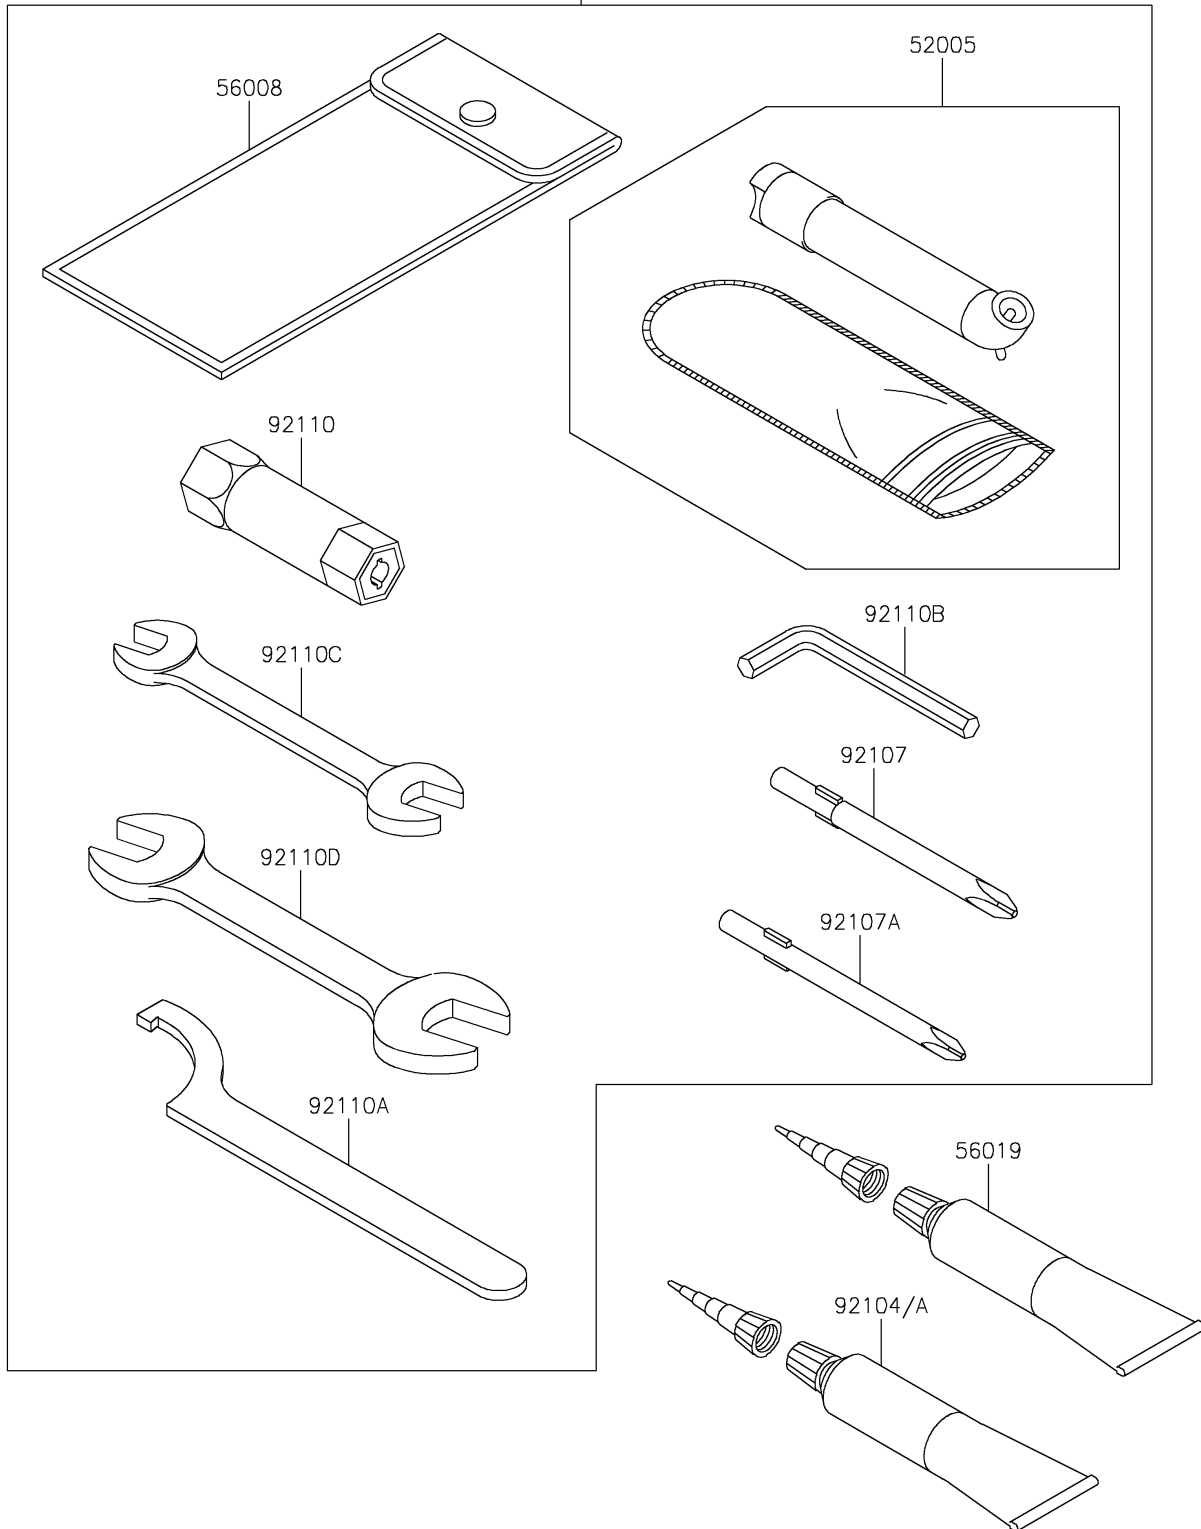

2025 BRUTE FORCE® 750 EPS

PARTS DIAGRAM

Owner's Tools

56007

E2810

2025 BRUTE FORCE® 750 EPS

PARTS LIST

Owner's Tools

ITEM NAME	PART NUMBER	QUANTITY
GAUGE,AIR (Ref # 52005)	52005-1082	1
TOOL-KIT (Ref # 56007)	56007-0014	1
BAG,TOOL (Ref # 56008)	56008-1007	1
GASKET-LIQUID,TB1211,WHITE (Ref # 56019)	56019-120	1
GASKET-LIQUID,TB1211F,CLEAR (Ref # 92104)	92104-0004	1
GASKET-LIQUID,TB1216,GRAY (Ref # 92104A)	92104-1063	1
TOOL-DRIVER,#3PHILLIPS (Ref # 92107)	92107-005	1
TOOL-DRIVER,#2PHILLIPS (Ref # 92107A)	92107-1053	1
TOOL-WRENCH,BOX,16MM (Ref # 92110)	92110-1116	1
TOOL-WRENCH,HOOK (Ref # 92110A)	92110-1129	1
TOOL-WRENCH,ALLEN,3MM (Ref # 92110B)	92110-1140	1
TOOL-WRENCH,OPEN END,10X12 (Ref # 92110C)	92110-1152	1
TOOL-WRENCH,OPEN END,14X17 (Ref # 92110D)	92110-1153	1