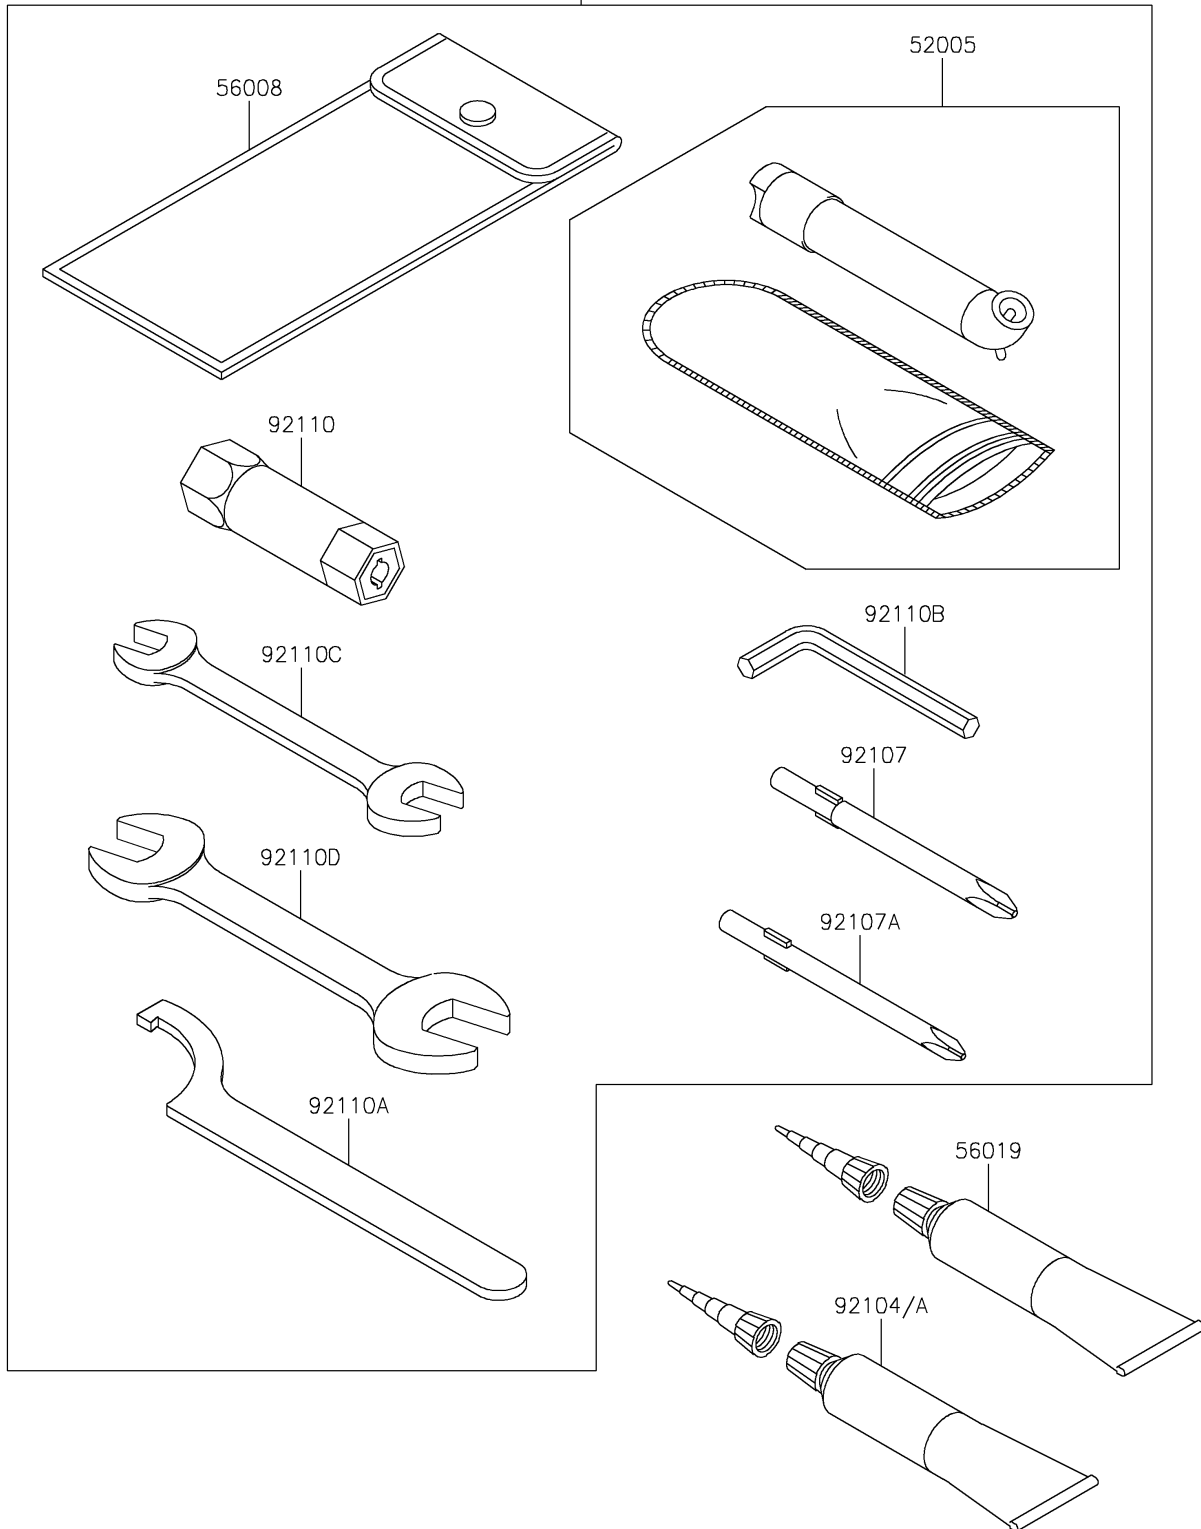

2024 BRUTE FORCE® 750 EPS

PARTS DIAGRAM

Owner's Tools

56007

E2810

2024 BRUTE FORCE® 750 EPS

PARTS LIST

Owner's Tools

ITEM NAME	PART NUMBER	QUANTITY
GAUGE,AIR (Ref # 52005)	52005-1082	1
TOOL-KIT (Ref # 56007)	56007-0014	1
BAG,TOOL (Ref # 56008)	56008-1007	1
GASKET-LIQUID,TB1211,WHITE (Ref # 56019)	56019-120	1
GASKET-LIQUID,TB1211F,CLEAR (Ref # 92104)	92104-0004	1
GASKET-LIQUID,TB1216,GRAY (Ref # 92104A)	92104-1063	1
TOOL-DRIVER,#3PHILLIPS (Ref # 92107)	92107-005	1
TOOL-DRIVER,#2PHILLIPS (Ref # 92107A)	92107-1053	1
TOOL-WRENCH,BOX,16MM (Ref # 92110)	92110-1116	1
TOOL-WRENCH,HOOK (Ref # 92110A)	92110-1129	1
TOOL-WRENCH,ALLEN,3MM (Ref # 92110B)	92110-1140	1
TOOL-WRENCH,OPEN END,10X12 (Ref # 92110C)	92110-1152	1
TOOL-WRENCH,OPEN END,14X17 (Ref # 92110D)	92110-1153	1