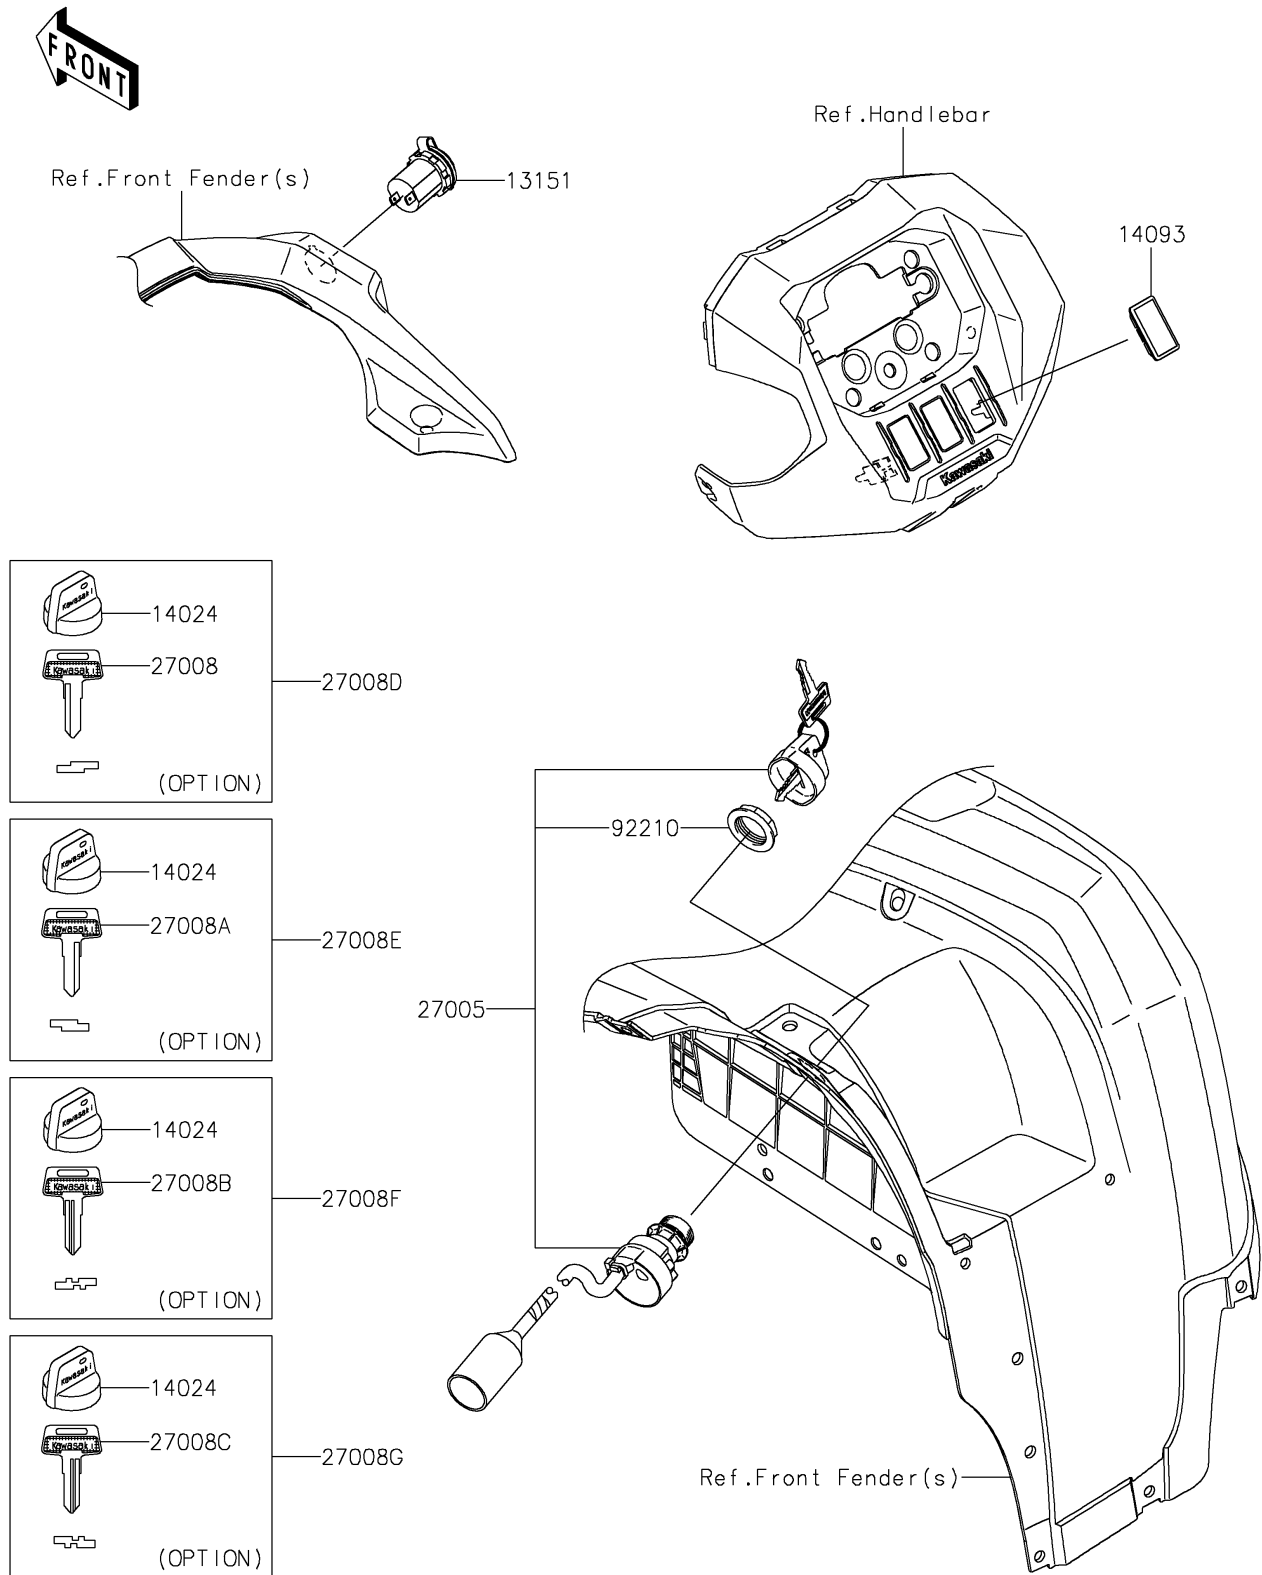

2026 BRUTE FORCE® 750 EPS

PARTS DIAGRAM

Ignition Switch

F2770

2026 BRUTE FORCE[®] 750 EPS

PARTS LIST

Ignition Switch

ITEM NAME

PART NUMBER

QUANTITY
