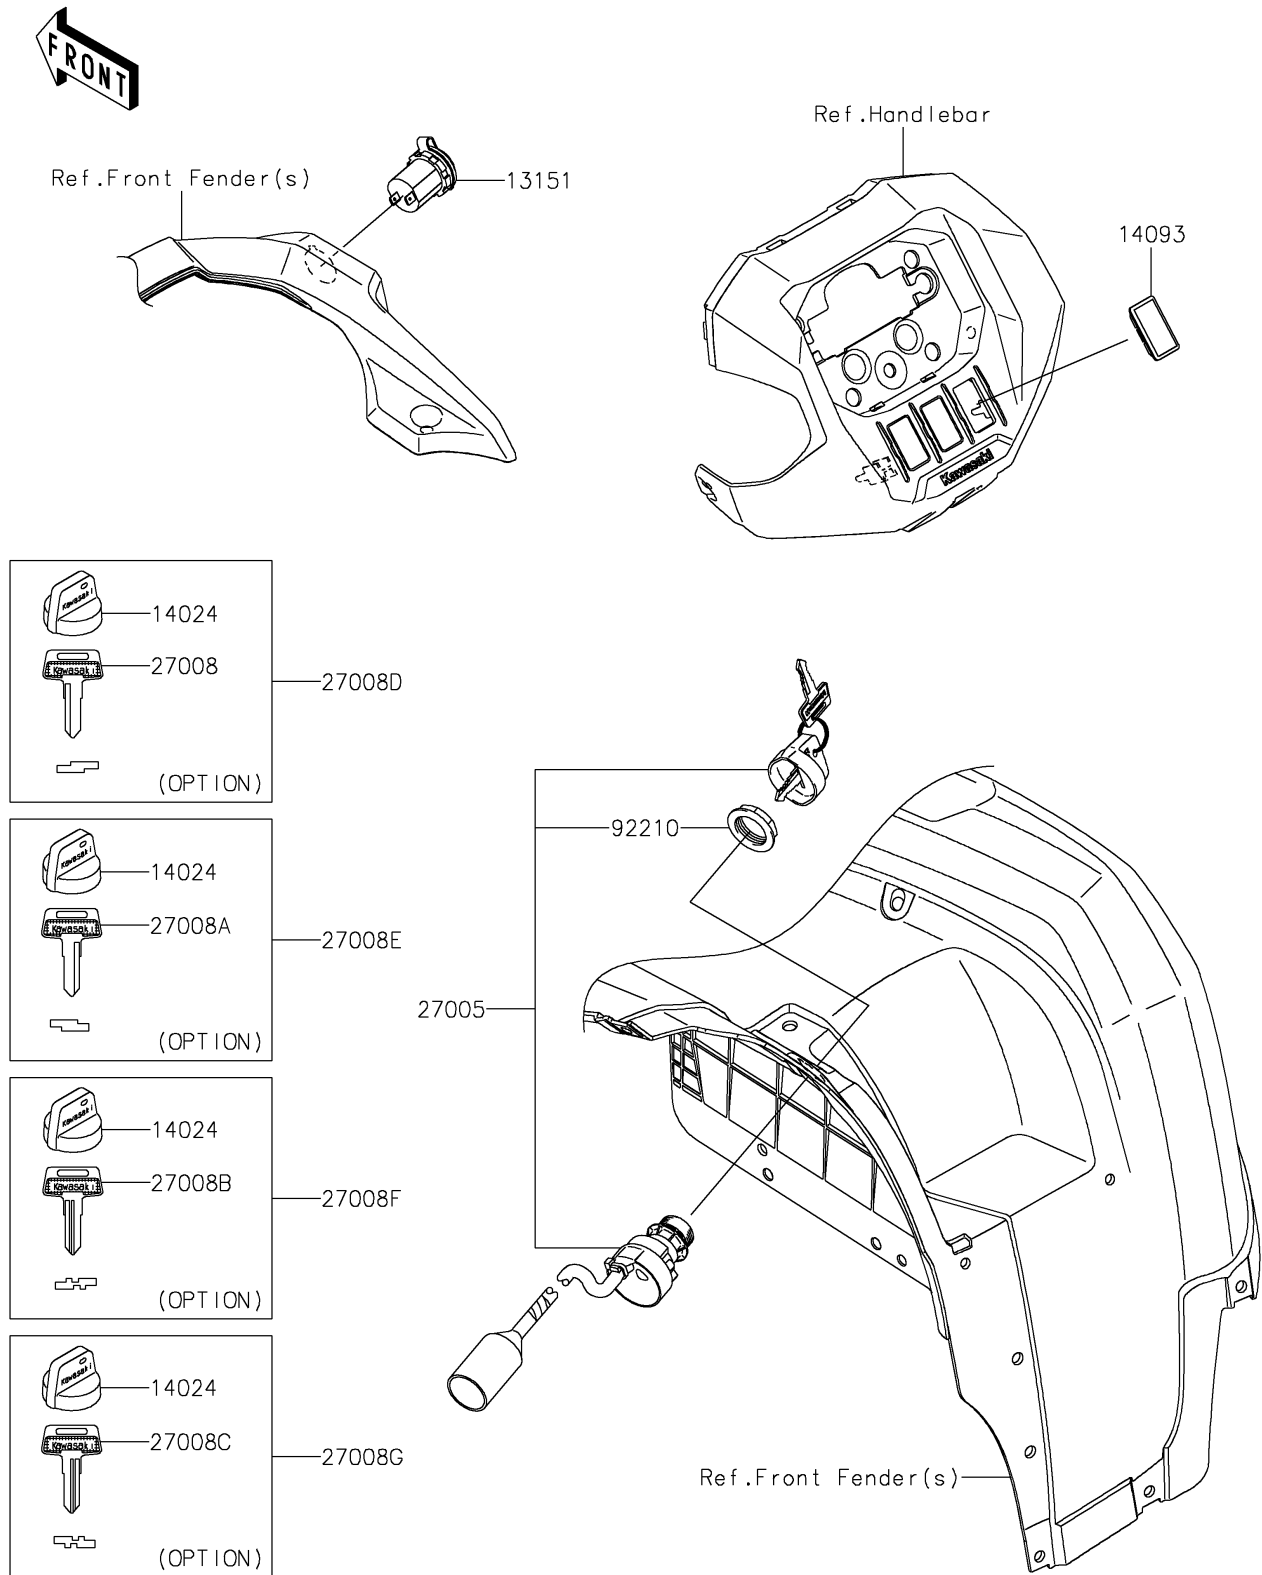

2025 BRUTE FORCE® 750 EPS

PARTS DIAGRAM

Ignition Switch

F2770

2025 BRUTE FORCE® 750 EPS

PARTS LIST

Ignition Switch

ITEM NAME	PART NUMBER	QUANTITY
SWITCH-COMP,OUTLET,12V (Ref # 13151)	13151-0556	1
COVER,KEY (Ref # 14024)	14024-1551	4
COVER,SWITCH (Ref # 14093)	14093-1202	1
SWITCH-ASSY-IGNITION (Ref # 27005)	27005-0019	1
KEY-LOCK,BLANK (Ref # 27008)	27008-1041	1
KEY-LOCK,BLANK (Ref # 27008A)	27008-1042	1
KEY-LOCK,BLANK (Ref # 27008B)	27008-1043	1
KEY-LOCK,BLANK (Ref # 27008C)	27008-1044	1
KEY-LOCK,BLANK,W/COVER (Ref # 27008D)	27008-1132	1
KEY-LOCK,BLANK,W/COVER (Ref # 27008E)	27008-1133	1
KEY-LOCK,BLANK,W/COVER (Ref # 27008F)	27008-1134	1
KEY-LOCK,BLANK,W/COVER (Ref # 27008G)	27008-1135	1
NUT,IGNITION SWITCH (Ref # 92210)	92210-1109	1