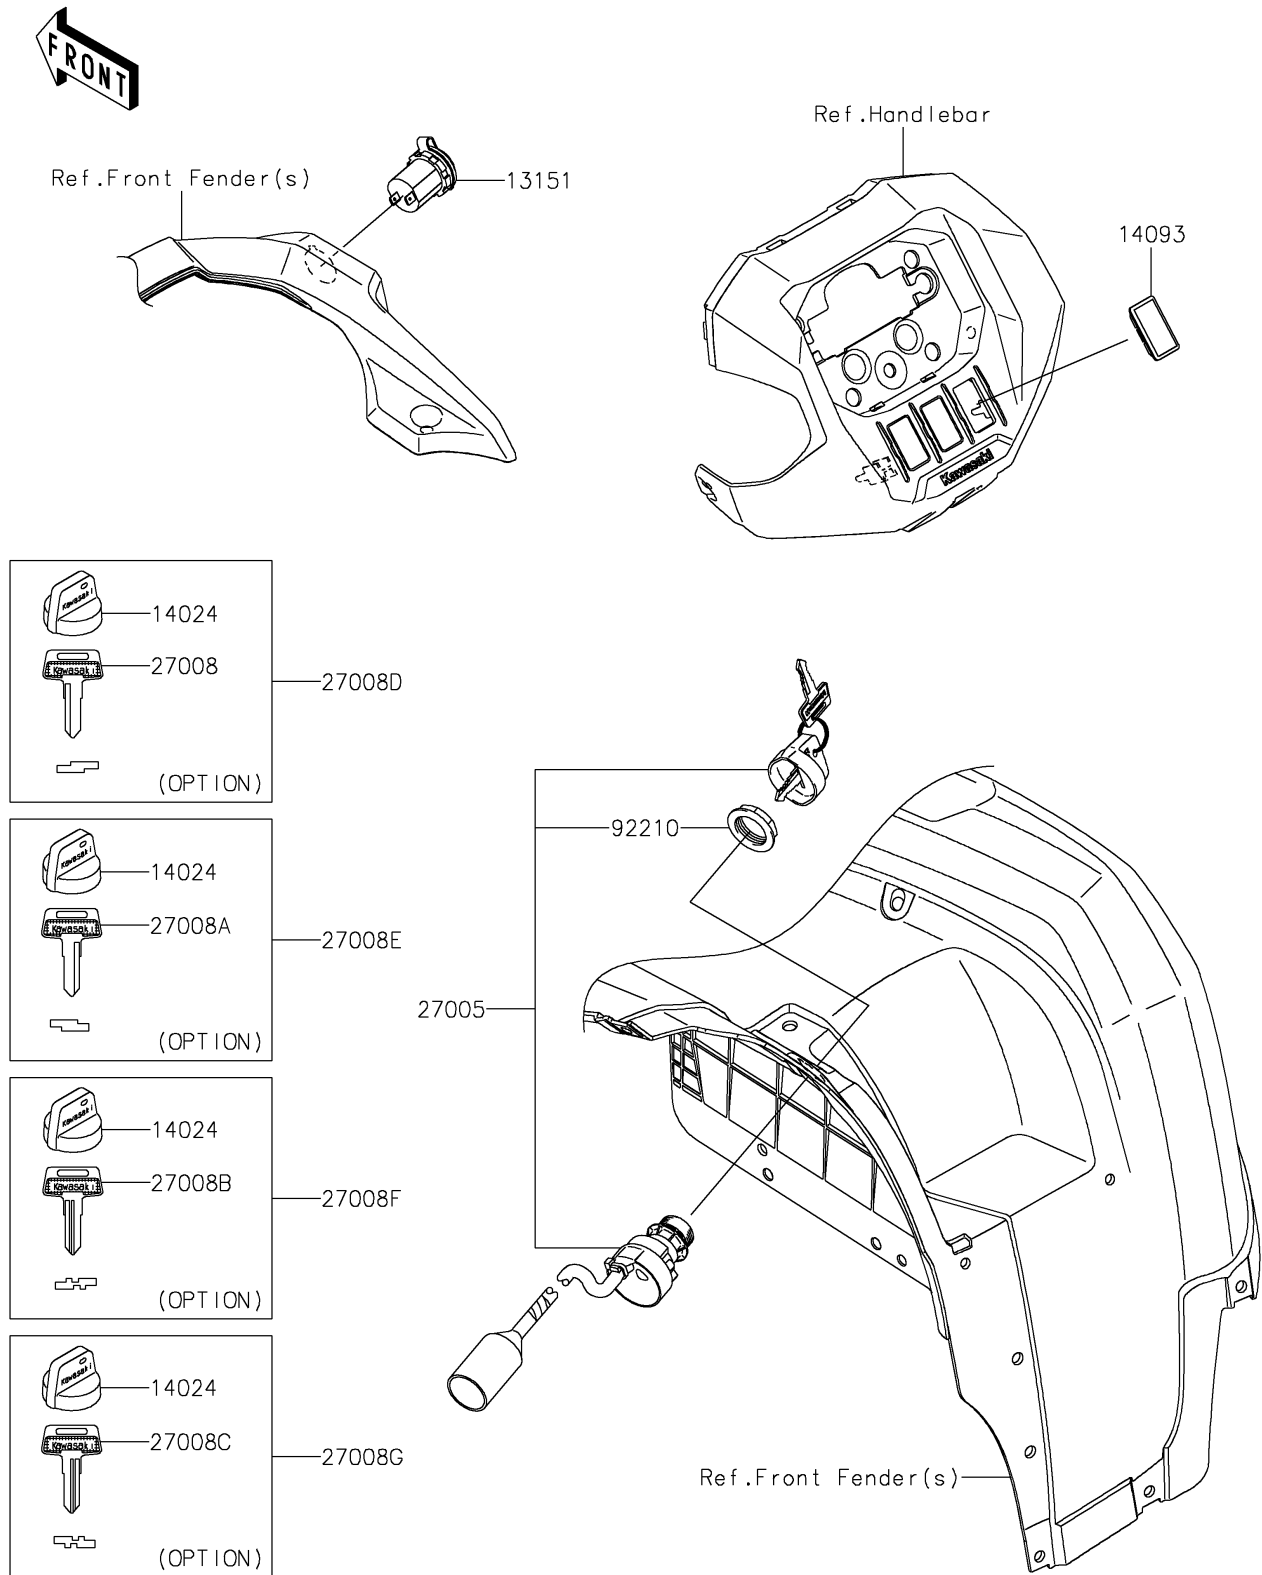

2024 BRUTE FORCE® 750 EPS

PARTS DIAGRAM

Ignition Switch

F2770

2024 BRUTE FORCE® 750 EPS

PARTS LIST

Ignition Switch

ITEM NAME	PART NUMBER	QUANTITY
SWITCH-COMP,OUTLET,12V (Ref # 13151)	13151-0556	1
COVER,KEY (Ref # 14024)	14024-1551	4
COVER,SWITCH (Ref # 14093)	14093-1202	1
SWITCH-ASSY-IGNITION (Ref # 27005)	27005-0019	1
KEY-LOCK,BLANK (Ref # 27008)	27008-1041	1
KEY-LOCK,BLANK (Ref # 27008A)	27008-1042	1
KEY-LOCK,BLANK (Ref # 27008B)	27008-1043	1
KEY-LOCK,BLANK (Ref # 27008C)	27008-1044	1
KEY-LOCK,BLANK,W/COVER (Ref # 27008D)	27008-1132	1
KEY-LOCK,BLANK,W/COVER (Ref # 27008E)	27008-1133	1
KEY-LOCK,BLANK,W/COVER (Ref # 27008F)	27008-1134	1
KEY-LOCK,BLANK,W/COVER (Ref # 27008G)	27008-1135	1
NUT,IGNITION SWITCH (Ref # 92210)	92210-1109	1