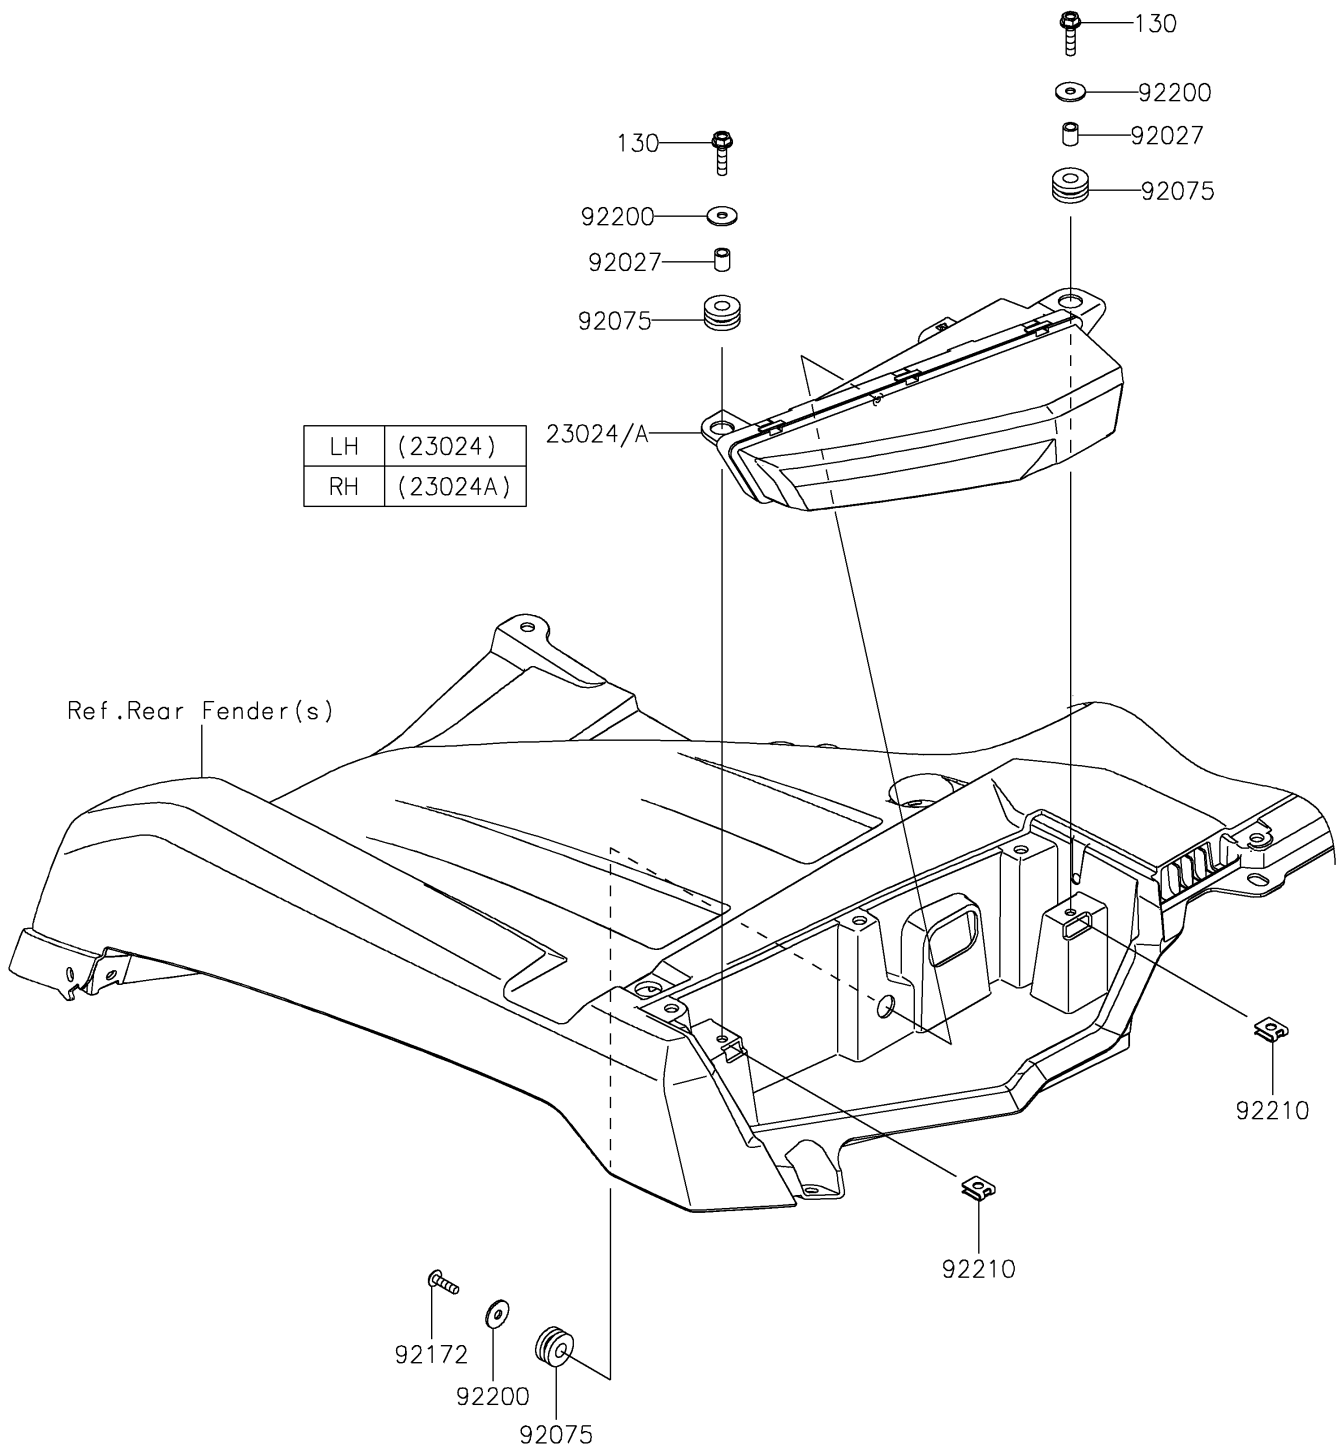

2026 BRUTE FORCE® 750 EPS

PARTS DIAGRAM

Taillight(s)

F2720

2026 BRUTE FORCE® 750 EPS

PARTS LIST

Taillight(s)

ITEM NAME

PART NUMBER

QUANTITY
