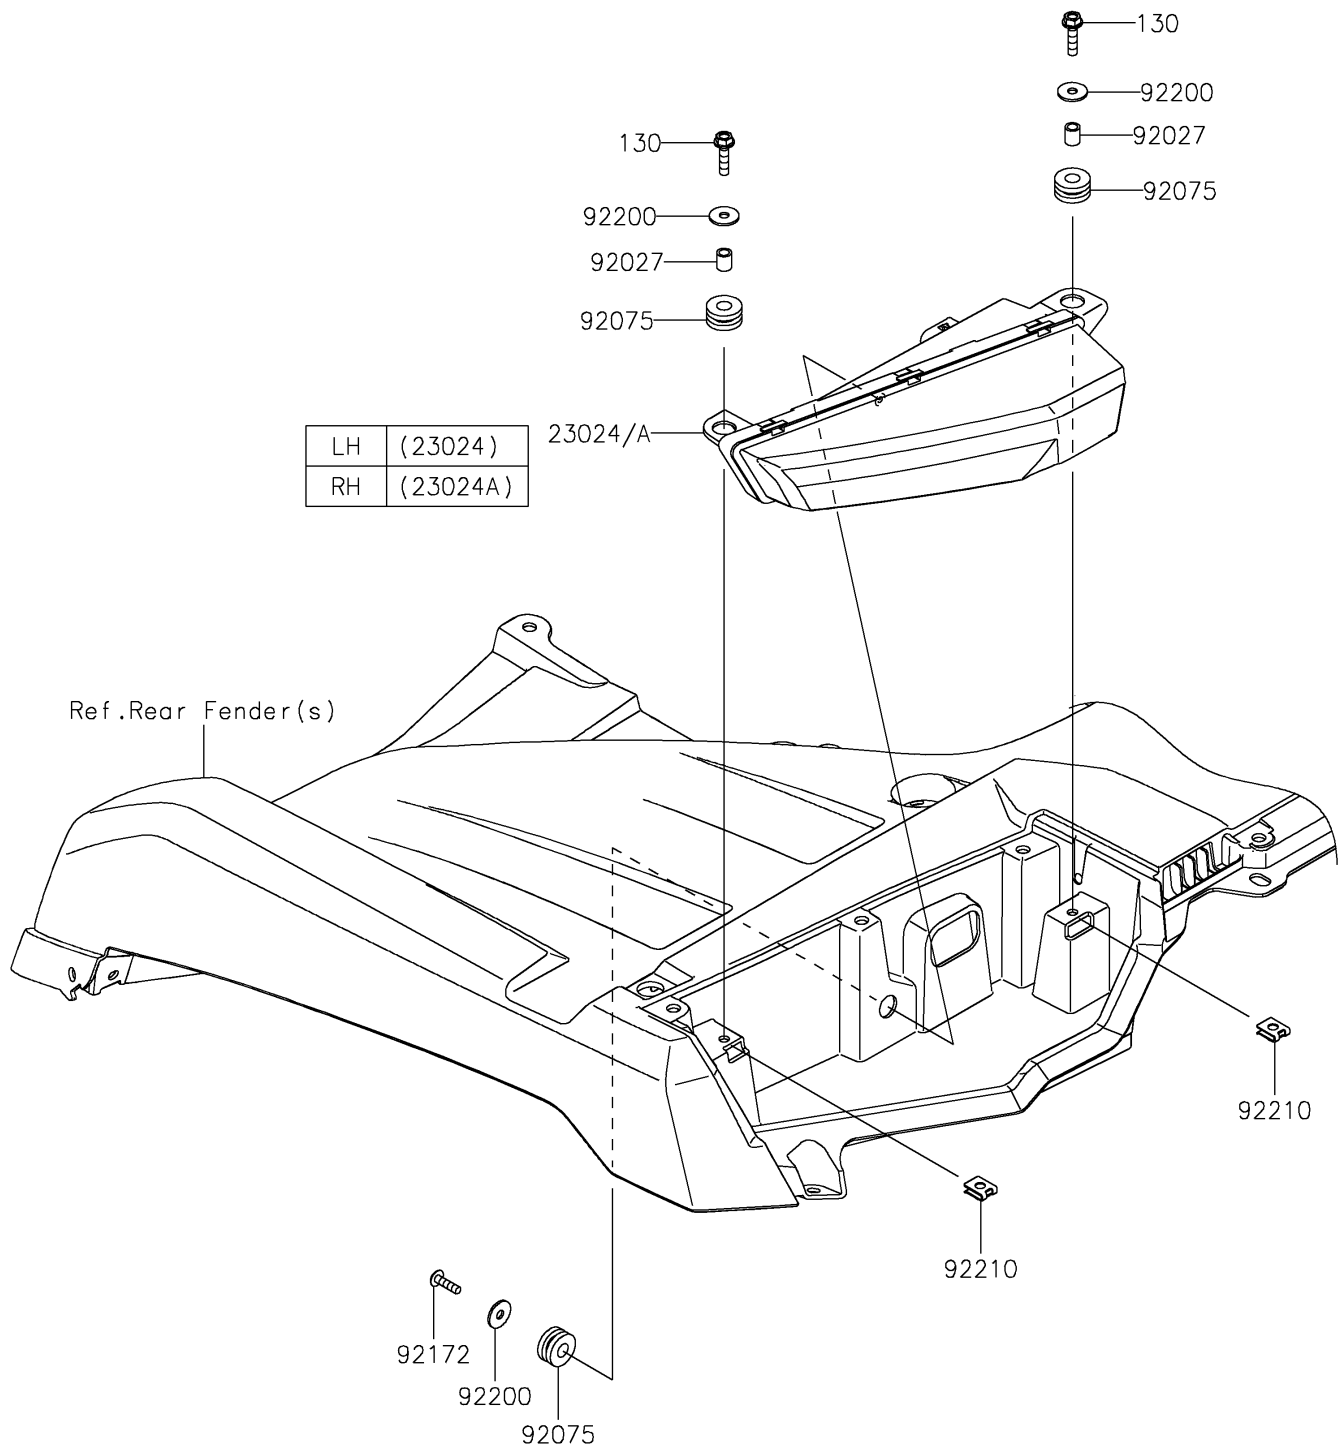

2026 BRUTE FORCE® 750 EPS

PARTS DIAGRAM

Taillight(s)

F2720