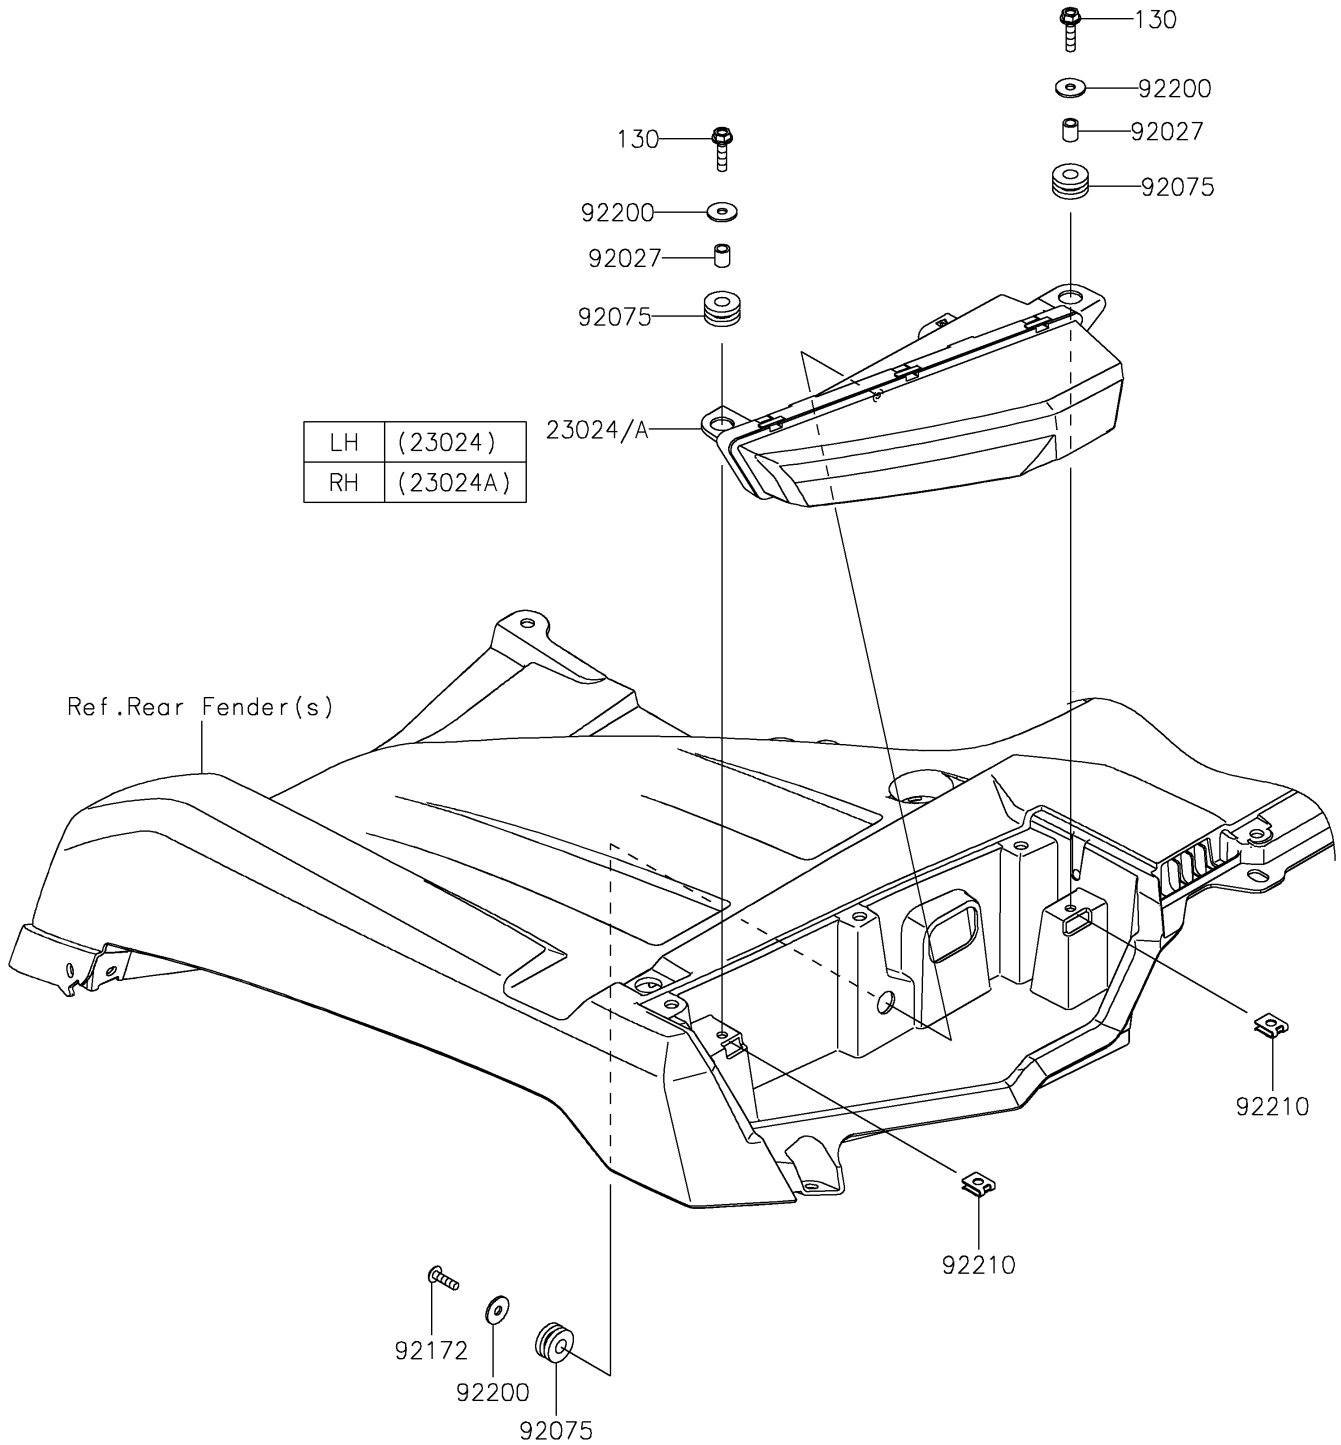

2025 BRUTE FORCE® 750 EPS

PARTS DIAGRAM

Taillight(s)

F2720

2025 BRUTE FORCE® 750 EPS

PARTS LIST

Taillight(s)

ITEM NAME	PART NUMBER	QUANTITY
LAMP-ASSY-TAIL,LED,LH (Ref # 23024)	23024-0007	1
LAMP-ASSY-TAIL,LED,RH (Ref # 23024A)	23024-0008	1
COLLAR,6.8X10X12 (Ref # 92027)	92027-162	4
DAMPER,10X24X12 (Ref # 92075)	92075-1690	6
SCREW (Ref # 92172)	92172-1072	2
WASHER,6.5X20X1.6 (Ref # 92200)	92200-0283	6
NUT (Ref # 92210)	92210-0754	4
BOLT-FLANGED,6X25 (Ref # 130)	130BA0625	4