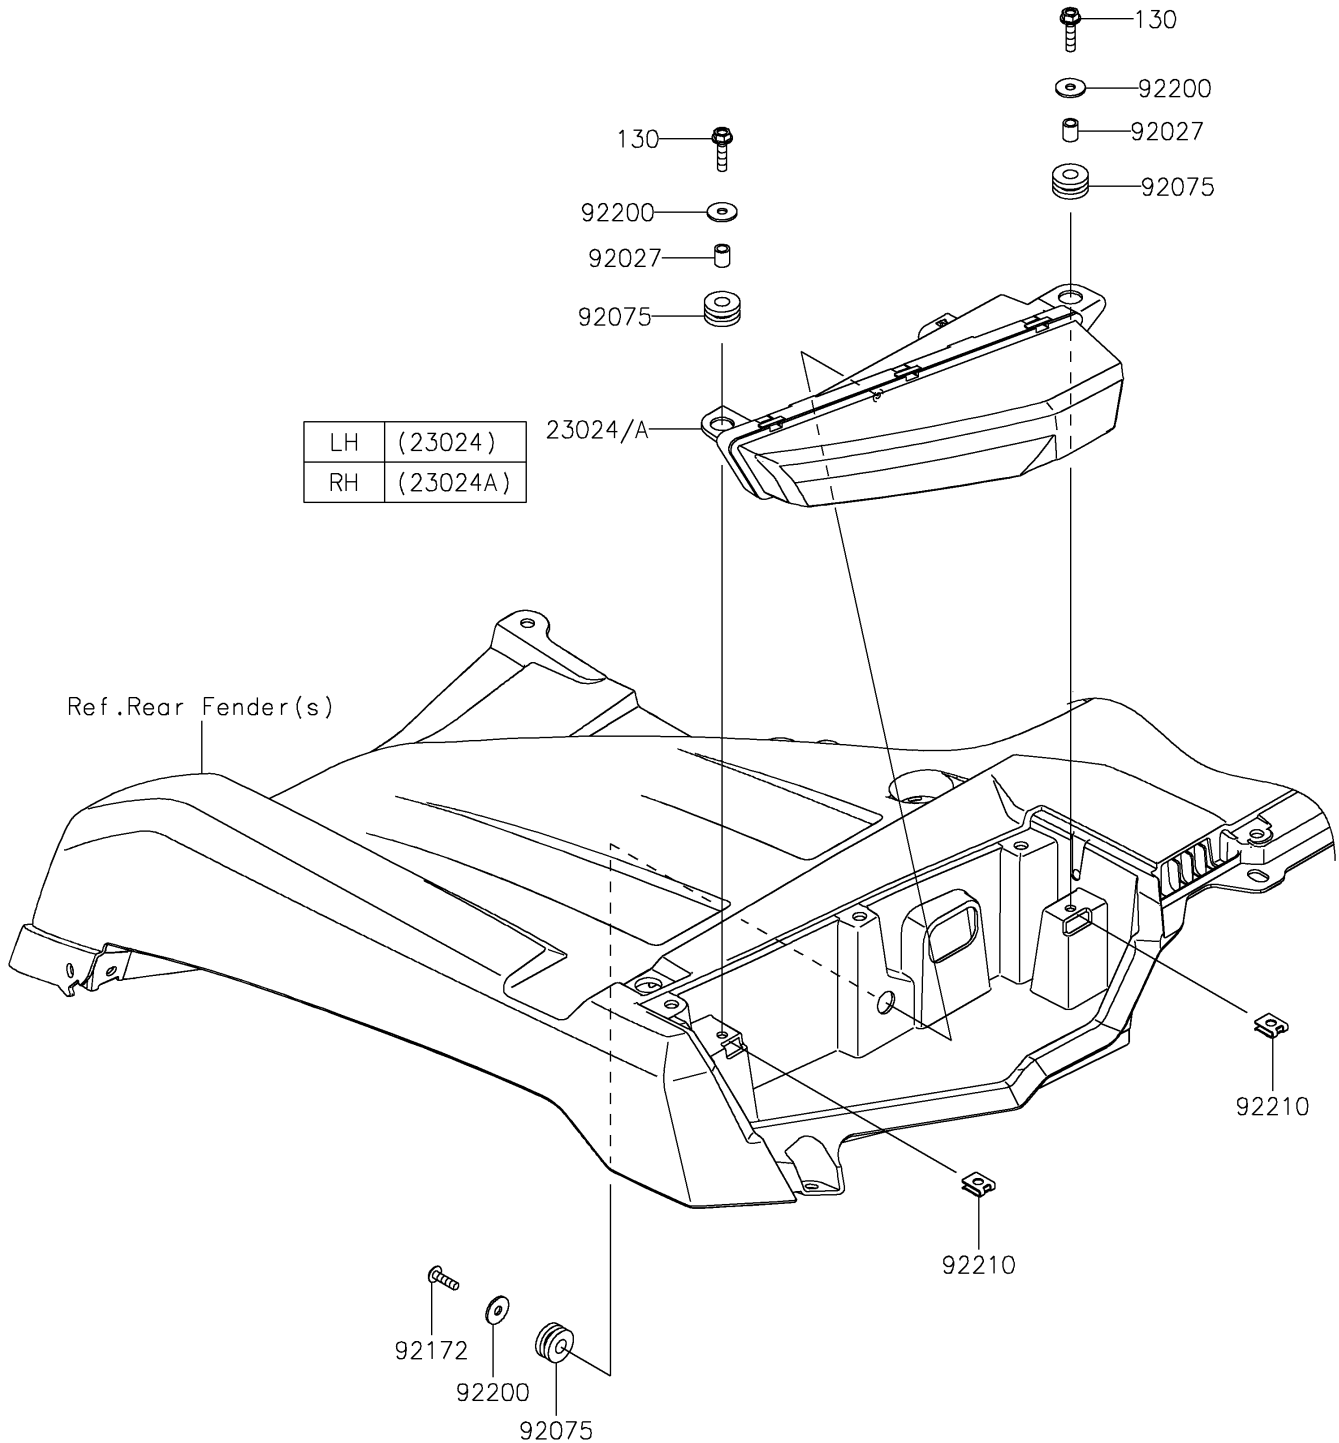

2024 BRUTE FORCE® 750 EPS

PARTS DIAGRAM

Taillight(s)

F2720

2024 BRUTE FORCE® 750 EPS

PARTS LIST

Taillight(s)

ITEM NAME	PART NUMBER	QUANTITY
LAMP-ASSY-TAIL,LED,LH (Ref # 23024)	23024-0007	1
LAMP-ASSY-TAIL,LED,RH (Ref # 23024A)	23024-0008	1
COLLAR,6.8X10X12 (Ref # 92027)	92027-162	4
DAMPER,10X24X12 (Ref # 92075)	92075-1690	6
SCREW (Ref # 92172)	92172-1072	2
WASHER,6.5X20X1.6 (Ref # 92200)	92200-0283	6
NUT (Ref # 92210)	92210-0754	4
BOLT-FLANGED,6X25 (Ref # 130)	130BA0625	4