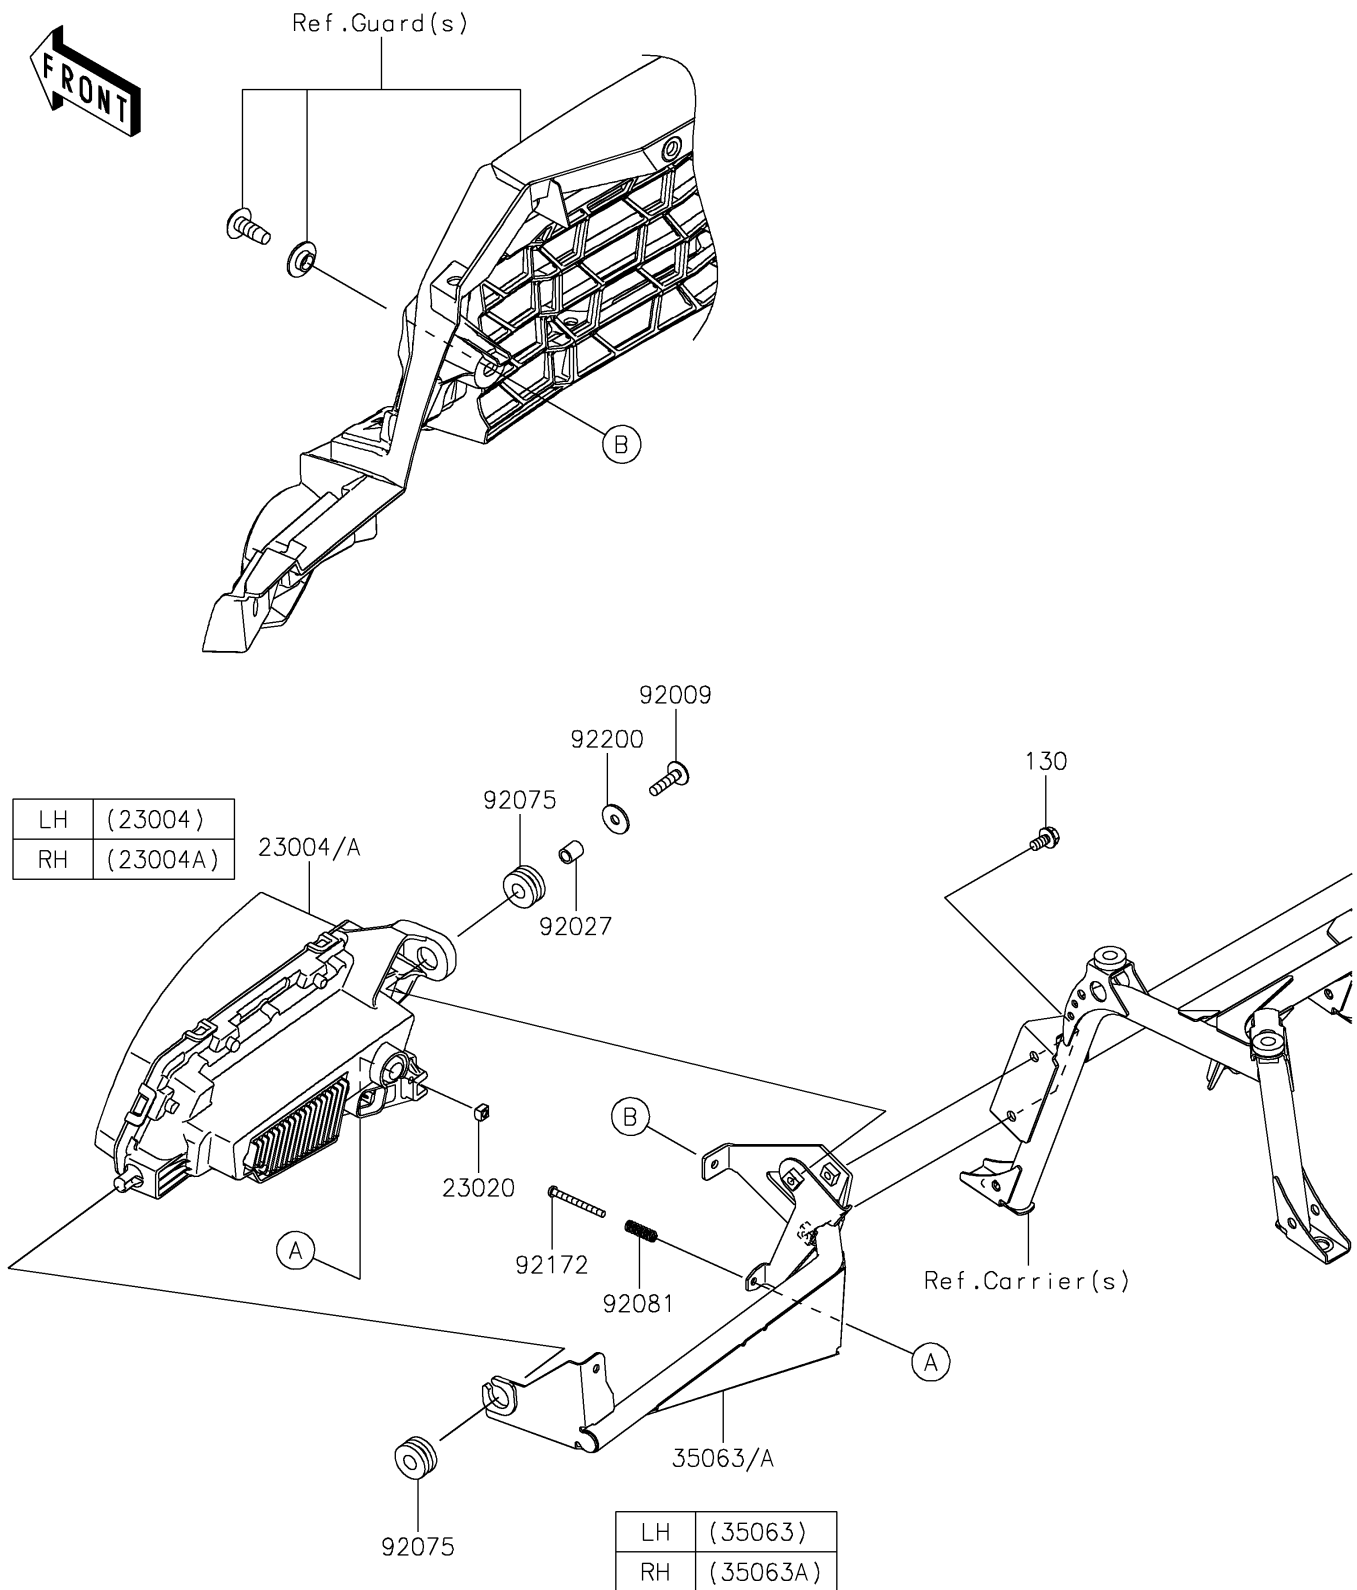

2026 BRUTE FORCE® 750 EPS

PARTS DIAGRAM

Headlight(s)

F2710

2026 BRUTE FORCE® 750 EPS

PARTS LIST

Headlight(s)

ITEM NAME

PART NUMBER

QUANTITY
