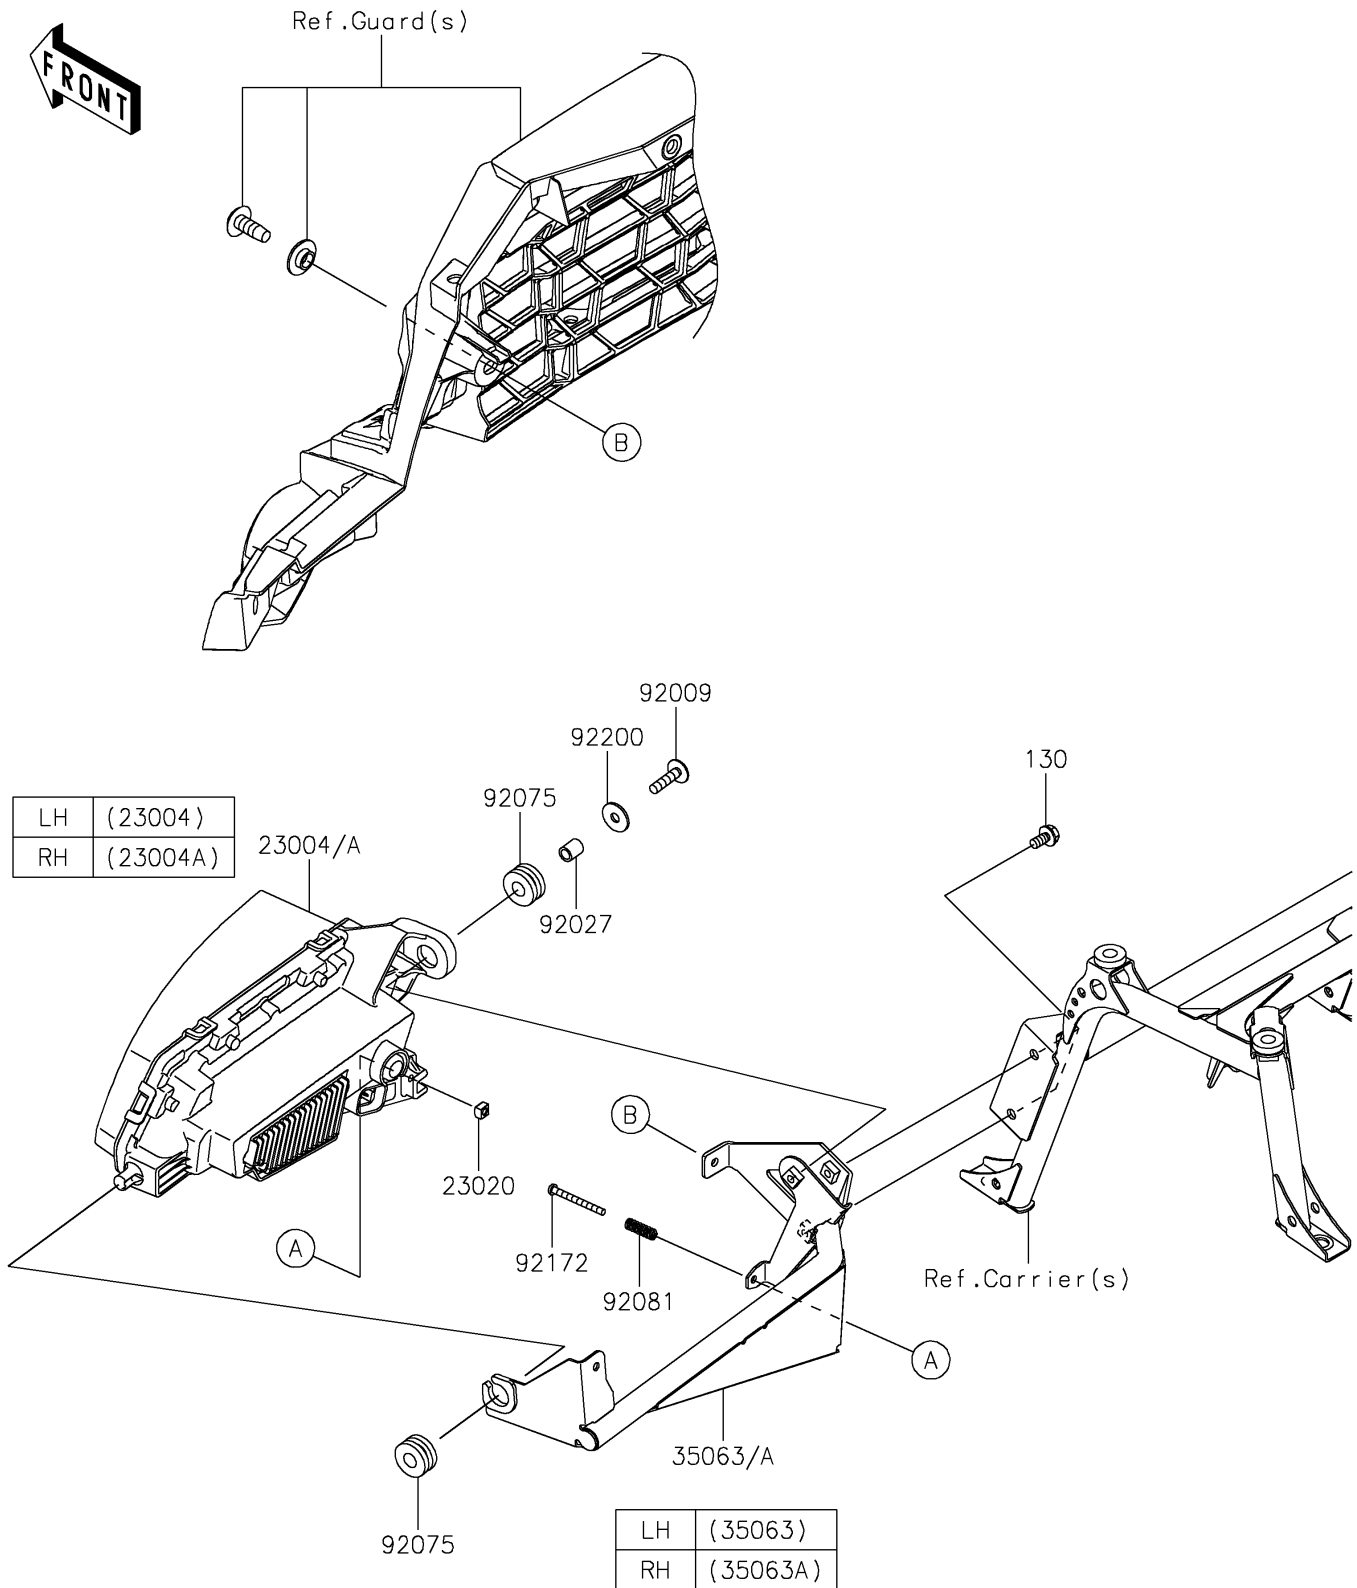

2026 BRUTE FORCE® 750 EPS

PARTS DIAGRAM

Headlight(s)

F2710

2026 BRUTE FORCE® 750 EPS

PARTS LIST

Headlight(s)

ITEM NAME	PART NUMBER	QUANTITY
LAMP-HEAD,LED,LH (Ref # 23004)	23004-0444	1
LAMP-HEAD,LED,RH (Ref # 23004A)	23004-0445	1
NUT,4MM,FOCUS ADJUST (Ref # 23020)	23020-018	2
STAY,HEAD LAMP,LH (Ref # 35063)	35063-1597	1
STAY,HEAD LAMP,RH (Ref # 35063A)	35063-1598	1
SCREW,6X25 (Ref # 92009)	92009-1465	2
COLLAR,6.8X10X12 (Ref # 92027)	92027-162	2
DAMPER,10X24X12 (Ref # 92075)	92075-1690	4
SPRING,FOCUS ADJUST (Ref # 92081)	92081-1896	2
SCREW,4X40 (Ref # 92172)	92172-1092	2
WASHER,6.5X20X1.6 (Ref # 92200)	92200-0283	2
BOLT-FLANGED,6X12 (Ref # 130)	130BA0612	4