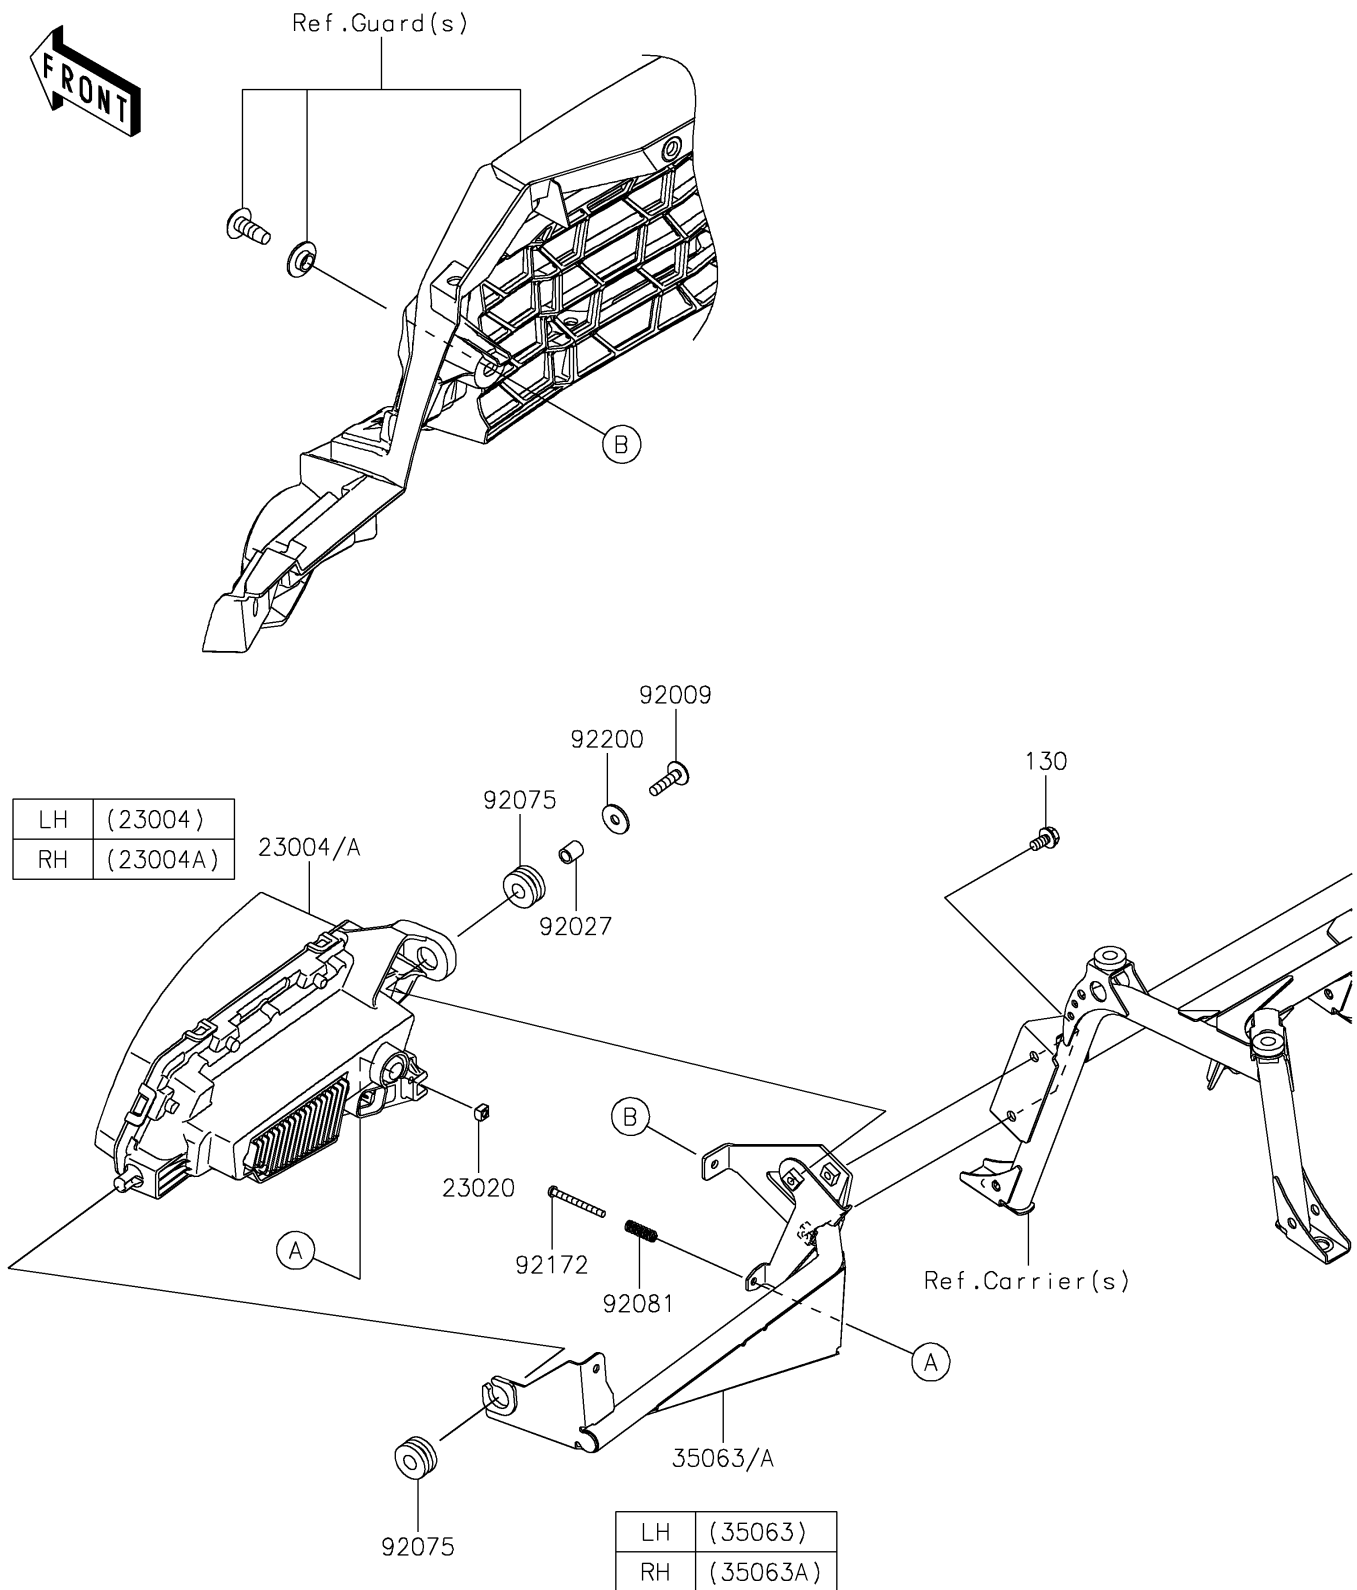

## PARTS DIAGRAM

### Headlight(s)

F2710

## PARTS LIST

### Headlight(s)

ITEM NAME	PART NUMBER	QUANTITY
LAMP-HEAD,LED,LH (Ref # 23004)	23004-0444	1
LAMP-HEAD,LED,RH (Ref # 23004A)	23004-0445	1
NUT,4MM,FOCUS ADJUST (Ref # 23020)	23020-018	2
STAY,HEAD LAMP,LH (Ref # 35063)	35063-1597	1
STAY,HEAD LAMP,RH (Ref # 35063A)	35063-1598	1
SCREW,6X25 (Ref # 92009)	92009-1465	2
COLLAR,6.8X10X12 (Ref # 92027)	92027-162	2
DAMPER,10X24X12 (Ref # 92075)	92075-1690	4
SPRING,FOCUS ADJUST (Ref # 92081)	92081-1896	2
SCREW,4X40 (Ref # 92172)	92172-1092	2
WASHER,6.5X20X1.6 (Ref # 92200)	92200-0283	2
BOLT-FLANGED,6X12 (Ref # 130)	130BA0612	4