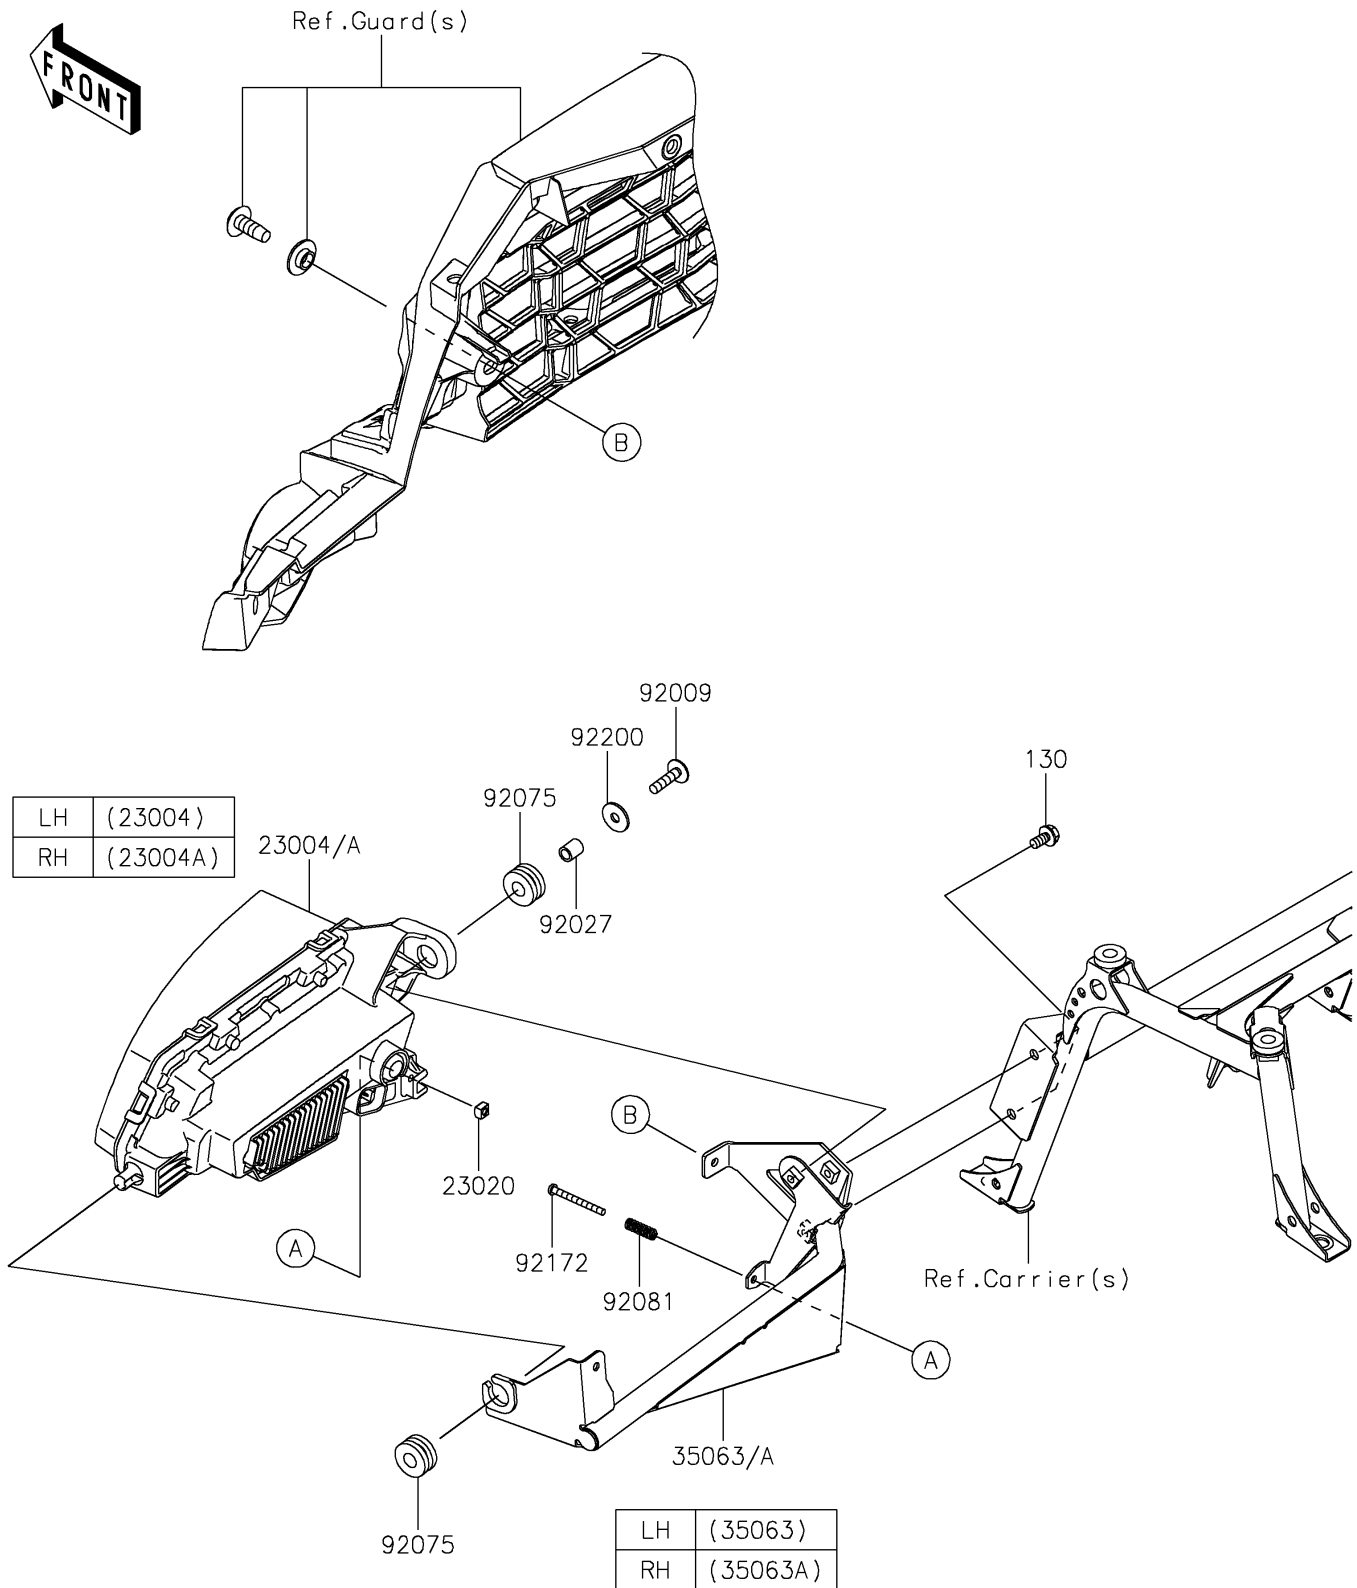

2024 BRUTE FORCE® 750 EPS

PARTS DIAGRAM

Headlight(s)

F2710

2024 BRUTE FORCE® 750 EPS

PARTS LIST

Headlight(s)

ITEM NAME	PART NUMBER	QUANTITY
LAMP-HEAD,LED,LH (Ref # 23004)	23004-0444	1
LAMP-HEAD,LED,RH (Ref # 23004A)	23004-0445	1
NUT,4MM,FOCUS ADJUST (Ref # 23020)	23020-018	2
STAY,HEAD LAMP,LH (Ref # 35063)	35063-1597	1
STAY,HEAD LAMP,RH (Ref # 35063A)	35063-1598	1
SCREW,6X25 (Ref # 92009)	92009-1465	2
COLLAR,6.8X10X12 (Ref # 92027)	92027-162	2
DAMPER,10X24X12 (Ref # 92075)	92075-1690	4
SPRING,FOCUS ADJUST (Ref # 92081)	92081-1896	2
SCREW,4X40 (Ref # 92172)	92172-1092	2
WASHER,6.5X20X1.6 (Ref # 92200)	92200-0283	2
BOLT-FLANGED,6X12 (Ref # 130)	130BA0612	4