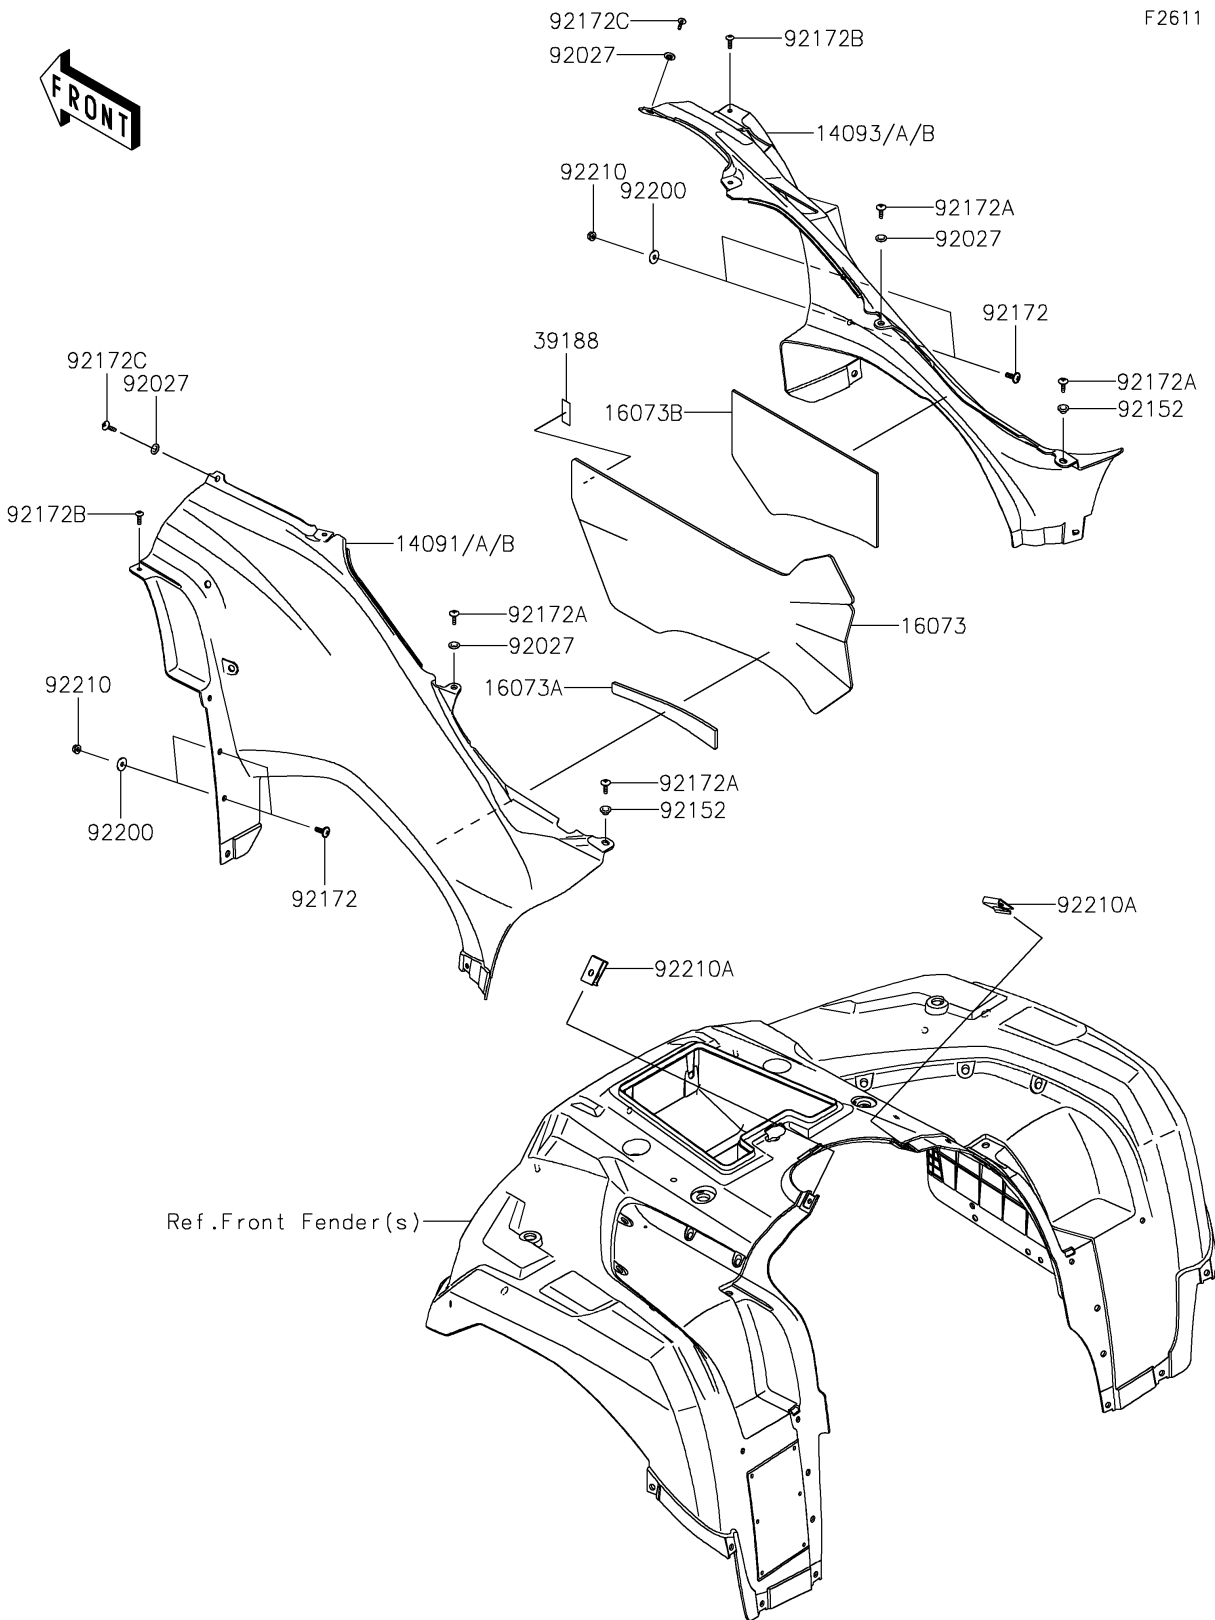

2026 BRUTE FORCE® 750 EPS

PARTS DIAGRAM

Side Covers

2026 BRUTE FORCE® 750 EPS

PARTS LIST

Side Covers

ITEM NAME	PART NUMBER	QUANTITY
COVER,SIDE,LH,G.BLUE (Ref # 14091A)	14091-0137-72W	1
COVER,SIDE,RH,G.BLUE (Ref # 14093A)	14093-1545-72W	1
INSULATOR,SIDE COVER,LH (Ref # 16073)	16073-0723	1
INSULATOR,SIDE COVER,OVERLAP (Ref # 16073A)	16073-0807	1
INSULATOR,SIDE COVER,RH (Ref # 16073B)	16073-0808	1
TAPE,20X50 (Ref # 39188)	39188-0601	1
COLLAR (Ref # 92027)	92027-4020	4
COLLAR,6.3X8.3X7.2 (Ref # 92152)	92152-1865	2
SCREW,6X18 (Ref # 92172)	92172-0002	4
SCREW,6X16 (Ref # 92172A)	92172-0236	4
SCREW,5X18 (Ref # 92172B)	92172-0428	2
SCREW,TAPPING,6X20 (Ref # 92172C)	92172-0883	2
WASHER,6.5X20X1.6 (Ref # 92200)	92200-0283	4
NUT,LOCK,FLANGED,6MM (Ref # 92210)	92210-0303	4
NUT,LEAF SPRING,6MM (Ref # 92210A)	92210-0624	2