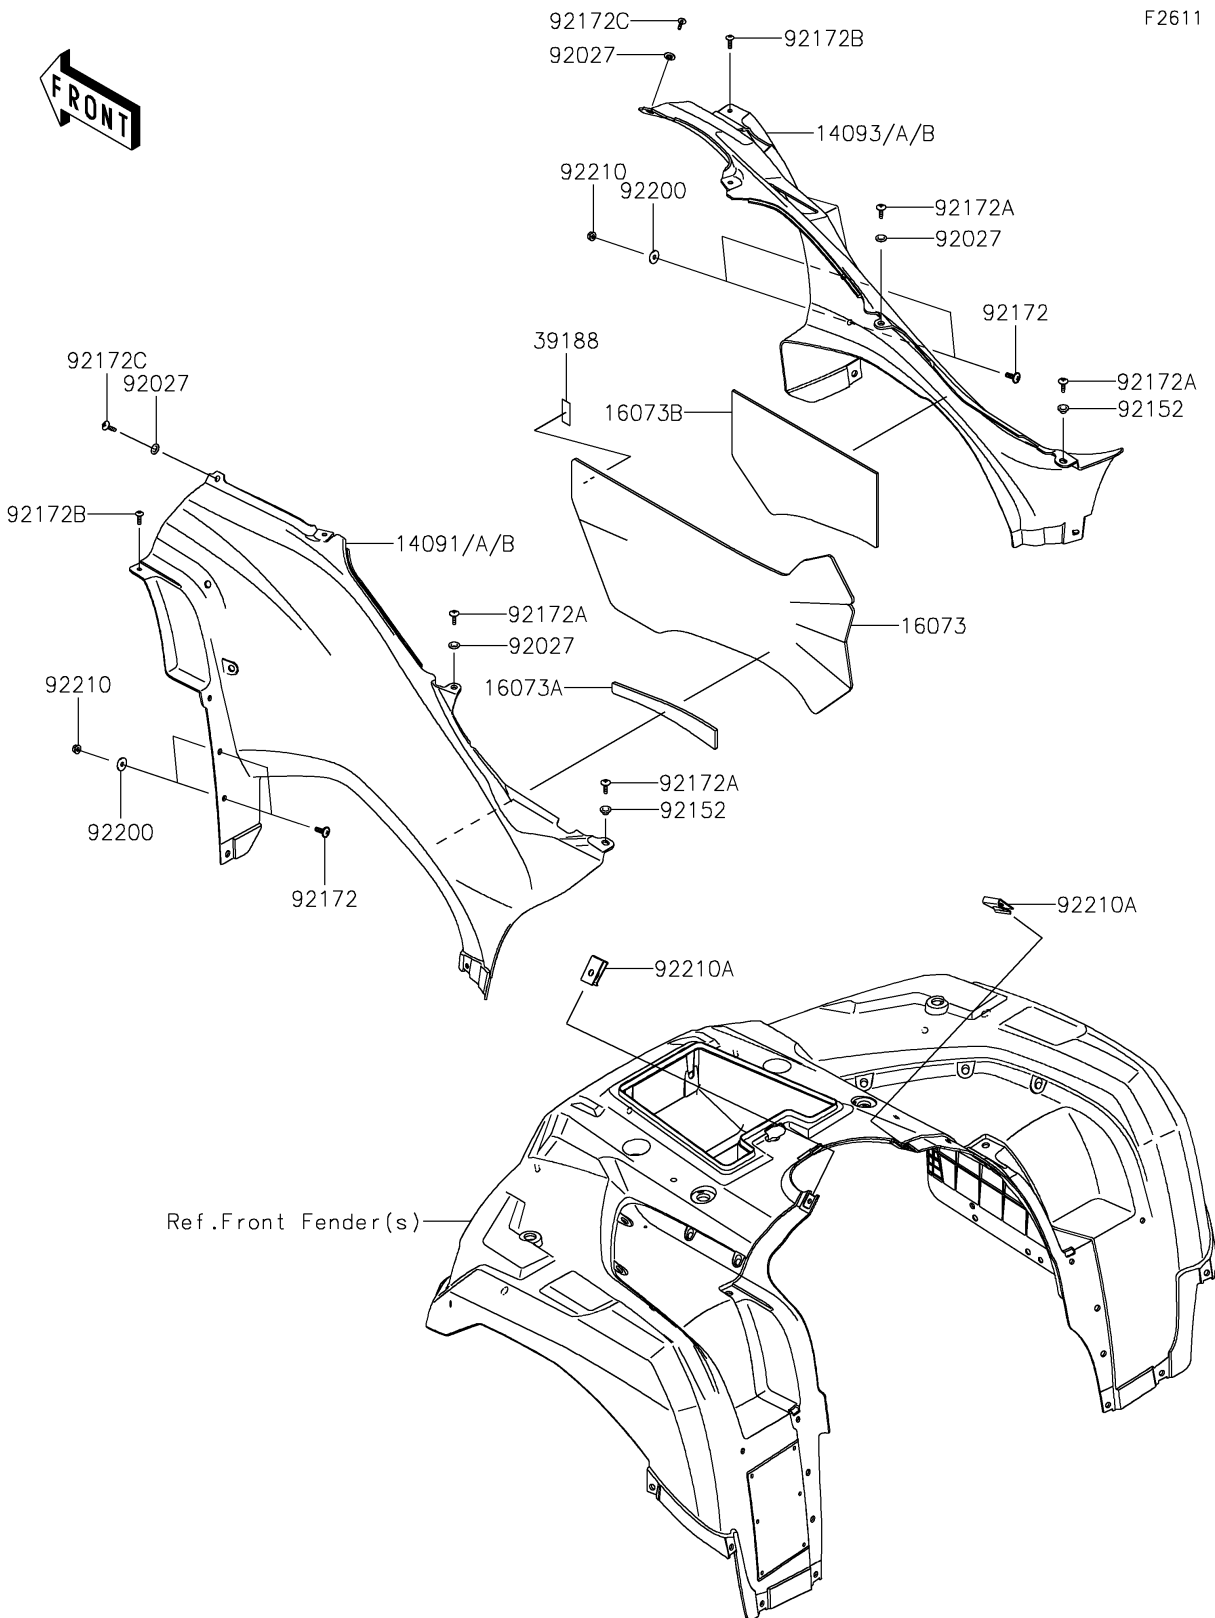

2025 BRUTE FORCE® 750 EPS

PARTS DIAGRAM

Side Covers

2025 BRUTE FORCE® 750 EPS

PARTS LIST

Side Covers

ITEM NAME	PART NUMBER	QUANTITY
COVER,SIDE,LH,G.BLUE (Ref # 14091A)	14091-0137-72W	1
COVER,SIDE,RH,G.BLUE (Ref # 14093A)	14093-1545-72W	1
INSULATOR,SIDE COVER,LH (Ref # 16073)	16073-0723	1
INSULATOR,SIDE COVER,OVERLAP (Ref # 16073A)	16073-0807	1
INSULATOR,SIDE COVER,RH (Ref # 16073B)	16073-0808	1
TAPE,20X50 (Ref # 39188)	39188-0601	1
COLLAR (Ref # 92027)	92027-4020	4
COLLAR,6.3X8.3X7.2 (Ref # 92152)	92152-1865	2
SCREW,6X18 (Ref # 92172)	92172-0002	4
SCREW,6X16 (Ref # 92172A)	92172-0236	4
SCREW,5X18 (Ref # 92172B)	92172-0428	2
SCREW,TAPPING,6X20 (Ref # 92172C)	92172-0883	2
WASHER,6.5X20X1.6 (Ref # 92200)	92200-0283	4
NUT,LOCK,FLANGED,6MM (Ref # 92210)	92210-0303	4
NUT,LEAF SPRING,6MM (Ref # 92210A)	92210-0624	2