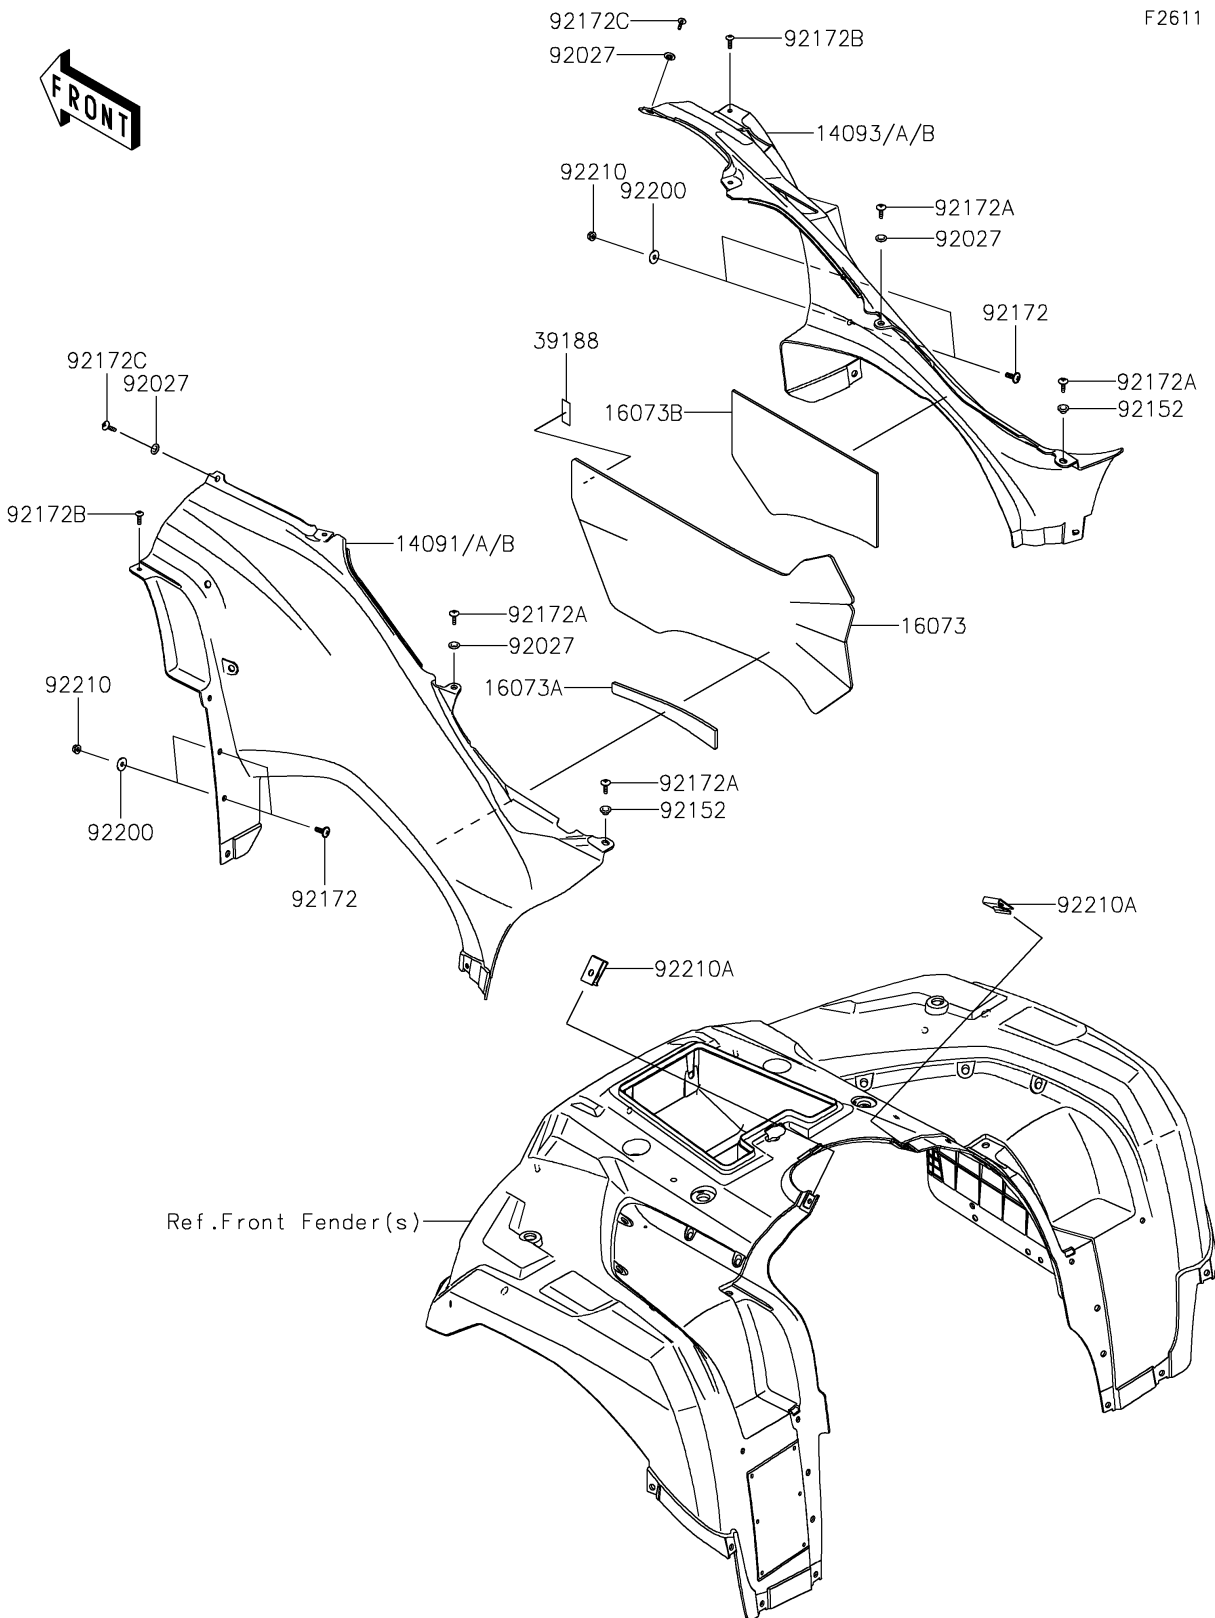

2024 BRUTE FORCE® 750 EPS

PARTS DIAGRAM

Side Covers

2024 BRUTE FORCE® 750 EPS

PARTS LIST

Side Covers

ITEM NAME	PART NUMBER	QUANTITY
COVER,SIDE,LH,G.BLUE (Ref # 14091A)	14091-0137-72W	1
COVER,SIDE,RH,G.BLUE (Ref # 14093A)	14093-1545-72W	1
INSULATOR,SIDE COVER,LH (Ref # 16073)	16073-0723	1
INSULATOR,SIDE COVER,OVERLAP (Ref # 16073A)	16073-0807	1
INSULATOR,SIDE COVER,RH (Ref # 16073B)	16073-0808	1
TAPE,20X50 (Ref # 39188)	39188-0601	1
COLLAR (Ref # 92027)	92027-4020	4
COLLAR,6.3X8.3X7.2 (Ref # 92152)	92152-1865	2
SCREW,6X18 (Ref # 92172)	92172-0002	4
SCREW,6X16 (Ref # 92172A)	92172-0236	4
SCREW,5X18 (Ref # 92172B)	92172-0428	2
SCREW,TAPPING,6X20 (Ref # 92172C)	92172-0883	2
WASHER,6.5X20X1.6 (Ref # 92200)	92200-0283	4
NUT,LOCK,FLANGED,6MM (Ref # 92210)	92210-0303	4
NUT,LEAF SPRING,6MM (Ref # 92210A)	92210-0624	2