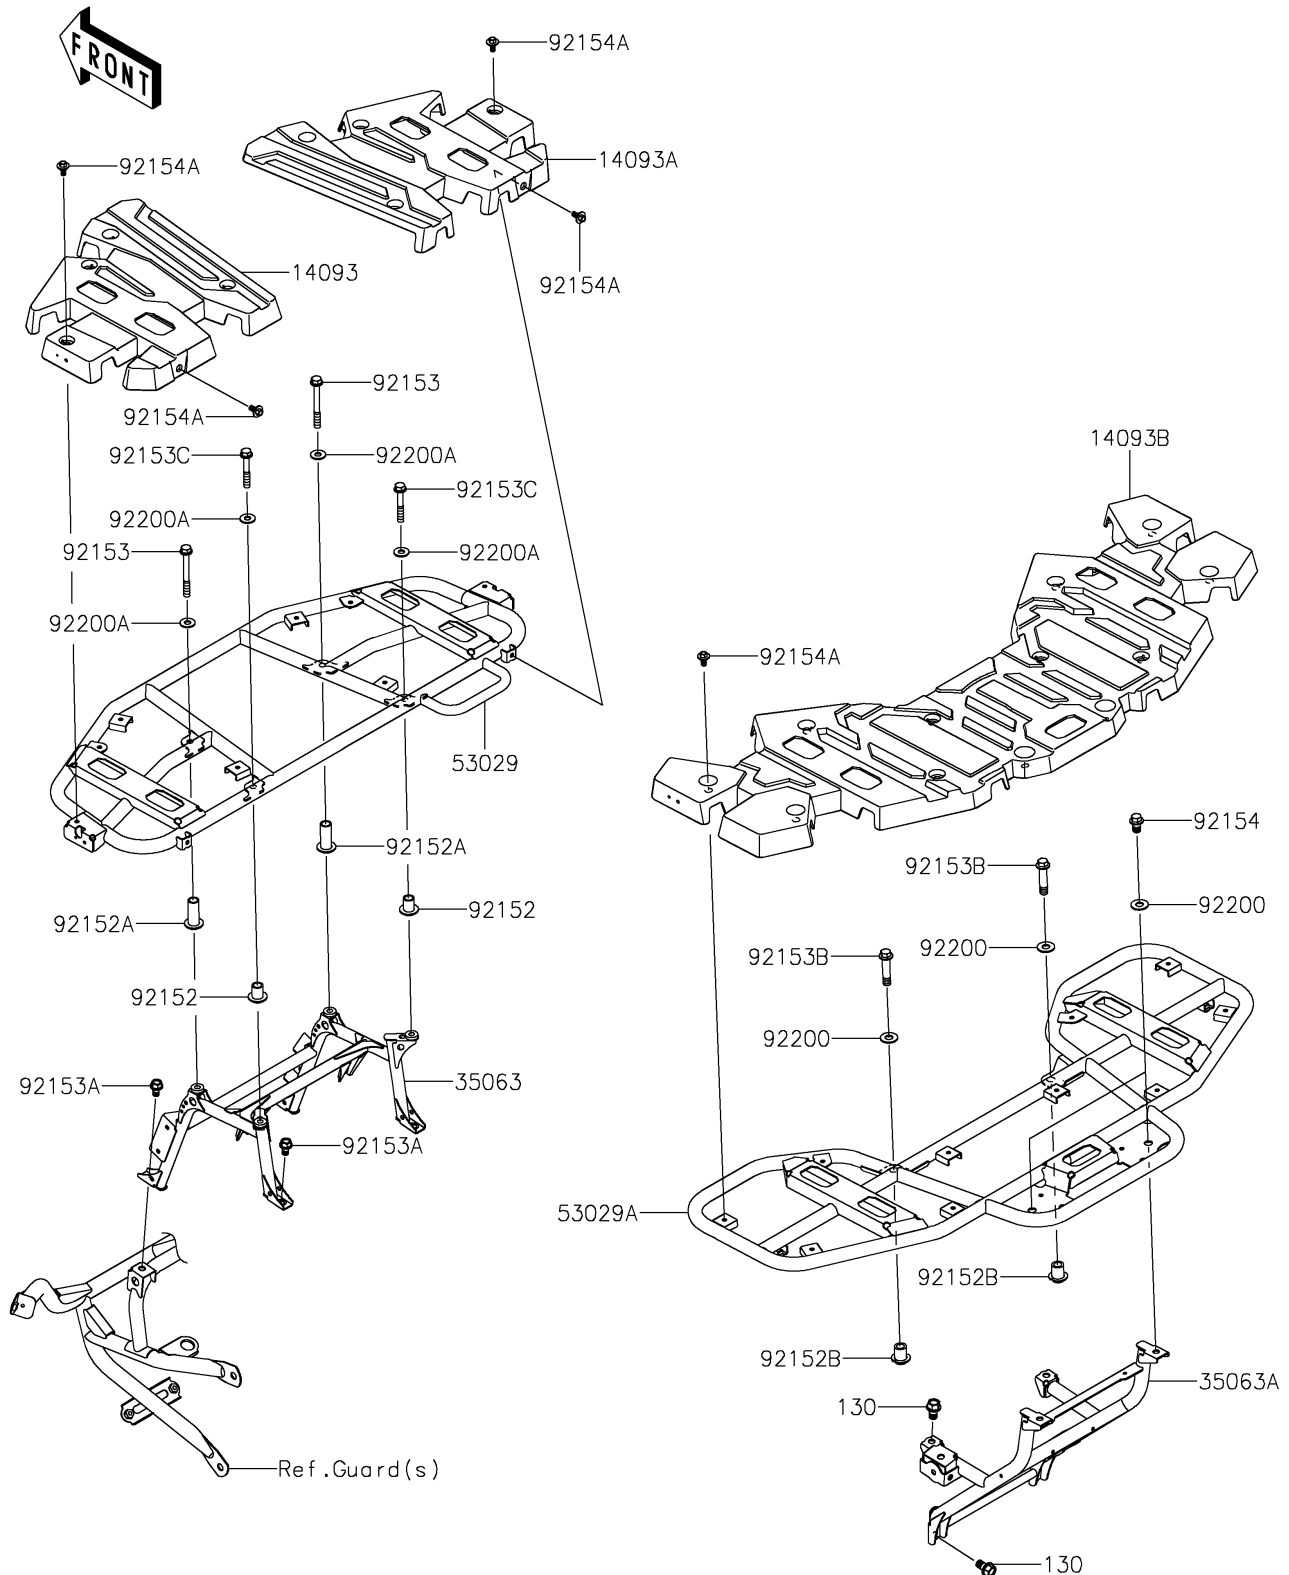

2026 BRUTE FORCE® 750 EPS

PARTS DIAGRAM

Carrier(s)

F2520

2026 BRUTE FORCE® 750 EPS

PARTS LIST

Carrier(s)

ITEM NAME	PART NUMBER	QUANTITY
COVER,FR CARRIER,LH (Ref # 14093)	14093-1510	1
COVER,FR CARRIER,RH (Ref # 14093A)	14093-1511	1
COVER,RR CARRIER (Ref # 14093B)	14093-1512	1
STAY,FR CARRIER (Ref # 35063)	35063-1600	1
STAY,RR CARRIER (Ref # 35063A)	35063-1601	1
CARRIER,FR,T.BLACK (Ref # 53029)	53029-0385-388	1
CARRIER,RR,T.BLACK (Ref # 53029A)	53029-0386-388	1
COLLAR (Ref # 92152)	92152-0823	2
COLLAR (Ref # 92152A)	92152-0896	2
COLLAR (Ref # 92152B)	92152-0897	2
BOLT,FLANGED,8X70 (Ref # 92153)	92153-0748	2
BOLT,FLANGED,8X14 (Ref # 92153A)	92153-0931	4
BOLT,FLANGED,10X44 (Ref # 92153B)	92153-1374	2
BOLT,FLANGED,8X50 (Ref # 92153C)	92153-1755	2
BOLT,FLANGED,10X16 (Ref # 92154)	92154-0916	2
BOLT,FLANGED,6X9 (Ref # 92154A)	92154-7185	22
WASHER,10.3X23X1.6 (Ref # 92200)	92200-0724	4
WASHER,8.5X20X1.6 (Ref # 92200A)	92200-0774	4
BOLT-FLANGED,10X16 (Ref # 130)	130CA1016	4