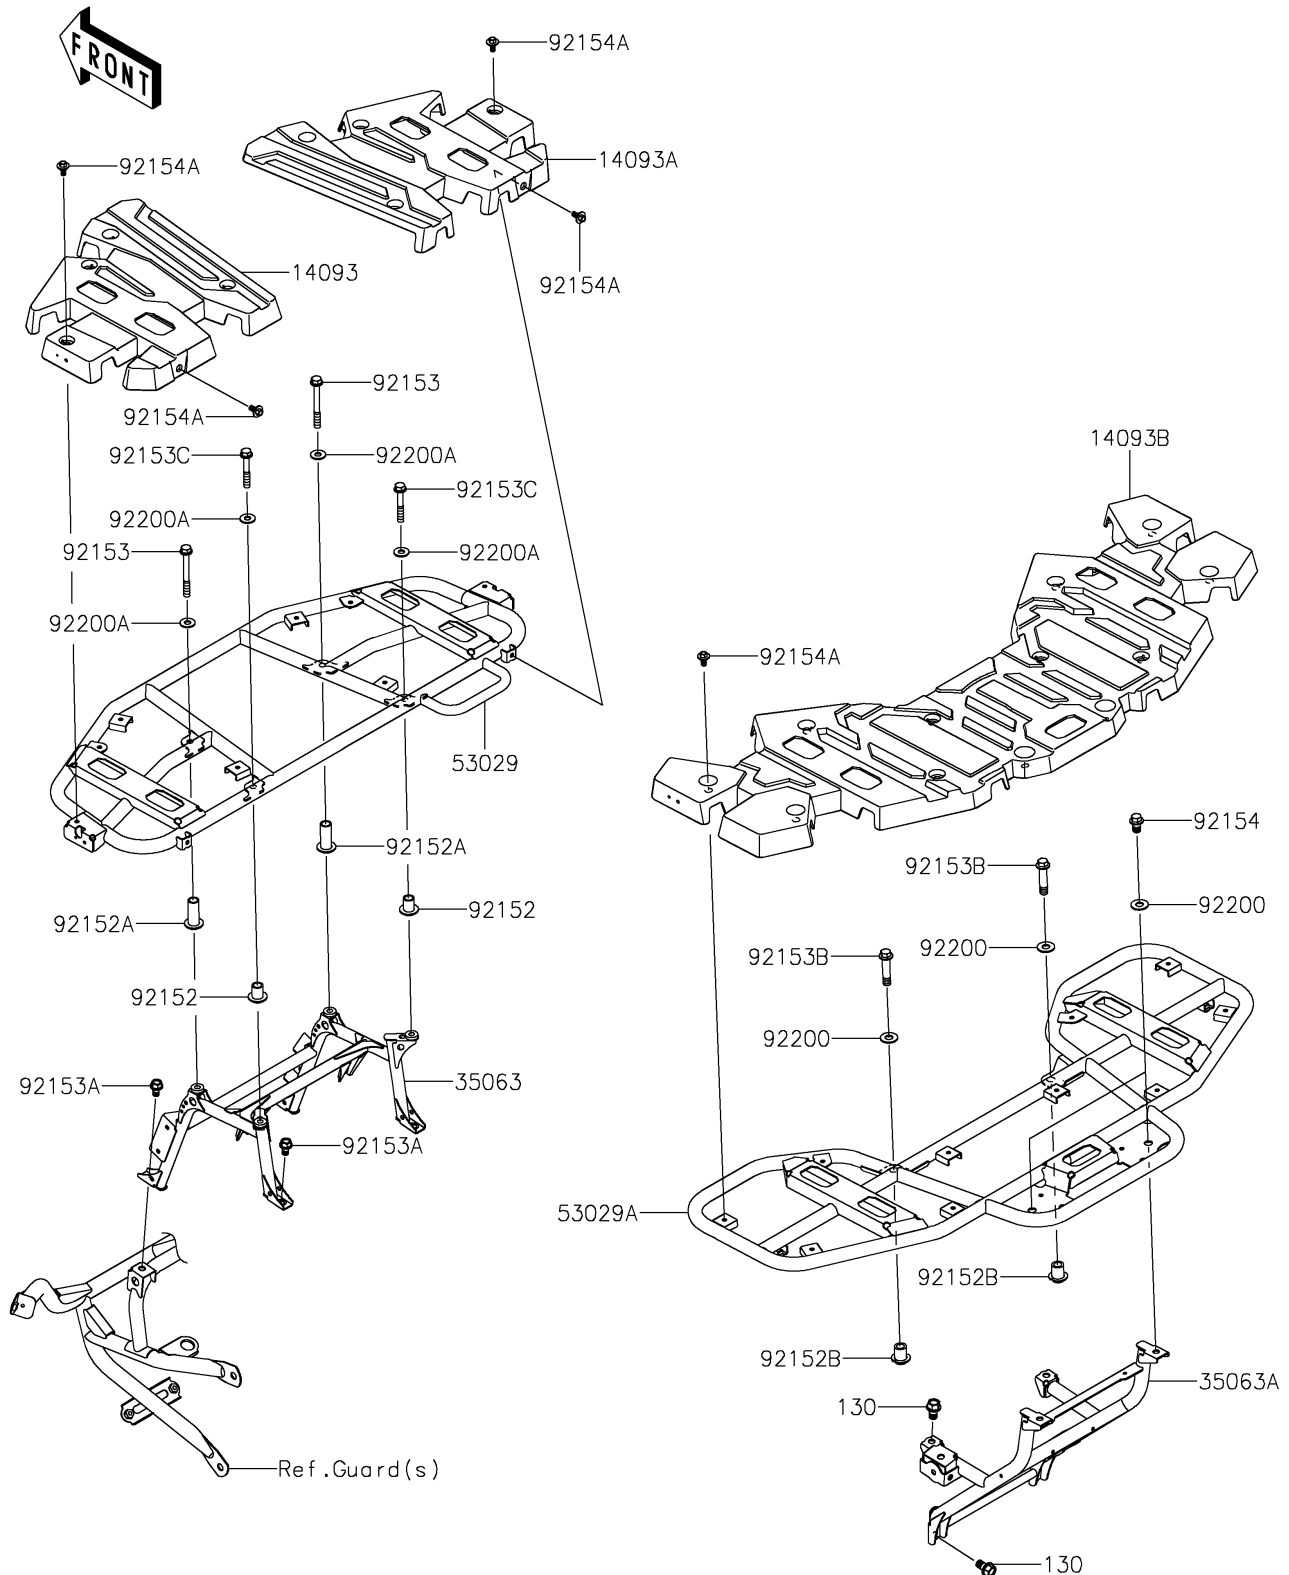

2025 BRUTE FORCE® 750 EPS

PARTS DIAGRAM

Carrier(s)

F2520