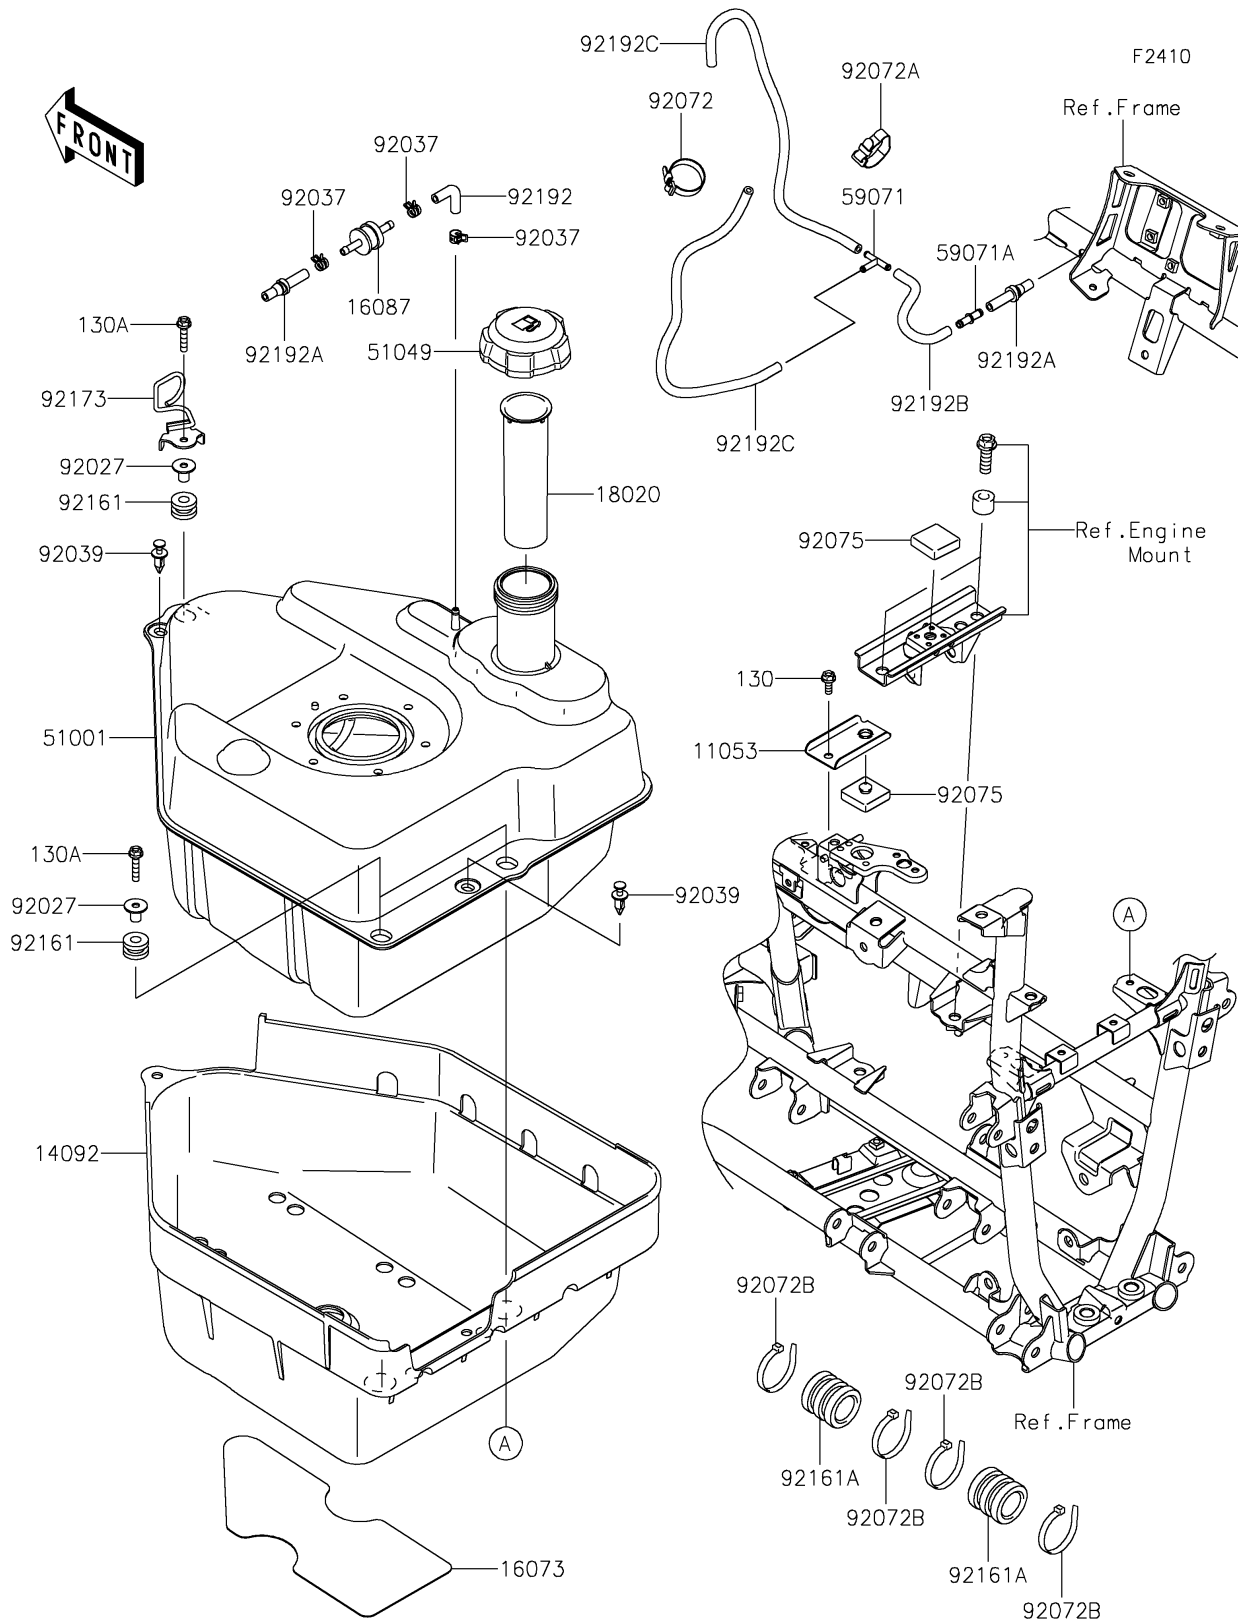

2024 BRUTE FORCE® 750 EPS

PARTS DIAGRAM

Fuel Tank

2024 BRUTE FORCE® 750 EPS

PARTS LIST

Fuel Tank

ITEM NAME	PART NUMBER	QUANTITY
-----------	-------------	----------
