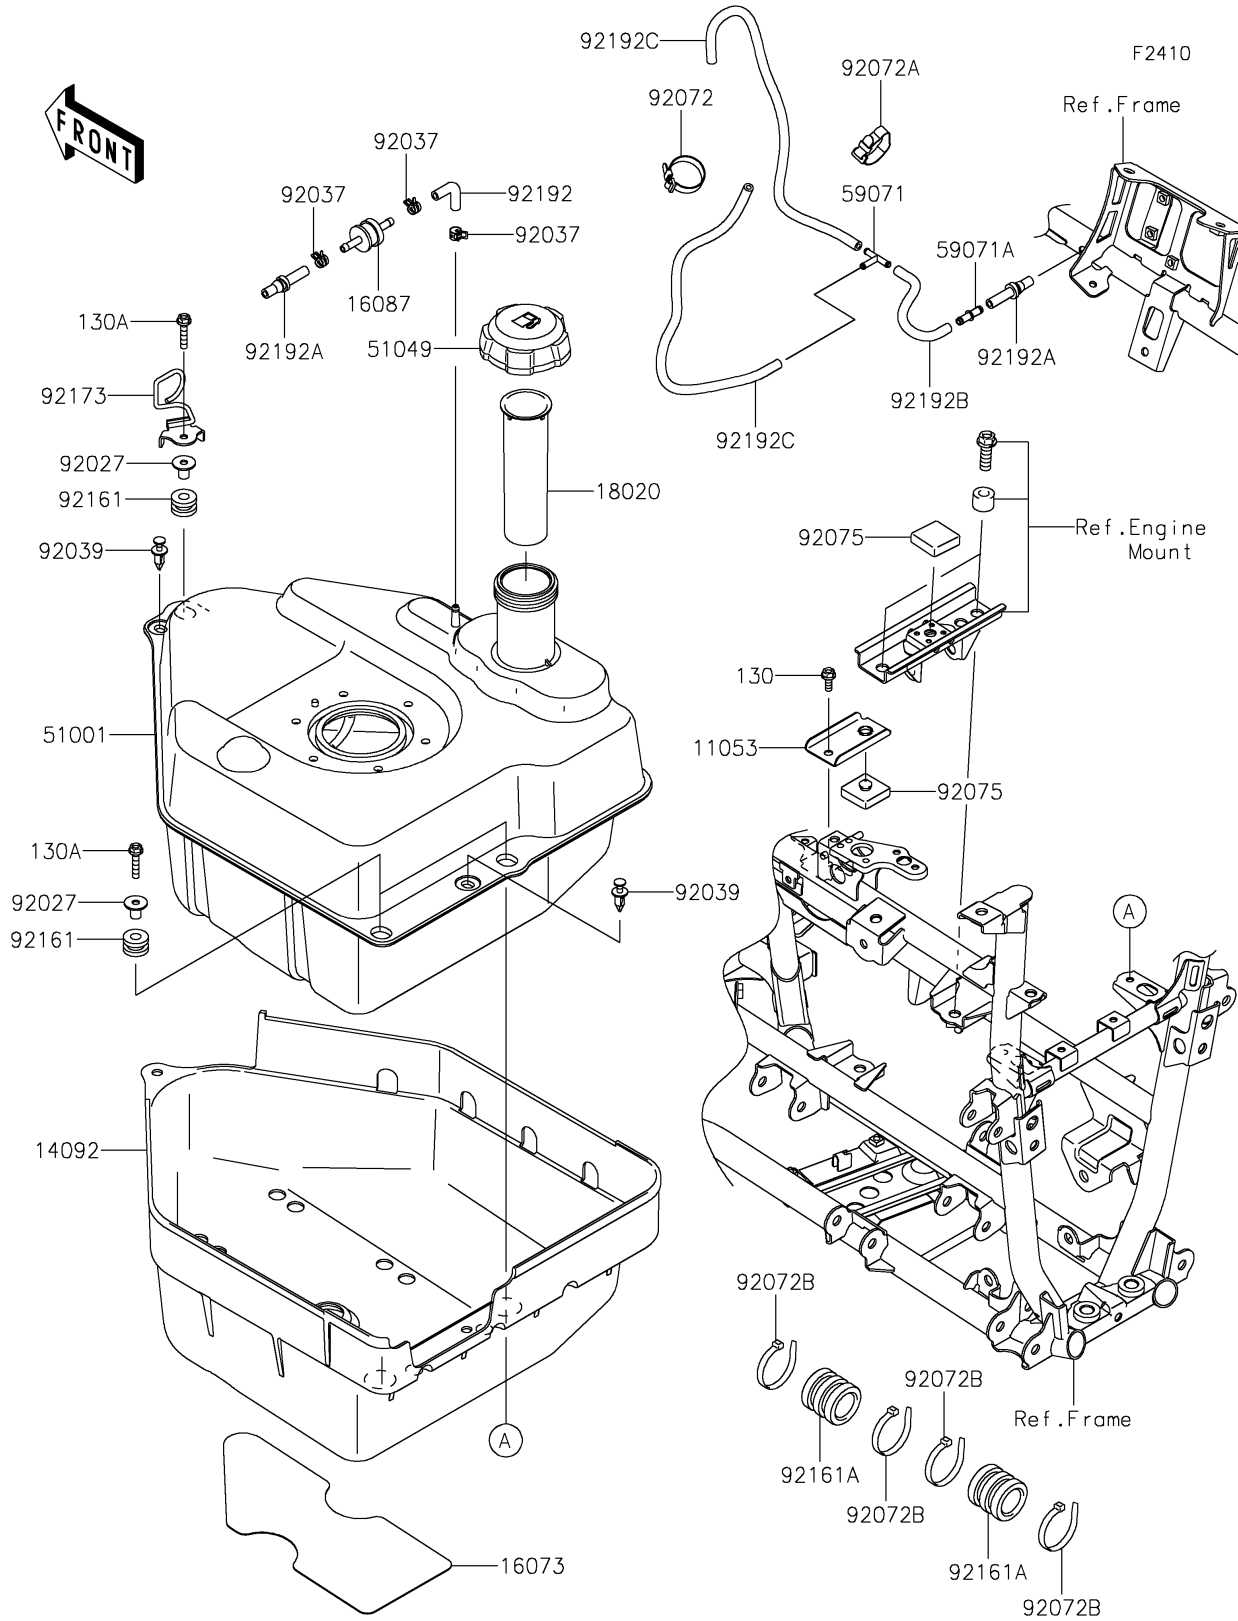

2026 BRUTE FORCE® 750 EPS

PARTS DIAGRAM

Fuel Tank